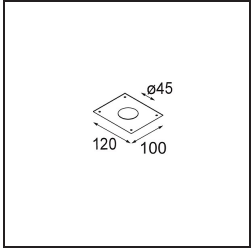

### Specifications

Material	13641080
Light Source Type	LED
LED Type	BRIDGELUX V6 HD G7
LED technology	LED COB
CRI	Min. 90
Colour Temperature	2700K
Lifetime	L80B10 @50,000 Hours
Lamp Included	Yes
Number of Light Sources	1
CIE flux code	100 100 100 100 58
Binning (SDCM)	2
Light Direction	Down
Optic	Lens
Measured beam angle (°)	29.0
Input Voltage	Constant Current Driver Required
Electrical Class	III
IP Rating	54
Glow wire rating (°C)	960
Indoor/Outdoor	Indoor
Application	Ceiling, Wall
Mounting	Recessed
Cut-out size (mm)	ø44
Mounting depth (mm)	80.0
Adjustability	Not Applicable
Distance to Lighted Object (m)	0,1
Primary Colour & Primary Finish	Black, Chrome
Gross weight (g)	197.0
Drive current (mA)	350      500
Min. forward voltage (Vf)	14,8      15,2
Max. forward voltage (Vf)	18,0      18,6
Connected load (W)	5,7      8,5
Luminous flux per lamp (lm)	418      564
Efficacy (lm/W)	73      66
Glare rating	1      1

**TM30 & CRI diagram**

**Light distribution & beam diagram**

Diagrams

**Installation Accessories**

**12293730** Plaster Kit 44 1x

**10889530** Installation Housing 123x100x80

**12290730** Plaster Kit 100x120-45 1x