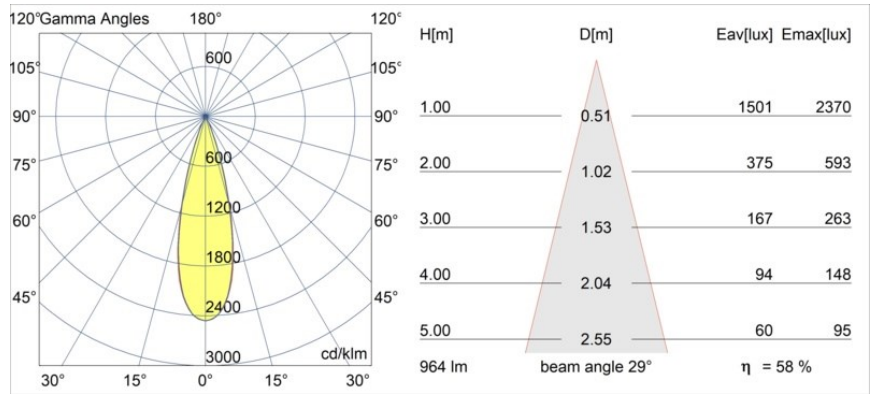

Light distribution & beam diagram