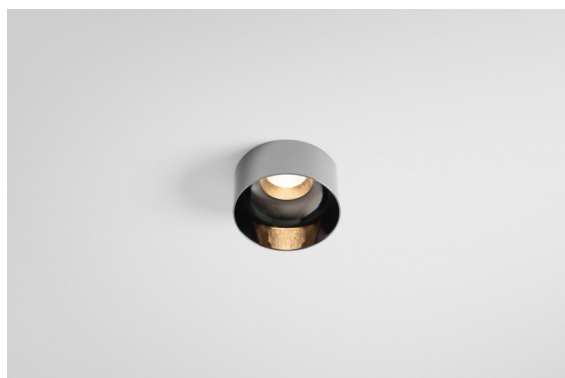

Date
Customer
Project
Type

*Minude Out Recessed 49 23 1x IP54 LED 2700K Medium DE Black Chrome*

Minude's yogic flexibility will surprise you about as much as its bare, cylindrical design. Express a refined and minimalistic look & feel on walls, on high or low ceilings. Try more than one Minude on our Pista track or on our redesigned Modupoint LED. Its long string of colours and miniature size will make a big impression.

### Specifications

Material	13641080
Light Source Type	LED
LED Type	BRIDGELUX V6 HD G7
LED technology	LED COB
CRI	Min. 90
Colour Temperature	2700K
Lifetime	L80B10 @50,000 Hours
Lamp Included	Yes
Number of Light Sources	1
CIE flux code	100 100 100 100 58
Binning (SDCM)	2
Light Direction	Down
Optic	Lens
Measured beam angle (°)	29.0
Input Voltage	Constant Current Driver Required
Electrical Class	III
IP Rating	54
Glow wire rating (°C)	960
Indoor/Outdoor	Indoor
Application	Ceiling, Wall
Mounting	Recessed
Cut-out size (mm)	ø44
Mounting depth (mm)	80.0
Adjustability	Not Applicable
Distance to Lighted Object (m)	0,1
Primary Colour & Primary Finish	Black, Chrome
Gross weight (g)	197.0
Drive current (mA)	350      500
Min. forward voltage (Vf)	14,8      15,2
Max. forward voltage (Vf)	18,0      18,6
Connected load (W)	5,7      8,5
Luminous flux per lamp (lm)	418      564
Efficacy (lm/W)	73      66
Glare rating	1      1