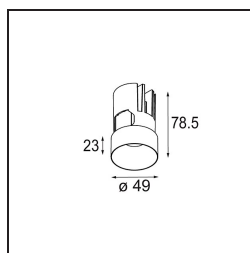

Date
Customer
Project
Type

*Minude Out Recessed 49 23 1x IP54 LED 2700K Medium DE Black Chrome*

Minude's yogic flexibility will surprise you about as much as its bare, cylindrical design. Express a refined and minimalistic look & feel on walls, on high or low ceilings. Try more than one Minude on our Pista track or on our redesigned Modupoint LED. Its long string of colours and miniature size will make a big impression.

### Specifications

Material	13641080
Light Source Type	LED
LED Type	BRIDGELUX V6 HD G7
LED technology	LED COB
CRI	Min. 90
Colour Temperature	2700K
Lifetime	L80B10 @50,000 Hours
Lamp Included	Yes
Number of Light Sources	1
CIE flux code	100 100 100 100 58
Binning (SDCM)	2
Light Direction	Down
Optic	Lens
Measured beam angle (°)	29.0
Input Voltage	Constant Current Driver Required
Electrical Class	III
IP Rating	54
Glow wire rating (°C)	960
Indoor/Outdoor	Indoor
Application	Ceiling, Wall
Mounting	Recessed
Cut-out size (mm)	ø44
Mounting depth (mm)	80.0
Adjustability	Not Applicable
Distance to Lighted Object (m)	0,1
Primary Colour & Primary Finish	Black, Chrome
Gross weight (g)	197.0
Drive current (mA)	350      500
Min. forward voltage (Vf)	14,8      15,2
Max. forward voltage (Vf)	18,0      18,6
Connected load (W)	5,7      8,5
Luminous flux per lamp (lm)	418      564
Efficacy (lm/W)	73      66
Glare rating	1      1