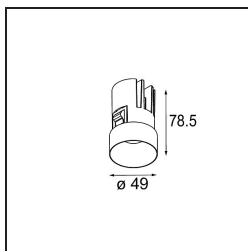

Date
Customer
Project
Type

Minude Recessed Trimless 49 1x IP54 LED 3000K Medium DE Black Chrome

Specifications

Material	13640180
Light Source Type	LED
LED Type	BRIDGELUX V6 HD G7
LED technology	LED COB
CRI	Min. 90
Colour Temperature	3000K
Lifetime	L80B10 @50,000 Hours
Lamp Included	Yes
Number of Light Sources	1
CIE flux code	100 100 100 100 58
Binning (SDCM)	2
Light Direction	Down
Optic	Lens
Measured beam angle (°)	29.0
Input Voltage	Constant Current Driver Required
Electrical Class	III
IP Rating	54
Glow wire rating (°C)	960
Indoor/Outdoor	Indoor
Application	Ceiling, Wall
Mounting	Recessed
Cut-out size (mm)	ø79 for use with recessed or concrete ring
Mounting depth (mm)	100.0
Adjustability	Not Applicable
Distance to Lighted Object (m)	0,1
Primary Colour & Primary Finish	Black, Chrome
Gross weight (g)	190.0
Drive current (mA)	350 500
Min. forward voltage (Vf)	14,8 15,2
Max. forward voltage (Vf)	18,0 18,6
Connected load (W)	5,7 8,5
Luminous flux per lamp (lm)	427 576
Efficacy (lm/W)	75 68
Glare rating	1 1

TM30 & CRI diagram

Light distribution & beam diagram

Diagrams

Installation Accessories

■ **13642030** Ring Recessed Trimless 50 1x

■ **13642130** Concrete Ring 50 Standard Installation Housing

■ Choose a required accessory