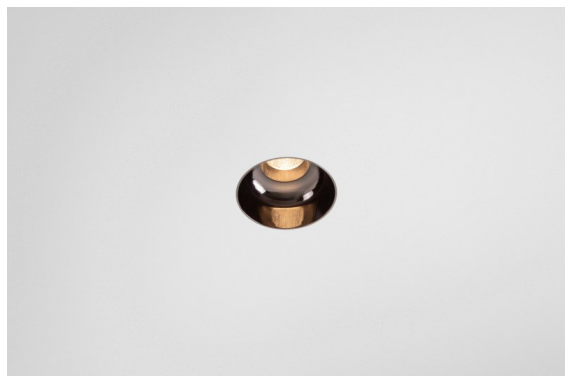

Date
Customer
Project
Type

Minude Recessed Trimless 49 1x IP54 LED 3000K Medium DE Black Chrome

Specifications

Material	13640180
Light Source Type	LED
LED Type	BRIDGELUX V6 HD G7
LED technology	LED COB
CRI	Min. 90
Colour Temperature	3000K
Lifetime	L80B10 @50,000 Hours
Lamp Included	Yes
Number of Light Sources	1
CIE flux code	100 100 100 100 58
Binning (SDCM)	2
Light Direction	Down
Optic	Lens
Measured beam angle (°)	29.0
Input Voltage	Constant Current Driver Required
Electrical Class	III
IP Rating	54
Glow wire rating (°C)	960
Indoor/Outdoor	Indoor
Application	Ceiling, Wall
Mounting	Recessed
Cut-out size (mm)	ø79 for use with recessed or concrete ring
Mounting depth (mm)	100.0
Adjustability	Not Applicable
Distance to Lighted Object (m)	0,1
Primary Colour & Primary Finish	Black, Chrome
Gross weight (g)	190.0
Drive current (mA)	350 500
Min. forward voltage (Vf)	14,8 15,2
Max. forward voltage (Vf)	18,0 18,6
Connected load (W)	5,7 8,5
Luminous flux per lamp (lm)	427 576
Efficacy (lm/W)	75 68
Glare rating	1 1

Minude's yogic flexibility will surprise you about as much as its bare, cylindrical design. Express a refined and minimalistic look & feel on walls, on high or low ceilings. Try more than one Minude on our Pista track or on our redesigned Modupoint LED. Its long string of colours and miniature size will make a big impression.