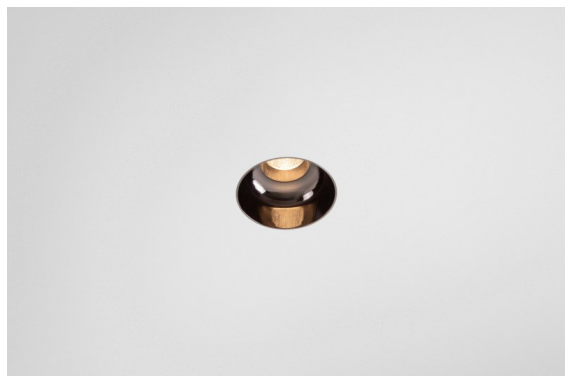

Date
Customer
Project
Type

*Minude Recessed Trimless 49 1x IP54 LED 3000K Medium DE Black Chrome*

**Specifications**

Material	13640180
Light Source Type	LED
LED Type	BRIDGELUX V6 HD G7
LED technology	LED COB
CRI	Min. 90
Colour Temperature	3000K
Lifetime	L80B10 @50,000 Hours
Lamp Included	Yes
Number of Light Sources	1
CIE flux code	100 100 100 100 58
Binning (SDCM)	2
Light Direction	Down
Optic	Lens
Measured beam angle (°)	29.0
Input Voltage	Constant Current Driver Required
Electrical Class	III
IP Rating	54
Glow wire rating (°C)	960
Indoor/Outdoor	Indoor
Application	Ceiling, Wall
Mounting	Recessed
Cut-out size (mm)	ø79 for use with recessed or concrete ring
Mounting depth (mm)	100.0
Adjustability	Not Applicable
Distance to Lighted Object (m)	0,1
Primary Colour & Primary Finish	Black, Chrome
Gross weight (g)	190.0
Drive current (mA)	350      500
Min. forward voltage (Vf)	14,8      15,2
Max. forward voltage (Vf)	18,0      18,6
Connected load (W)	5,7      8,5
Luminous flux per lamp (lm)	427      576
Efficacy (lm/W)	75      68
Glare rating	1      1

Minude's yogic flexibility will surprise you about as much as its bare, cylindrical design. Express a refined and minimalistic look & feel on walls, on high or low ceilings. Try more than one Minude on our Pista track or on our redesigned Modupoint LED. Its long string of colours and miniature size will make a big impression.