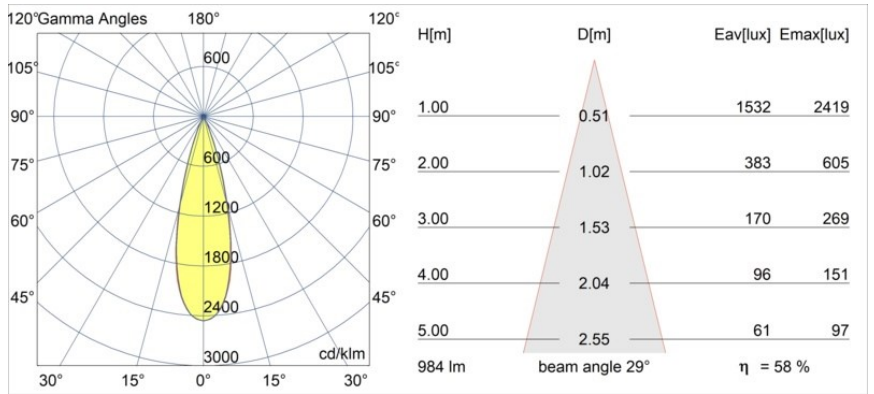

Light distribution & beam diagram