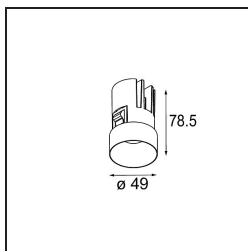

Date
Customer
Project
Type

*Minude Recessed Trimless 49 1x IP54 LED 3000K Medium DE Black Chrome*

**Specifications**

Material	13640180
Light Source Type	LED
LED Type	BRIDGELUX V6 HD G7
LED technology	LED COB
CRI	Min. 90
Colour Temperature	3000K
Lifetime	L80B10 @50,000 Hours
Lamp Included	Yes
Number of Light Sources	1
CIE flux code	100 100 100 100 58
Binning (SDCM)	2
Light Direction	Down
Optic	Lens
Measured beam angle (°)	29.0
Input Voltage	Constant Current Driver Required
Electrical Class	III
IP Rating	54
Glow wire rating (°C)	960
Indoor/Outdoor	Indoor
Application	Ceiling, Wall
Mounting	Recessed
Cut-out size (mm)	ø79 for use with recessed or concrete ring
Mounting depth (mm)	100.0
Adjustability	Not Applicable
Distance to Lighted Object (m)	0,1
Primary Colour & Primary Finish	Black, Chrome
Gross weight (g)	190.0
Drive current (mA)	350      500
Min. forward voltage (Vf)	14,8      15,2
Max. forward voltage (Vf)	18,0      18,6
Connected load (W)	5,7      8,5
Luminous flux per lamp (lm)	427      576
Efficacy (lm/W)	75      68
Glare rating	1      1

**TM30 & CRI diagram**

**Light distribution & beam diagram**

Diagrams

**Installation Accessories**

■ **13642030** Ring Recessed Trimless 50 1x

■ **13642130** Concrete Ring 50 Standard Installation Housing

■ Choose a required accessory