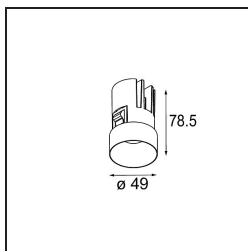

Date
Customer
Project
Type

Minude Recessed Trimless 49 1x IP54 LED 2700K Medium DE Black Chrome

Specifications

Material	13640080
Light Source Type	LED
LED Type	BRIDGELUX V6 HD G7
LED technology	LED COB
CRI	Min. 90
Colour Temperature	2700K
Lifetime	L80B10 @50,000 Hours
Lamp Included	Yes
Number of Light Sources	1
CIE flux code	100 100 100 100 58
Binning (SDCM)	2
Light Direction	Down
Optic	Lens
Measured beam angle (°)	29.0
Input Voltage	Constant Current Driver Required
Electrical Class	III
IP Rating	54
Glow wire rating (°C)	960
Indoor/Outdoor	Indoor
Application	Ceiling, Wall
Mounting	Recessed
Cut-out size (mm)	ø79 for use with recessed or concrete ring
Mounting depth (mm)	100.0
Adjustability	Not Applicable
Distance to Lighted Object (m)	0,1
Primary Colour & Primary Finish	Black, Chrome
Gross weight (g)	190.0
Drive current (mA)	350 500
Min. forward voltage (Vf)	14,8 15,2
Max. forward voltage (Vf)	18,0 18,6
Connected load (W)	5,7 8,5
Luminous flux per lamp (lm)	418 564
Efficacy (lm/W)	73 66
Glare rating	1 1

TM30 & CRI diagram

Light distribution & beam diagram

Diagrams

Installation Accessories

■ **13642030** Ring Recessed Trimless 50 1x

■ **13642130** Concrete Ring 50 Standard Installation Housing

■ Choose a required accessory