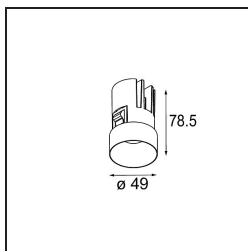

|          |
|----------|
| Date     |
| Customer |
| Project  |
| Type     |

*Minude Recessed Trimless 49 1x IP54 LED 2700K Medium DE Black Chrome*

**Specifications**

|                                 |  |
|---------------------------------|--|
| Material                        | 13640080                                   |
| Light Source Type               | LED  |
| LED Type                        | BRIDGELUX V6 HD G7                         |
| LED technology                  | LED COB                                    |
| CRI                             | Min. 90                                    |
| Colour Temperature              | 2700K                                      |
| Lifetime                        | L80B10 @50,000 Hours                       |
| Lamp Included                   | Yes  |
| Number of Light Sources         | 1  |
| CIE flux code                   | 100 100 100 100 58                         |
| Binning (SDCM)                  | 2  |
| Light Direction                 | Down                                       |
| Optic                           | Lens                                       |
| Measured beam angle (°)         | 29.0                                       |
| Input Voltage                   | Constant Current Driver Required           |
| Electrical Class                | III  |
| IP Rating                       | 54   |
| Glow wire rating (°C)           | 960  |
| Indoor/Outdoor                  | Indoor                                     |
| Application                     | Ceiling, Wall                              |
| Mounting                        | Recessed                                   |
| Cut-out size (mm)               | ø79 for use with recessed or concrete ring |
| Mounting depth (mm)             | 100.0                                      |
| Adjustability                   | Not Applicable                             |
| Distance to Lighted Object (m)  | 0,1  |
| Primary Colour & Primary Finish | Black, Chrome                              |
| Gross weight (g)                | 190.0                                      |
| Drive current (mA)              | 350      500                               |
| Min. forward voltage (Vf)       | 14,8      15,2                             |
| Max. forward voltage (Vf)       | 18,0      18,6                             |
| Connected load (W)              | 5,7      8,5                               |
| Luminous flux per lamp (lm)     | 418      564                               |
| Efficacy (lm/W)                 | 73      66                                 |
| Glare rating                    | 1      1                                   |