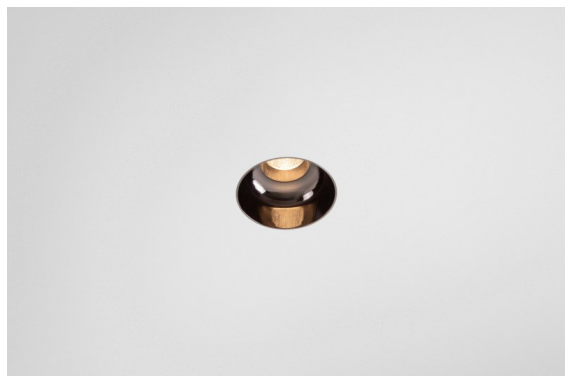

Date
Customer
Project
Type

Minude Recessed Trimless 49 1x IP54 LED 2700K Medium DE Black Chrome

Specifications

Material	13640080
Light Source Type	LED
LED Type	BRIDGELUX V6 HD G7
LED technology	LED COB
CRI	Min. 90
Colour Temperature	2700K
Lifetime	L80B10 @50,000 Hours
Lamp Included	Yes
Number of Light Sources	1
CIE flux code	100 100 100 100 58
Binning (SDCM)	2
Light Direction	Down
Optic	Lens
Measured beam angle (°)	29.0
Input Voltage	Constant Current Driver Required
Electrical Class	III
IP Rating	54
Glow wire rating (°C)	960
Indoor/Outdoor	Indoor
Application	Ceiling, Wall
Mounting	Recessed
Cut-out size (mm)	ø79 for use with recessed or concrete ring
Mounting depth (mm)	100.0
Adjustability	Not Applicable
Distance to Lighted Object (m)	0,1
Primary Colour & Primary Finish	Black, Chrome
Gross weight (g)	190.0
Drive current (mA)	350 500
Min. forward voltage (Vf)	14,8 15,2
Max. forward voltage (Vf)	18,0 18,6
Connected load (W)	5,7 8,5
Luminous flux per lamp (lm)	418 564
Efficacy (lm/W)	73 66
Glare rating	1 1

Minude's yogic flexibility will surprise you about as much as its bare, cylindrical design. Express a refined and minimalistic look & feel on walls, on high or low ceilings. Try more than one Minude on our Pista track or on our redesigned Modupoint LED. Its long string of colours and miniature size will make a big impression.