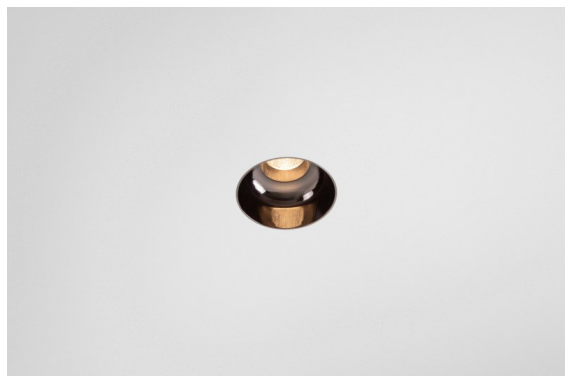

|          |
|----------|
| Date     |
| Customer |
| Project  |
| Type     |

*Minude Recessed Trimless 49 1x IP54 LED 2700K Medium DE Black Chrome*

**Specifications**

|                                 |  |
|---------------------------------|--|
| Material                        | 13640080                                   |
| Light Source Type               | LED  |
| LED Type                        | BRIDGELUX V6 HD G7                         |
| LED technology                  | LED COB                                    |
| CRI                             | Min. 90                                    |
| Colour Temperature              | 2700K                                      |
| Lifetime                        | L80B10 @50,000 Hours                       |
| Lamp Included                   | Yes  |
| Number of Light Sources         | 1  |
| CIE flux code                   | 100 100 100 100 58                         |
| Binning (SDCM)                  | 2  |
| Light Direction                 | Down                                       |
| Optic                           | Lens                                       |
| Measured beam angle (°)         | 29.0                                       |
| Input Voltage                   | Constant Current Driver Required           |
| Electrical Class                | III  |
| IP Rating                       | 54   |
| Glow wire rating (°C)           | 960  |
| Indoor/Outdoor                  | Indoor                                     |
| Application                     | Ceiling, Wall                              |
| Mounting                        | Recessed                                   |
| Cut-out size (mm)               | ø79 for use with recessed or concrete ring |
| Mounting depth (mm)             | 100.0                                      |
| Adjustability                   | Not Applicable                             |
| Distance to Lighted Object (m)  | 0,1  |
| Primary Colour & Primary Finish | Black, Chrome                              |
| Gross weight (g)                | 190.0                                      |
| Drive current (mA)              | 350      500                               |
| Min. forward voltage (Vf)       | 14,8      15,2                             |
| Max. forward voltage (Vf)       | 18,0      18,6                             |
| Connected load (W)              | 5,7      8,5                               |
| Luminous flux per lamp (lm)     | 418      564                               |
| Efficacy (lm/W)                 | 73      66                                 |
| Glare rating                    | 1      1                                   |