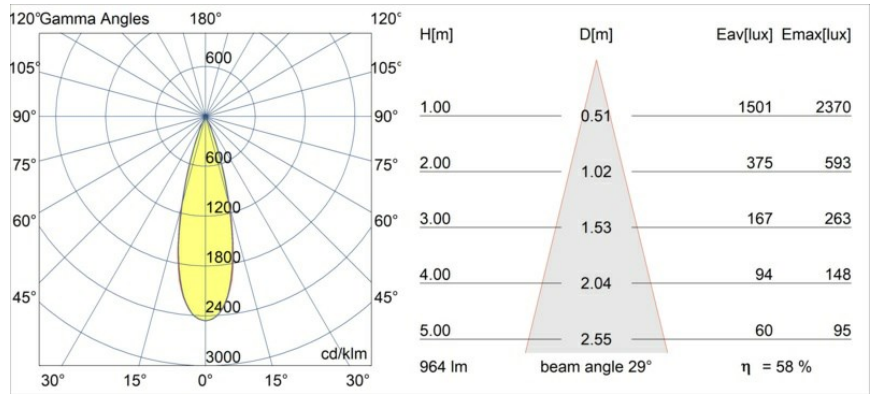

Light distribution & beam diagram