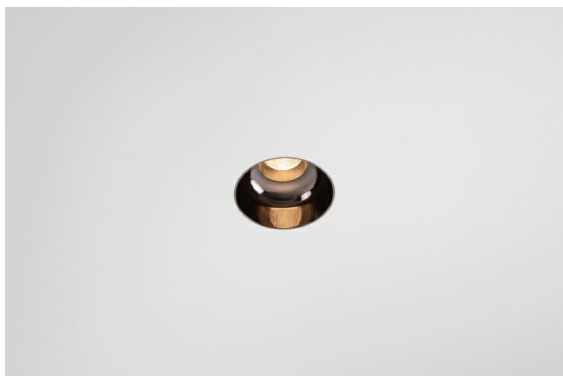

---

*Minude Recessed Trimless 49 1x IP54 LED 2700K Medium DE Black Chrome*

Minude's yogic flexibility will surprise you about as much as its bare, cylindrical design. Express a refined and minimalistic look & feel on walls, on high or low ceilings. Try more than one Minude on our Pista track or on our redesigned Modupoint LED. Its long string of colours and miniature size will make a big impression.

### Specifications

Material	13640080
Light Source Type	LED
LED Type	BRIDGELUX V6 HD G7
LED technology	LED COB
CRI	Min. 90
Colour Temperature	2700K
Lifetime	L80B20 @50,000 Hours
Lamp Included	Yes
Number of Light Sources	1
CIE flux code	100 100 100 100 58
Binning (SDCM)	2
Light Direction	Down
Optic	Lens
Measured beam angle (°)	29.0
Input Voltage	Constant Current Driver Required
Electrical Class	III
IP Rating	54
Glow wire rating (°C)	960
Indoor/Outdoor	Indoor
Application	Ceiling, Wall
Mounting	Recessed
Cut-out size (mm)	ø79 for use with recessed or concrete ring
Mounting depth (mm)	100.0
Adjustability	Not Applicable
Distance to Lighted Object (m)	0,1
Primary Colour & Primary Finish	Black, Chrome
Gross weight (g)	190.0
Drive current (mA)	350      500
Min. forward voltage (Vf)	14,8      15,2
Max. forward voltage (Vf)	18,0      18,6
Connected load (W)	5,7      8,5
Delivered lumens (lm)	418      564
Efficacy (lm/W)	73      66
Glare rating	1      1