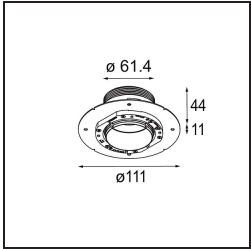

### Specifications

Material	13640080
Light Source Type	LED
LED Type	BRIDGELUX V6 HD G7
LED technology	LED COB
CRI	Min. 90
Colour Temperature	2700K
Lifetime	L80B20 @50,000 Hours
Lamp Included	Yes
Number of Light Sources	1
CIE flux code	100 100 100 100 58
Binning (SDCM)	2
Light Direction	Down
Optic	Lens
Measured beam angle (°)	29.0
Input Voltage	Constant Current Driver Required
Electrical Class	III
IP Rating	54
Glow wire rating (°C)	960
Indoor/Outdoor	Indoor
Application	Ceiling, Wall
Mounting	Recessed
Cut-out size (mm)	ø79 for use with recessed or concrete ring
Mounting depth (mm)	100.0
Adjustability	Not Applicable
Distance to Lighted Object (m)	0,1
Primary Colour & Primary Finish	Black, Chrome
Gross weight (g)	190.0
Drive current (mA)	350      500
Min. forward voltage (Vf)	14,8      15,2
Max. forward voltage (Vf)	18,0      18,6
Connected load (W)	5,7      8,5
Delivered lumens (lm)	418      564
Efficacy (lm/W)	73      66
Glare rating	1      1

**TM30 & CRI diagram**

**Light distribution & beam diagram**

Diagrams

**Installation Accessories**

■ **13642030** Ring Recessed Trimless 50 1x

■ **13642130** Concrete Ring 50 Standard Installation Housing

■ Choose a required accessory