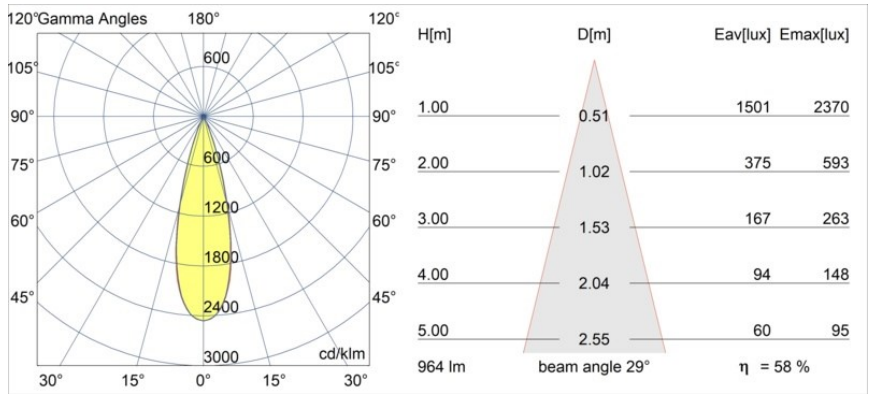

Light distribution & beam diagram