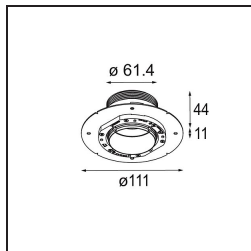

Date
Customer
Project
Type

Minude Recessed Trimless 49 1x IP54 LED 2700K Medium DE Black Chrome

Specifications

Material	13640080
Light Source Type	LED
LED Type	BRIDGELUX V6 HD G7
LED technology	LED COB
CRI	Min. 90
Colour Temperature	2700K
Lifetime	L80B10 @50,000 Hours
Lamp Included	Yes
Number of Light Sources	1
CIE flux code	100 100 100 100 58
Binning (SDCM)	2
Light Direction	Down
Optic	Lens
Measured beam angle (°)	29.0
Input Voltage	Constant Current Driver Required
Electrical Class	III
IP Rating	54
Glow wire rating (°C)	960
Indoor/Outdoor	Indoor
Application	Ceiling, Wall
Mounting	Recessed
Cut-out size (mm)	ø79 for use with recessed or concrete ring
Mounting depth (mm)	100.0
Adjustability	Not Applicable
Distance to Lighted Object (m)	0,1
Primary Colour & Primary Finish	Black, Chrome
Gross weight (g)	190.0
Drive current (mA)	350 500
Min. forward voltage (Vf)	14,8 15,2
Max. forward voltage (Vf)	18,0 18,6
Connected load (W)	5,7 8,5
Delivered lumens (lm)	418 564
Efficacy (lm/W)	73 66
Glare rating	1 1

TM30 & CRI diagram

Light distribution & beam diagram

Diagrams

Installation Accessories

■ **13642030** Ring Recessed Trimless 50 1x

■ **13642130** Concrete Ring 50 Standard Installation Housing

■ Choose a required accessory