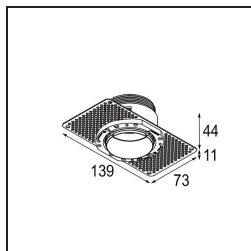

Date
Customer
Project
Type

Minude Recessed Trimless 49 1x IP54 LED 2700K Medium DE Black Chrome

Specifications

Material	13640080
Light Source Type	LED
LED Type	BRIDGELUX V6 HD G7
LED technology	LED COB
CRI	Min. 90
Colour Temperature	2700K
Lifetime	L80B10 @50,000 Hours
Lamp Included	Yes
Number of Light Sources	1
CIE flux code	100 100 100 100 58
Binning (SDCM)	2
Light Direction	Down
Optic	Lens
Measured beam angle (°)	29.0
Input Voltage	Constant Current Driver Required
Electrical Class	III
IP Rating	54
Glow wire rating (°C)	960
Indoor/Outdoor	Indoor
Application	Ceiling, Wall
Mounting	Recessed
Cut-out size (mm)	ø79 for use with recessed or concrete ring
Mounting depth (mm)	100.0
Adjustability	Not Applicable
Distance to Lighted Object (m)	0,1
Primary Colour & Primary Finish	Black, Chrome
Gross weight (g)	190.0
Drive current (mA)	350 500
Min. forward voltage (Vf)	14,8 15,2
Max. forward voltage (Vf)	18,0 18,6
Connected load (W)	5,7 8,5
Delivered lumens (lm)	418 564
Efficacy (lm/W)	73 66
Glare rating	1 1

TM30 & CRI diagram

Light distribution & beam diagram

Diagrams

Installation Accessories

■ **13642030** Ring Recessed Trimless 50 1x

■ **13642130** Concrete Ring 50 Standard Installation Housing

■ Choose a required accessory