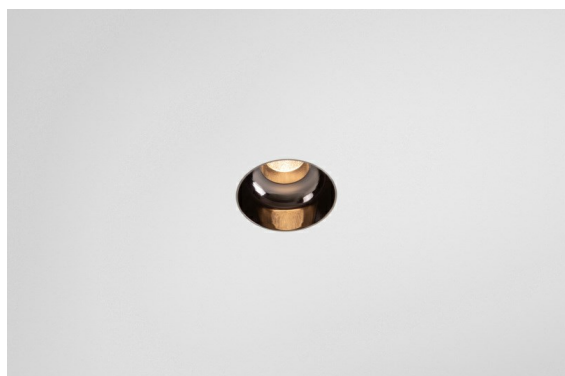

Date
Customer
Project
Type

Minude Recessed Trimless 49 1x IP54 LED 2700K Medium DE Black Chrome

Specifications

Material	13640080
Light Source Type	LED
LED Type	BRIDGELUX V6 HD G7
LED technology	LED COB
CRI	Min. 90
Colour Temperature	2700K
Lifetime	L80B10 @50,000 Hours
Lamp Included	Yes
Number of Light Sources	1
CIE flux code	100 100 100 100 58
Binning (SDCM)	2
Light Direction	Down
Optic	Lens
Measured beam angle (°)	29.0
Input Voltage	Constant Current Driver Required
Electrical Class	III
IP Rating	54
Glow wire rating (°C)	960
Indoor/Outdoor	Indoor
Application	Ceiling, Wall
Mounting	Recessed
Cut-out size (mm)	ø79 for use with recessed or concrete ring
Mounting depth (mm)	100.0
Adjustability	Not Applicable
Distance to Lighted Object (m)	0,1
Primary Colour & Primary Finish	Black, Chrome
Gross weight (g)	190.0
Drive current (mA)	350 500
Min. forward voltage (Vf)	14,8 15,2
Max. forward voltage (Vf)	18,0 18,6
Connected load (W)	5,7 8,5
Delivered lumens (lm)	418 564
Efficacy (lm/W)	73 66
Glare rating	1 1

Minude's yogic flexibility will surprise you about as much as its bare, cylindrical design. Express a refined and minimalistic look & feel on walls, on high or low ceilings. Try more than one Minude on our Pista track or on our redesigned Modupoint LED. Its long string of colours and miniature size will make a big impression.