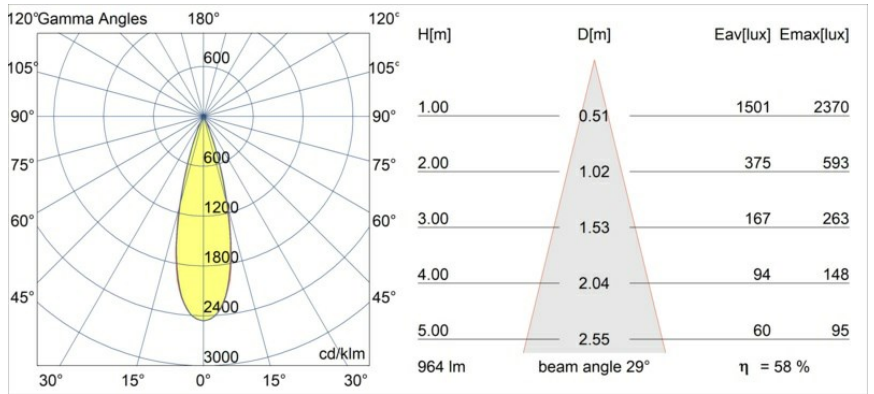

Light distribution & beam diagram