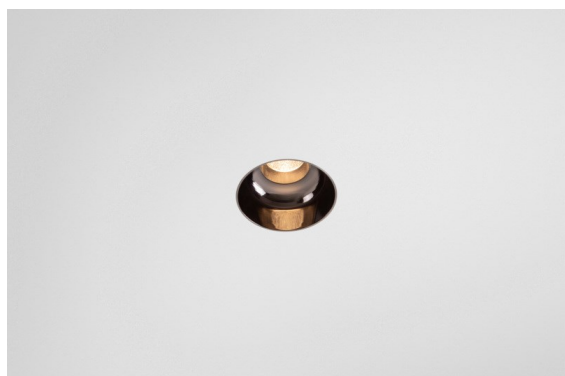

Date
Customer
Project
Type

Minude Recessed Trimless 49 1x IP54 LED 2700K Medium DE Black Chrome

Specifications

Material	13640080
Light Source Type	LED
LED Type	BRIDGELUX V6 HD G7
LED technology	LED COB
CRI	Min. 90
Colour Temperature	2700K
Lifetime	L80B10 @50,000 Hours
Lamp Included	Yes
Number of Light Sources	1
CIE flux code	100 100 100 100 58
Binning (SDCM)	2
Light Direction	Down
Optic	Lens
Measured beam angle (°)	29.0
Input Voltage	Constant Current Driver Required
Electrical Class	III
IP Rating	54
Glow wire rating (°C)	960
Indoor/Outdoor	Indoor
Application	Ceiling, Wall
Mounting	Recessed
Cut-out size (mm)	ø79 for use with recessed or concrete ring
Mounting depth (mm)	100.0
Adjustability	Not Applicable
Distance to Lighted Object (m)	0,1
Primary Colour & Primary Finish	Black, Chrome
Gross weight (g)	190.0
Drive current (mA)	350 500
Min. forward voltage (Vf)	14,8 15,2
Max. forward voltage (Vf)	18,0 18,6
Connected load (W)	5,7 8,5
Luminous flux per lamp (lm)	418 564
Efficacy (lm/W)	73 66
Glare rating	1 1

Minude's yogic flexibility will surprise you about as much as its bare, cylindrical design. Express a refined and minimalistic look & feel on walls, on high or low ceilings. Try more than one Minude on our Pista track or on our redesigned Modupoint LED. Its long string of colours and miniature size will make a big impression.