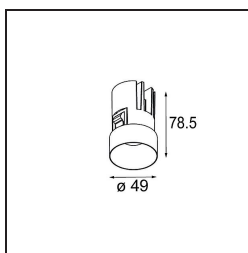

Date
Customer
Project
Type

Minude Recessed Trimless 49 1x IP54 LED 2700K Medium DE Black Chrome

Specifications

Material	13640080
Light Source Type	LED
LED Type	BRIDGELUX V6 HD G7
LED technology	LED COB
CRI	Min. 90
Colour Temperature	2700K
Lifetime	L80B10 @50,000 Hours
Lamp Included	Yes
Number of Light Sources	1
CIE flux code	100 100 100 100 58
Binning (SDCM)	2
Light Direction	Down
Optic	Lens
Measured beam angle (°)	29.0
Input Voltage	Constant Current Driver Required
Electrical Class	III
IP Rating	54
Glow wire rating (°C)	960
Indoor/Outdoor	Indoor
Application	Ceiling, Wall
Mounting	Recessed
Cut-out size (mm)	ø79 for use with recessed or concrete ring
Mounting depth (mm)	100.0
Adjustability	Not Applicable
Distance to Lighted Object (m)	0,1
Primary Colour & Primary Finish	Black, Chrome
Gross weight (g)	190.0
Drive current (mA)	350 500
Min. forward voltage (Vf)	14,8 15,2
Max. forward voltage (Vf)	18,0 18,6
Connected load (W)	5,7 8,5
Delivered lumens (lm)	418 564
Efficacy (lm/W)	73 66
Glare rating	1 1

TM30 & CRI diagram

Light distribution & beam diagram

Diagrams

Installation Accessories

■ **13642030** Ring Recessed Trimless 50 1x

■ **13642130** Concrete Ring 50 Standard Installation Housing

■ Choose a required accessory