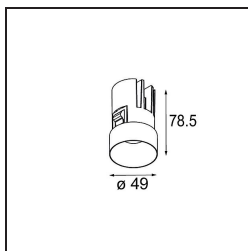

---

*Minude Recessed Trimless 49 1x IP54 LED 2700K Medium DE Black Chrome*

Minude's yogic flexibility will surprise you about as much as its bare, cylindrical design. Express a refined and minimalistic look & feel on walls, on high or low ceilings. Try more than one Minude on our Pista track or on our redesigned Modupoint LED. Its long string of colours and miniature size will make a big impression.

### Specifications

Material	13640080
Light Source Type	LED
LED Type	BRIDGELUX V6 HD G7
LED technology	LED COB
CRI	Min. 90
Colour Temperature	2700K
Lifetime	L80B20 @50,000 Hours
Lamp Included	Yes
Number of Light Sources	1
CIE flux code	100 100 100 100 58
Binning (SDCM)	2
Light Direction	Down
Optic	Lens
Measured beam angle (°)	29.0
Input Voltage	Constant Current Driver Required
Electrical Class	III
IP Rating	54
Glow wire rating (°C)	960
Indoor/Outdoor	Indoor
Application	Ceiling, Wall
Mounting	Recessed
Cut-out size (mm)	ø79 for use with recessed or concrete ring
Mounting depth (mm)	100.0
Adjustability	Not Applicable
Distance to Lighted Object (m)	0,1
Primary Colour & Primary Finish	Black, Chrome
Gross weight (g)	190.0
Drive current (mA)	350      500
Min. forward voltage (Vf)	14,8      15,2
Max. forward voltage (Vf)	18,0      18,6
Connected load (W)	5,7      8,5
Delivered lumens (lm)	418      564
Efficacy (lm/W)	73      66
Glare rating	1      1