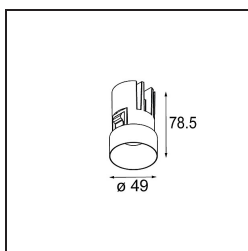

Date
Customer
Project
Type

Minude Recessed Trimless 49 1x IP54 LED 2700K Medium DE Black Chrome

Specifications

Material	13640080
Light Source Type	LED
LED Type	BRIDGELUX V6 HD G7
LED technology	LED COB
CRI	Min. 90
Colour Temperature	2700K
Lifetime	L80B10 @50,000 Hours
Lamp Included	Yes
Number of Light Sources	1
CIE flux code	100 100 100 100 58
Binning (SDCM)	2
Light Direction	Down
Optic	Lens
Measured beam angle (°)	29.0
Input Voltage	Constant Current Driver Required
Electrical Class	III
IP Rating	54
Glow wire rating (°C)	960
Indoor/Outdoor	Indoor
Application	Ceiling, Wall
Mounting	Recessed
Cut-out size (mm)	ø79 for use with recessed or concrete ring
Mounting depth (mm)	100.0
Adjustability	Not Applicable
Distance to Lighted Object (m)	0,1
Primary Colour & Primary Finish	Black, Chrome
Gross weight (g)	190.0
Drive current (mA)	350 500
Min. forward voltage (Vf)	14,8 15,2
Max. forward voltage (Vf)	18,0 18,6
Connected load (W)	5,7 8,5
Luminous flux per lamp (lm)	418 564
Efficacy (lm/W)	73 66
Glare rating	1 1

TM30 & CRI diagram

Light distribution & beam diagram

Diagrams

Installation Accessories

■ **13642030** Ring Recessed Trimless 50 1x

■ **13642130** Concrete Ring 50 Standard Installation Housing

■ Choose a required accessory