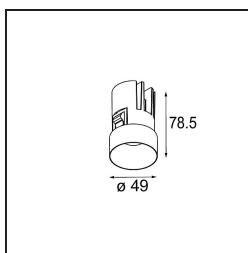

Date
Customer
Project
Type

Minude Recessed Trimless 49 1x IP54 LED 2700K Medium DE Black Chrome

Minude's yogic flexibility will surprise you about as much as its bare, cylindrical design. Express a refined and minimalistic look & feel on walls, on high or low ceilings. Try more than one Minude on our Pista track or on our redesigned Modupoint LED. Its long string of colours and miniature size will make a big impression.

Specifications

Material	13640080
Light Source Type	LED
LED Type	BRIDGELUX V6 HD G7
LED technology	LED COB
CRI	Min. 90
Colour Temperature	2700K
Lifetime	L80B10 @50,000 Hours
Lamp Included	Yes
Number of Light Sources	1
CIE flux code	100 100 100 100 58
Binning (SDCM)	2
Light Direction	Down
Optic	Lens
Measured beam angle (°)	29.0
Input Voltage	Constant Current Driver Required
Electrical Class	III
IP Rating	54
Glow wire rating (°C)	960
Indoor/Outdoor	Indoor
Application	Ceiling, Wall
Mounting	Recessed
Cut-out size (mm)	ø79 for use with recessed or concrete ring
Mounting depth (mm)	100.0
Adjustability	Not Applicable
Distance to Lighted Object (m)	0,1
Primary Colour & Primary Finish	Black, Chrome
Gross weight (g)	190.0
Drive current (mA)	350 500
Min. forward voltage (Vf)	14.8 15.2
Max. forward voltage (Vf)	18.0 18.6
Connected load (W)	5.7 8.5
Luminous flux per lamp (lm)	418 564
Efficacy (lm/W)	73 66
Glare rating	1 1

TM30 & CRI diagram

Light distribution & beam diagram

Diagrams

Installation Accessories

■ **13642030** Ring Recessed Trimless 50 1x

■ **13642130** Concrete Ring 50 Standard Installation Housing

■ Choose a required accessory