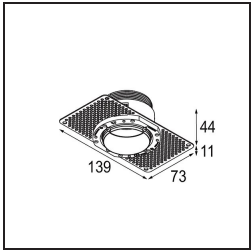

### Specifications

Material	13640080
Light Source Type	LED
LED Type	BRIDGELUX V6 HD G7
LED technology	LED COB
CRI	Min. 90
Colour Temperature	2700K
Lifetime	L80B20 @50,000 Hours
Lamp Included	Yes
Number of Light Sources	1
CIE flux code	100 100 100 100 58
Binning (SDCM)	2
Light Direction	Down
Optic	Lens
Measured beam angle (°)	29.0
Input Voltage	Constant Current Driver Required
Electrical Class	III
IP Rating	54
Glow wire rating (°C)	960
Indoor/Outdoor	Indoor
Application	Ceiling, Wall
Mounting	Recessed
Cut-out size (mm)	ø79 for use with recessed or concrete ring
Mounting depth (mm)	100.0
Adjustability	Not Applicable
Distance to Lighted Object (m)	0,1
Primary Colour & Primary Finish	Black, Chrome
Gross weight (g)	190.0
Drive current (mA)	350      500
Min. forward voltage (Vf)	14,8      15,2
Max. forward voltage (Vf)	18,0      18,6
Connected load (W)	5,7      8,5
Delivered lumens (lm)	418      564
Efficacy (lm/W)	73      66
Glare rating	1      1

**TM30 & CRI diagram**

**Light distribution & beam diagram**

Diagrams

**Installation Accessories**

■ **13642030** Ring Recessed Trimless 50 1x

■ **13642130** Concrete Ring 50 Standard Installation Housing

■ Choose a required accessory