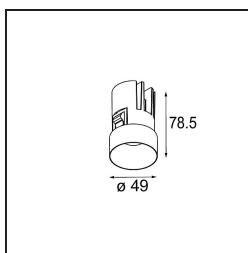

Date
Customer
Project
Type

Minude Recessed Trimless 49 1x IP54 LED 2700K Medium DE Black Chrome

Minude's yogic flexibility will surprise you about as much as its bare, cylindrical design. Express a refined and minimalistic look & feel on walls, on high or low ceilings. Try more than one Minude on our Pista track or on our redesigned Modupoint LED. Its long string of colours and miniature size will make a big impression.

Specifications

Material	13640080
Light Source Type	LED
LED Type	BRIDGELUX V6 HD G7
LED technology	LED COB
CRI	Min. 90
Colour Temperature	2700K
Lifetime	L80B10 @50,000 Hours
Lamp Included	Yes
Number of Light Sources	1
CIE flux code	100 100 100 100 58
Binning (SDCM)	2
Light Direction	Down
Optic	Lens
Measured beam angle (°)	29.0
Input Voltage	Constant Current Driver Required
Electrical Class	III
IP Rating	54
Glow wire rating (°C)	960
Indoor/Outdoor	Indoor
Application	Ceiling, Wall
Mounting	Recessed
Cut-out size (mm)	ø79 for use with recessed or concrete ring
Mounting depth (mm)	100.0
Adjustability	Not Applicable
Distance to Lighted Object (m)	0,1
Primary Colour & Primary Finish	Black, Chrome
Gross weight (g)	190.0
Drive current (mA)	350 500
Min. forward voltage (Vf)	14,8 15,2
Max. forward voltage (Vf)	18,0 18,6
Connected load (W)	5,7 8,5
Luminous flux per lamp (lm)	418 564
Efficacy (lm/W)	73 66
Glare rating	1 1

TM30 & CRI diagram

Light distribution & beam diagram

Diagrams

Installation Accessories

■ **13642030** Ring Recessed Trimless 50 1x

■ **13642130** Concrete Ring 50 Standard Installation Housing

■ Choose a required accessory