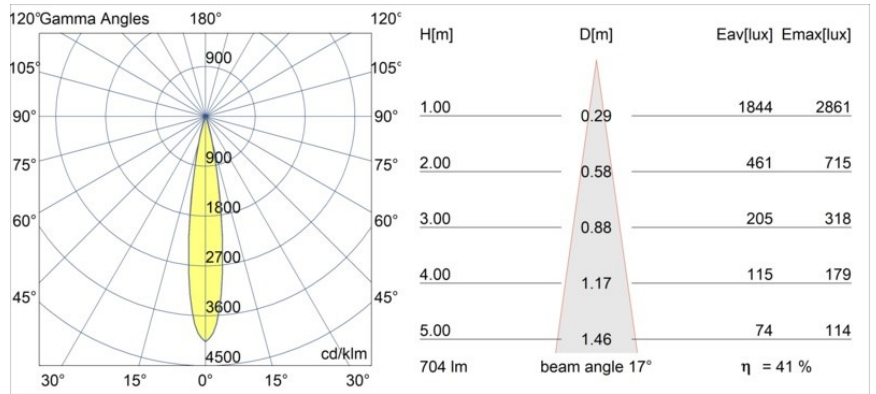

Light distribution & beam diagram