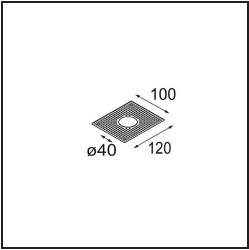

Date
Customer
Project
Type

Minude Semi-Recessed Adjustable 45 1x LED 3000K Spot DE Black Chrome

Specifications

Material	13710980
Light Source Type	LED
LED Type	CITIZEN CLU7A3
LED technology	LED COB
CRI	Min. 90
Colour Temperature	3000K
Lifetime	L90B10 @50,000 Hours
Lamp Included	Yes
Number of Light Sources	1
CIE flux code	100 100 100 100 41
Binning (SDCM)	2
Light Direction	Down
Optic	Lens
Measured beam angle (°)	17.0
Input Voltage	Constant Current Driver Required
Electrical Class	III
IP Rating	20
Glow wire rating (°C)	960
Indoor/Outdoor	Indoor
Application	Ceiling, Wall
Mounting	Semi-Recessed
Cut-out size (mm)	ø40
Mounting depth (mm)	110.0
Adjustability	H 360° V 0°/+90°
Distance to Lighted Object (m)	0,1
Primary Colour & Primary Finish	Black, Chrome
Gross weight (g)	324.0
Drive current (mA)	350 500
Min. forward voltage (Vf)	11,2 11,2
Max. forward voltage (Vf)	13,2 13,2
Connected load (W)	4,1 6,1
Luminous flux per lamp (lm)	216 291
Efficacy (lm/W)	53 48
Glare rating	1 1

TM30 & CRI diagram

Light distribution & beam diagram

Installation Accessories

10889530 Installation Housing 123x100x80

12293130 Plaster Kit 100x120-40 1x

Choose a required accessory