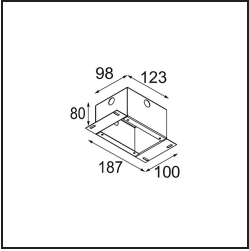

Date
Customer
Project
Type

Minude Semi-Recessed Adjustable 45 1x LED 3000K Spot DE Black Chrome

Specifications

Material	13710980
Light Source Type	LED
LED Type	CITIZEN CLU7A3
LED technology	LED COB
CRI	Min. 90
Colour Temperature	3000K
Lifetime	L90B10 @50,000 Hours
Lamp Included	Yes
Number of Light Sources	1
CIE flux code	100 100 100 100 41
Binning (SDCM)	2
Light Direction	Down
Optic	Lens
Measured beam angle (°)	17.0
Input Voltage	Constant Current Driver Required
Electrical Class	III
IP Rating	20
Glow wire rating (°C)	960
Indoor/Outdoor	Indoor
Application	Ceiling, Wall
Mounting	Semi-Recessed
Cut-out size (mm)	ø40
Mounting depth (mm)	110.0
Adjustability	H 360° V 0°/+90°
Distance to Lighted Object (m)	0,1
Primary Colour & Primary Finish	Black, Chrome
Gross weight (g)	324.0
Drive current (mA)	350 500
Min. forward voltage (Vf)	11,2 11,2
Max. forward voltage (Vf)	13,2 13,2
Connected load (W)	4,1 6,1
Luminous flux per lamp (lm)	216 291
Efficacy (lm/W)	53 48
Glare rating	1 1

TM30 & CRI diagram

Light distribution & beam diagram

Installation Accessories

10889530 Installation Housing 123x100x80

12293130 Plaster Kit 100x120-40 1x

Choose a required accessory