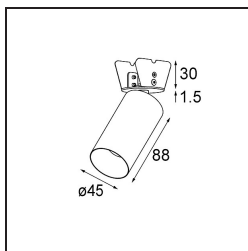

Date
Customer
Project
Type

Minude Semi-Recessed Adjustable 45 1x LED 3000K Spot DE Black Chrome

Specifications

Material	13710980
Light Source Type	LED
LED Type	CITIZEN CLU7A3
LED technology	LED COB
CRI	Min. 90
Colour Temperature	3000K
Lifetime	L90B10 @50,000 Hours
Lamp Included	Yes
Number of Light Sources	1
CIE flux code	100 100 100 100 41
Binning (SDCM)	2
Light Direction	Down
Optic	Lens
Measured beam angle (°)	17.0
Input Voltage	Constant Current Driver Required
Electrical Class	III
IP Rating	20
Glow wire rating (°C)	960
Indoor/Outdoor	Indoor
Application	Ceiling, Wall
Mounting	Semi-Recessed
Cut-out size (mm)	ø40
Mounting depth (mm)	110.0
Adjustability	H 360° V 0°/+90°
Distance to Lighted Object (m)	0,1
Primary Colour & Primary Finish	Black, Chrome
Gross weight (g)	324.0
Drive current (mA)	350 500
Min. forward voltage (Vf)	11,2 11,2
Max. forward voltage (Vf)	13,2 13,2
Connected load (W)	4,1 6,1
Luminous flux per lamp (lm)	216 291
Efficacy (lm/W)	53 48
Glare rating	1 1