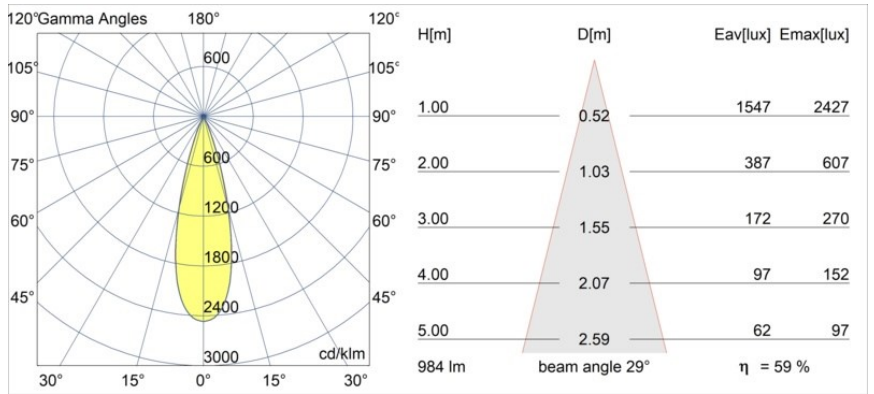

Date
Customer
Project
Type

*Minude Suspended 45 1x LED 3000K Medium DE Black Chrome*

**Specifications**

Material	11465180
Light Source Type	LED
LED Type	BRIDGELUX V6 HD G7
LED technology	LED COB
CRI	Min. 90
Colour Temperature	3000K
Lifetime	L80B10 @50,000 Hours
Lamp Included	Yes
Number of Light Sources	1
CIE flux code	100 100 100 100 60
Binning (SDCM)	2
Light Direction	Down
Optic	Lens
Measured beam angle (°)	29.0
Input Voltage	Constant Current Driver Required
Electrical Class	III
IP Rating	20
Glow wire rating (°C)	960
Indoor/Outdoor	Indoor
Application	Ceiling
Mounting	Suspended
Cut-out size (mm)	ø44
Mounting depth (mm)	70.0
Adjustability	Not Applicable
Distance to Lighted Object (m)	0,1
Primary Colour & Primary Finish	Black, Chrome
Gross weight (g)	373.0
Drive current (mA)	350      500
Min. forward voltage (Vf)	14,8      15,2
Max. forward voltage (Vf)	18,0      18,6
Connected load (W)	5,7      8,5
Luminous flux per lamp (lm)	438      590
Efficacy (lm/W)	77      69
Glare rating	1      1

---

Remark

- This Minude Suspended comes with a black ceiling rose

**TM30 & CRI diagram**

**Light distribution & beam diagram**

Diagrams

**Installation Accessories**

**10889530** Installation Housing 123x100x80