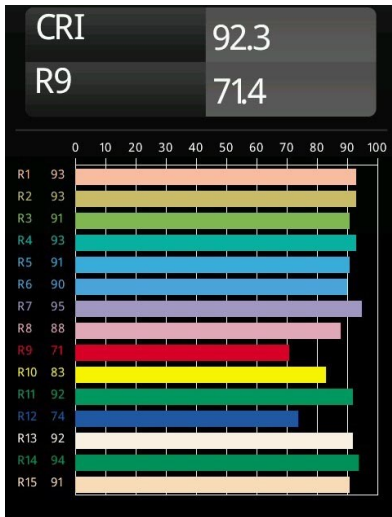

Date
Customer
Project
Type

*Minude Suspended 45 1x LED 3000K Medium DE Black Chrome*

**Specifications**

Material	11465180
Light Source Type	LED
LED Type	BRIDGELUX V6 HD G7
LED technology	LED COB
CRI	Min. 90
Colour Temperature	3000K
Lifetime	L80B10 @50,000 Hours
Lamp Included	Yes
Number of Light Sources	1
CIE flux code	100 100 100 100 60
Binning (SDCM)	2
Light Direction	Down
Optic	Lens
Measured beam angle (°)	29.0
Input Voltage	Constant Current Driver Required
Electrical Class	III
IP Rating	20
Glow wire rating (°C)	960
Indoor/Outdoor	Indoor
Application	Ceiling
Mounting	Suspended
Cut-out size (mm)	ø44
Mounting depth (mm)	70.0
Adjustability	Not Applicable
Distance to Lighted Object (m)	0,1
Primary Colour & Primary Finish	Black, Chrome
Gross weight (g)	373.0
Drive current (mA)	350      500
Min. forward voltage (Vf)	14,8      15,2
Max. forward voltage (Vf)	18,0      18,6
Connected load (W)	5,7      8,5
Luminous flux per lamp (lm)	438      590
Efficacy (lm/W)	77      69
Glare rating	1      1

Minude's yogic flexibility will surprise you about as much as its bare, cylindrical design. Express a refined and minimalistic look & feel on walls, on high or low ceilings. Try more than one Minude on our Pista track or on our redesigned Modupoint LED. Its long string of colours and miniature size will make a big impression.

---

Remark

- This Minude Suspended comes with a black ceiling rose

**TM30 & CRI diagram**

**Light distribution & beam diagram**

Diagrams

**Installation Accessories**

**10889530** Installation Housing 123x100x80