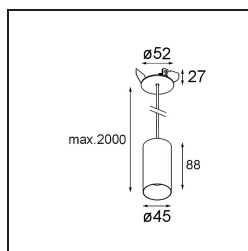

Date
Customer
Project
Type

*Minude Suspended 45 1x LED 3000K Medium DE Black Chrome*

**Specifications**

Material	11465180
Light Source Type	LED
LED Type	BRIDGELUX V6 HD G7
LED technology	LED COB
CRI	Min. 90
Colour Temperature	3000K
Lifetime	L80B10 @50,000 Hours
Lamp Included	Yes
Number of Light Sources	1
CIE flux code	100 100 100 100 60
Binning (SDCM)	2
Light Direction	Down
Optic	Lens
Measured beam angle (°)	29.0
Input Voltage	Constant Current Driver Required
Electrical Class	III
IP Rating	20
Glow wire rating (°C)	960
Indoor/Outdoor	Indoor
Application	Ceiling
Mounting	Suspended
Cut-out size (mm)	ø44
Mounting depth (mm)	70.0
Adjustability	Not Applicable
Distance to Lighted Object (m)	0,1
Primary Colour & Primary Finish	Black, Chrome
Gross weight (g)	373.0
Drive current (mA)	350      500
Min. forward voltage (Vf)	14,8      15,2
Max. forward voltage (Vf)	18,0      18,6
Connected load (W)	5,7      8,5
Luminous flux per lamp (lm)	438      590
Efficacy (lm/W)	77      69
Glare rating	1      1

---

Remark

- This Minude Suspended comes with a black ceiling rose

**TM30 & CRI diagram**

**Light distribution & beam diagram**

Diagrams

**Installation Accessories**

**10889530** Installation Housing 123x100x80