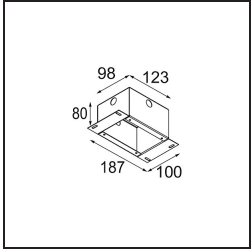

Date
Customer
Project
Type

*Minude Suspended 45 1x LED 3000K Medium DE Black Chrome*

**Specifications**

Material	11465180
Light Source Type	LED
LED Type	BRIDGELUX V6 HD G7
LED technology	LED COB
CRI	Min. 90
Colour Temperature	3000K
Lifetime	L80B10 @50,000 Hours
Lamp Included	Yes
Number of Light Sources	1
CIE flux code	100 100 100 100 60
Binning (SDCM)	2
Light Direction	Down
Optic	Lens
Measured beam angle (°)	29.0
Input Voltage	Constant Current Driver Required
Electrical Class	III
IP Rating	20
Glow wire rating (°C)	960
Indoor/Outdoor	Indoor
Application	Ceiling
Mounting	Suspended
Cut-out size (mm)	ø44
Mounting depth (mm)	70.0
Adjustability	Not Applicable
Distance to Lighted Object (m)	0,1
Primary Colour & Primary Finish	Black, Chrome
Gross weight (g)	373.0
Drive current (mA)	350      500
Min. forward voltage (Vf)	14,8      15,2
Max. forward voltage (Vf)	18,0      18,6
Connected load (W)	5,7      8,5
Luminous flux per lamp (lm)	438      590
Efficacy (lm/W)	77      69
Glare rating	1      1

---

Remark

- This Minude Suspended comes with a black ceiling rose

**TM30 & CRI diagram**

**Light distribution & beam diagram**

Diagrams

**Installation Accessories**

**10889530** Installation Housing 123x100x80