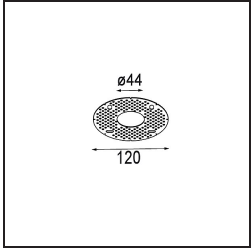

12293730 Plaster Kit 44 1x

Choose a required accessory