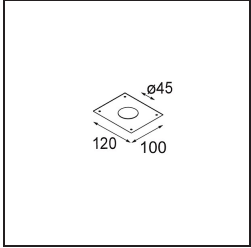

Date
Customer
Project
Type

*Minude Suspended 45 1x LED 3000K Medium DE Black Chrome*

**Specifications**

Material	11465180
Light Source Type	LED
LED Type	BRIDGELUX V6 HD G7
LED technology	LED COB
CRI	Min. 90
Colour Temperature	3000K
Lifetime	L80B10 @50,000 Hours
Lamp Included	Yes
Number of Light Sources	1
CIE flux code	100 100 100 100 60
Binning (SDCM)	2
Light Direction	Down
Optic	Lens
Measured beam angle (°)	29.0
Input Voltage	Constant Current Driver Required
Electrical Class	III
IP Rating	20
Glow wire rating (°C)	960
Indoor/Outdoor	Indoor
Application	Ceiling
Mounting	Suspended
Cut-out size (mm)	ø44
Mounting depth (mm)	70.0
Adjustability	Not Applicable
Distance to Lighted Object (m)	0,1
Primary Colour & Primary Finish	Black, Chrome
Gross weight (g)	373.0
Drive current (mA)	350      500
Min. forward voltage (Vf)	14,8      15,2
Max. forward voltage (Vf)	18,0      18,6
Connected load (W)	5,7      8,5
Luminous flux per lamp (lm)	438      590
Efficacy (lm/W)	77      69
Glare rating	1      1

---

Remark

- This Minude Suspended comes with a black ceiling rose

**TM30 & CRI diagram**

**Light distribution & beam diagram**

Diagrams

**Installation Accessories**

**10889530** Installation Housing 123x100x80