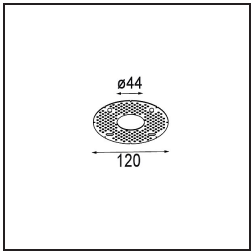

Date
Customer
Project
Type

Minude Suspended 45 1x LED 2700K Medium DE Black Chrome

Specifications

Material	11465080
Light Source Type	LED
LED Type	BRIDGELUX V6 HD G7
LED technology	LED COB
CRI	Min. 90
Colour Temperature	2700K
Lifetime	L80B10 @50,000 Hours
Lamp Included	Yes
Number of Light Sources	1
CIE flux code	100 100 100 100 60
Binning (SDCM)	2
Light Direction	Down
Optic	Lens
Measured beam angle (°)	29.0
Input Voltage	Constant Current Driver Required
Electrical Class	III
IP Rating	20
Glow wire rating (°C)	960
Indoor/Outdoor	Indoor
Application	Ceiling
Mounting	Suspended
Cut-out size (mm)	ø44
Mounting depth (mm)	70.0
Adjustability	Not Applicable
Distance to Lighted Object (m)	0,1
Primary Colour & Primary Finish	Black, Chrome
Gross weight (g)	373.0
Drive current (mA)	350 500
Min. forward voltage (Vf)	14,8 15,2
Max. forward voltage (Vf)	18,0 18,6
Connected load (W)	5,7 8,5
Luminous flux per lamp (lm)	429 578
Efficacy (lm/W)	75 68
Glare rating	1 1

Remark

- This Minude Suspended comes with a black ceiling rose

TM30 & CRI diagram

Light distribution & beam diagram

Diagrams

Installation Accessories

10889530 Installation Housing 123x100x80

12290730 Plaster Kit 100x120-45 1x