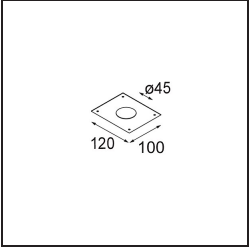

Date
Customer
Project
Type

Minude Suspended 45 1x LED 2700K Medium DE Black Chrome

Specifications

Material	11465080
Light Source Type	LED
LED Type	BRIDGELUX V6 HD G7
LED technology	LED COB
CRI	Min. 90
Colour Temperature	2700K
Lifetime	L80B10 @50,000 Hours
Lamp Included	Yes
Number of Light Sources	1
CIE flux code	100 100 100 100 60
Binning (SDCM)	2
Light Direction	Down
Optic	Lens
Measured beam angle (°)	29.0
Input Voltage	Constant Current Driver Required
Electrical Class	III
IP Rating	20
Glow wire rating (°C)	960
Indoor/Outdoor	Indoor
Application	Ceiling
Mounting	Suspended
Cut-out size (mm)	ø44
Mounting depth (mm)	70.0
Adjustability	Not Applicable
Distance to Lighted Object (m)	0,1
Primary Colour & Primary Finish	Black, Chrome
Gross weight (g)	373.0
Drive current (mA)	350 500
Min. forward voltage (Vf)	14,8 15,2
Max. forward voltage (Vf)	18,0 18,6
Connected load (W)	5,7 8,5
Luminous flux per lamp (lm)	429 578
Efficacy (lm/W)	75 68
Glare rating	1 1

Remark

- This Minude Suspended comes with a black ceiling rose

TM30 & CRI diagram

Light distribution & beam diagram

Installation Accessories

10889530 Installation Housing 123x100x80

12290730 Plaster Kit 100x120-45 1x