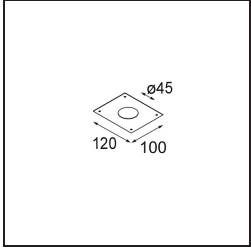

Date
Customer
Project
Type

Minude Suspended 45 1x LED 2700K Medium DE Black Chrome

Specifications

Material	11465080
Light Source Type	LED
LED Type	BRIDGELUX V6 HD G7
LED technology	LED COB
CRI	Min. 90
Colour Temperature	2700K
Lifetime	L80B10 @50,000 Hours
Lamp Included	Yes
Number of Light Sources	1
CIE flux code	100 100 100 100 60
Binning (SDCM)	2
Light Direction	Down
Optic	Lens
Measured beam angle (°)	29.0
Input Voltage	Constant Current Driver Required
Electrical Class	III
IP Rating	20
Glow wire rating (°C)	960
Indoor/Outdoor	Indoor
Application	Ceiling
Mounting	Suspended
Cut-out size (mm)	ø44
Mounting depth (mm)	70.0
Adjustability	Not Applicable
Distance to Lighted Object (m)	0,1
Primary Colour & Primary Finish	Black, Chrome
Gross weight (g)	373.0
Drive current (mA)	350 500
Min. forward voltage (Vf)	14,8 15,2
Max. forward voltage (Vf)	18,0 18,6
Connected load (W)	5,7 8,5
Luminous flux per lamp (lm)	429 578
Efficacy (lm/W)	75 68
Glare rating	1 1

Remark

- This Minude Suspended comes with a black ceiling rose

TM30 & CRI diagram

Light distribution & beam diagram

Diagrams

Installation Accessories

10889530 Installation Housing 123x100x80

12290730 Plaster Kit 100x120-45 1x