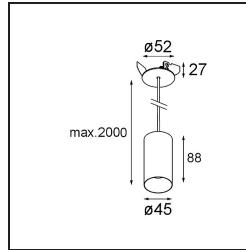

Date
Customer
Project
Type

Minude Suspended 45 1x LED 2700K Medium DE Black Chrome

Specifications

Material	11465080
Light Source Type	LED
LED Type	BRIDGELUX V6 HD G7
LED technology	LED COB
CRI	Min. 90
Colour Temperature	2700K
Lifetime	L80B10 @50,000 Hours
Lamp Included	Yes
Number of Light Sources	1
CIE flux code	100 100 100 100 60
Binning (SDCM)	2
Light Direction	Down
Optic	Lens
Measured beam angle (°)	29.0
Input Voltage	Constant Current Driver Required
Electrical Class	III
IP Rating	20
Glow wire rating (°C)	960
Indoor/Outdoor	Indoor
Application	Ceiling
Mounting	Suspended
Cut-out size (mm)	ø44
Mounting depth (mm)	70.0
Adjustability	Not Applicable
Distance to Lighted Object (m)	0,1
Primary Colour & Primary Finish	Black, Chrome
Gross weight (g)	373.0
Drive current (mA)	350 500
Min. forward voltage (Vf)	14,8 15,2
Max. forward voltage (Vf)	18,0 18,6
Connected load (W)	5,7 8,5
Luminous flux per lamp (lm)	429 578
Efficacy (lm/W)	75 68
Glare rating	1 1

Remark

- This Minude Suspended comes with a black ceiling rose

TM30 & CRI diagram

Light distribution & beam diagram

Diagrams

Installation Accessories

10889530 Installation Housing 123x100x80

12290730 Plaster Kit 100x120-45 1x