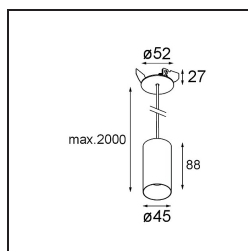

Date
Customer
Project
Type

Minude Suspended 45 1x LED 2700K Medium DE Black Chrome

Specifications

Material	11465080
Light Source Type	LED
LED Type	BRIDGELUX V6 HD G7
LED technology	LED COB
CRI	Min. 90
Colour Temperature	2700K
Lifetime	L80B10 @50,000 Hours
Lamp Included	Yes
Number of Light Sources	1
CIE flux code	100 100 100 100 60
Binning (SDCM)	2
Light Direction	Down
Optic	Lens
Measured beam angle (°)	29.0
Input Voltage	Constant Current Driver Required
Electrical Class	III
IP Rating	20
Glow wire rating (°C)	960
Indoor/Outdoor	Indoor
Application	Ceiling
Mounting	Suspended
Cut-out size (mm)	ø44
Mounting depth (mm)	70.0
Adjustability	Not Applicable
Distance to Lighted Object (m)	0,1
Primary Colour & Primary Finish	Black, Chrome
Gross weight (g)	373.0
Drive current (mA)	350 500
Min. forward voltage (Vf)	14,8 15,2
Max. forward voltage (Vf)	18,0 18,6
Connected load (W)	5,7 8,5
Luminous flux per lamp (lm)	429 578
Efficacy (lm/W)	75 68
Glare rating	1 1

Remark

- This Minude Suspended comes with a black ceiling rose

TM30 & CRI diagram

Light distribution & beam diagram

Installation Accessories

10889530 Installation Housing 123x100x80

12290730 Plaster Kit 100x120-45 1x