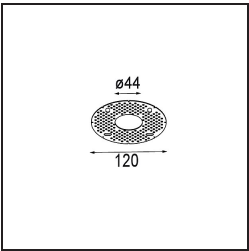

Date
Customer
Project
Type

Minude Suspended 45 1x LED 2700K Medium DE Black Chrome

Specifications

Material	11465080
Light Source Type	LED
LED Type	BRIDGELUX V6 HD G7
LED technology	LED COB
CRI	Min. 90
Colour Temperature	2700K
Lifetime	L80B10 @50,000 Hours
Lamp Included	Yes
Number of Light Sources	1
CIE flux code	100 100 100 100 60
Binning (SDCM)	2
Light Direction	Down
Optic	Lens
Measured beam angle (°)	29.0
Input Voltage	Constant Current Driver Required
Electrical Class	III
IP Rating	20
Glow wire rating (°C)	960
Indoor/Outdoor	Indoor
Application	Ceiling
Mounting	Suspended
Cut-out size (mm)	ø44
Mounting depth (mm)	70.0
Adjustability	Not Applicable
Distance to Lighted Object (m)	0,1
Primary Colour & Primary Finish	Black, Chrome
Gross weight (g)	373.0
Drive current (mA)	350 500
Min. forward voltage (Vf)	14,8 15,2
Max. forward voltage (Vf)	18,0 18,6
Connected load (W)	5,7 8,5
Luminous flux per lamp (lm)	429 578
Efficacy (lm/W)	75 68
Glare rating	1 1

Remark

- This Minude Suspended comes with a black ceiling rose

TM30 & CRI diagram

Light distribution & beam diagram

Installation Accessories

10889530 Installation Housing 123x100x80

12290730 Plaster Kit 100x120-45 1x