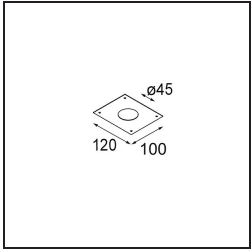

Date
Customer
Project
Type

Minude Suspended 45 1x LED 2700K Medium DE Black Chrome

Specifications

Material	11465080
Light Source Type	LED
LED Type	BRIDGELUX V6 HD G7
LED technology	LED COB
CRI	Min. 90
Colour Temperature	2700K
Lifetime	L80B20 @50,000 Hours
Lamp Included	Yes
Number of Light Sources	1
CIE flux code	100 100 100 100 60
Binning (SDCM)	2
Light Direction	Down
Optic	Lens
Measured beam angle (°)	29.0
Input Voltage	Constant Current Driver Required
Electrical Class	III
IP Rating	20
Glow wire rating (°C)	960
Indoor/Outdoor	Indoor
Application	Ceiling
Mounting	Suspended
Cut-out size (mm)	ø44
Mounting depth (mm)	70.0
Adjustability	Not Applicable
Distance to Lighted Object (m)	0,1
Primary Colour & Primary Finish	Black, Chrome
Gross weight (g)	373.0
Drive current (mA)	350 500
Min. forward voltage (Vf)	14,8 15,2
Max. forward voltage (Vf)	18,0 18,6
Connected load (W)	5,7 8,5
Delivered lumens (lm)	429 578
Efficacy (lm/W)	75 68
Glare rating	1 1

TM30 & CRI diagram

Light distribution & beam diagram

Diagrams

Installation Accessories

10889530 Installation Housing 123x100x80

12290730 Plaster Kit 100x120-45 1x

Choose a required accessory