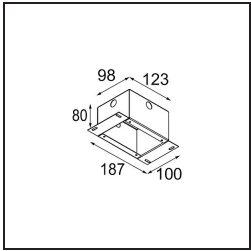

Date
Customer
Project
Type

Minude Suspended 45 1x LED 2700K Medium DE Black Chrome

Specifications

Material	11465080
Light Source Type	LED
LED Type	BRIDGELUX V6 HD G7
LED technology	LED COB
CRI	Min. 90
Colour Temperature	2700K
Lifetime	L80B20 @50,000 Hours
Lamp Included	Yes
Number of Light Sources	1
CIE flux code	100 100 100 100 60
Binning (SDCM)	2
Light Direction	Down
Optic	Lens
Measured beam angle (°)	29.0
Input Voltage	Constant Current Driver Required
Electrical Class	III
IP Rating	20
Glow wire rating (°C)	960
Indoor/Outdoor	Indoor
Application	Ceiling
Mounting	Suspended
Cut-out size (mm)	ø44
Mounting depth (mm)	70.0
Adjustability	Not Applicable
Distance to Lighted Object (m)	0,1
Primary Colour & Primary Finish	Black, Chrome
Gross weight (g)	373.0
Drive current (mA)	350 500
Min. forward voltage (Vf)	14,8 15,2
Max. forward voltage (Vf)	18,0 18,6
Connected load (W)	5,7 8,5
Delivered lumens (lm)	429 578
Efficacy (lm/W)	75 68
Glare rating	1 1

TM30 & CRI diagram

Light distribution & beam diagram

Diagrams

Installation Accessories

10889530 Installation Housing 123x100x80

12290730 Plaster Kit 100x120-45 1x

Choose a required accessory