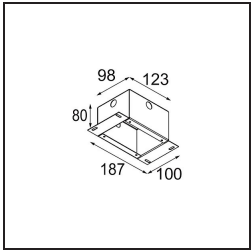

Date
Customer
Project
Type

*Minude Suspended 45 1x LED 2700K Medium DE Black Chrome*

**Specifications**

Material	11465080
Light Source Type	LED
LED Type	BRIDGELUX V6 HD G7
LED technology	LED COB
CRI	Min. 90
Colour Temperature	2700K
Lifetime	L80B10 @50,000 Hours
Lamp Included	Yes
Number of Light Sources	1
CIE flux code	100 100 100 100 60
Binning (SDCM)	2
Light Direction	Down
Optic	Lens
Measured beam angle (°)	29.0
Input Voltage	Constant Current Driver Required
Electrical Class	III
IP Rating	20
Glow wire rating (°C)	960
Indoor/Outdoor	Indoor
Application	Ceiling
Mounting	Suspended
Cut-out size (mm)	ø44
Mounting depth (mm)	70.0
Adjustability	Not Applicable
Distance to Lighted Object (m)	0,1
Primary Colour & Primary Finish	Black, Chrome
Gross weight (g)	373.0
Drive current (mA)	350      500
Min. forward voltage (Vf)	14,8      15,2
Max. forward voltage (Vf)	18,0      18,6
Connected load (W)	5,7      8,5
Delivered lumens (lm)	429      578
Efficacy (lm/W)	75      68
Glare rating	1      1

**TM30 & CRI diagram**

**Light distribution & beam diagram**

Diagrams

**Installation Accessories**

**10889530** Installation Housing 123x100x80

**12290730** Plaster Kit 100x120-45 1x

Choose a required accessory