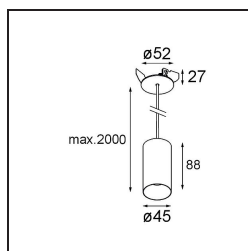

Date
Customer
Project
Type

*Minude Suspended 45 1x LED 2700K Medium DE Black Chrome*

**Specifications**

Material	11465080
Light Source Type	LED
LED Type	BRIDGELUX V6 HD G7
LED technology	LED COB
CRI	Min. 90
Colour Temperature	2700K
Lifetime	L80B10 @50,000 Hours
Lamp Included	Yes
Number of Light Sources	1
CIE flux code	100 100 100 100 60
Binning (SDCM)	2
Light Direction	Down
Optic	Lens
Measured beam angle (°)	29.0
Input Voltage	Constant Current Driver Required
Electrical Class	III
IP Rating	20
Glow wire rating (°C)	960
Indoor/Outdoor	Indoor
Application	Ceiling
Mounting	Suspended
Cut-out size (mm)	ø44
Mounting depth (mm)	70.0
Adjustability	Not Applicable
Distance to Lighted Object (m)	0,1
Primary Colour & Primary Finish	Black, Chrome
Gross weight (g)	373.0
Drive current (mA)	350      500
Min. forward voltage (Vf)	14,8      15,2
Max. forward voltage (Vf)	18,0      18,6
Connected load (W)	5,7      8,5
Delivered lumens (lm)	429      578
Efficacy (lm/W)	75      68
Glare rating	1      1