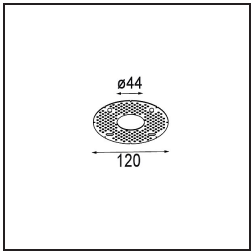

Date
Customer
Project
Type

Minude Suspended 45 1x LED 2700K Medium DE Black Chrome

Specifications

Material	11465080
Light Source Type	LED
LED Type	BRIDGELUX V6 HD G7
LED technology	LED COB
CRI	Min. 90
Colour Temperature	2700K
Lifetime	L80B10 @50,000 Hours
Lamp Included	Yes
Number of Light Sources	1
CIE flux code	100 100 100 100 60
Binning (SDCM)	2
Light Direction	Down
Optic	Lens
Measured beam angle (°)	29.0
Input Voltage	Constant Current Driver Required
Electrical Class	III
IP Rating	20
Glow wire rating (°C)	960
Indoor/Outdoor	Indoor
Application	Ceiling
Mounting	Suspended
Cut-out size (mm)	ø44
Mounting depth (mm)	70.0
Adjustability	Not Applicable
Distance to Lighted Object (m)	0,1
Primary Colour & Primary Finish	Black, Chrome
Gross weight (g)	373.0
Drive current (mA)	350 500
Min. forward voltage (Vf)	14,8 15,2
Max. forward voltage (Vf)	18,0 18,6
Connected load (W)	5,7 8,5
Luminous flux per lamp (lm)	429 578
Efficacy (lm/W)	75 68
Glare rating	1 1

Remark

- This Minude Suspended comes with a black ceiling rose

TM30 & CRI diagram

Light distribution & beam diagram

Installation Accessories

10889530 Installation Housing 123x100x80

12290730 Plaster Kit 100x120-45 1x