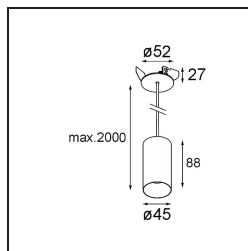

Date
Customer
Project
Type

Minude Suspended 45 1x LED 2700K Medium DE Black Chrome

Specifications

Material	11465080
Light Source Type	LED
LED Type	BRIDGELUX V6 HD G7
LED technology	LED COB
CRI	Min. 90
Colour Temperature	2700K
Lifetime	L80B10 @50,000 Hours
Lamp Included	Yes
Number of Light Sources	1
CIE flux code	100 100 100 100 60
Binning (SDCM)	2
Light Direction	Down
Optic	Lens
Measured beam angle (°)	29.0
Input Voltage	Constant Current Driver Required
Electrical Class	III
IP Rating	20
Glow wire rating (°C)	960
Indoor/Outdoor	Indoor
Application	Ceiling
Mounting	Suspended
Cut-out size (mm)	ø44
Mounting depth (mm)	70.0
Adjustability	Not Applicable
Distance to Lighted Object (m)	0,1
Primary Colour & Primary Finish	Black, Chrome
Gross weight (g)	373.0
Drive current (mA)	350 500
Min. forward voltage (Vf)	14,8 15,2
Max. forward voltage (Vf)	18,0 18,6
Connected load (W)	5,7 8,5
Luminous flux per lamp (lm)	429 578
Efficacy (lm/W)	75 68
Glare rating	1 1

Remark

- This Minude Suspended comes with a black ceiling rose

TM30 & CRI diagram

Light distribution & beam diagram

Installation Accessories

10889530 Installation Housing 123x100x80

12290730 Plaster Kit 100x120-45 1x