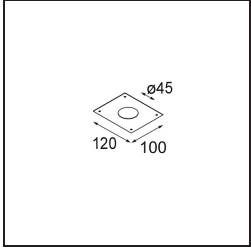

Date
Customer
Project
Type

Minude Suspended 45 1x LED 2700K Medium DE Black Chrome

Specifications

Material	11465080
Light Source Type	LED
LED Type	BRIDGELUX V6 HD G7
LED technology	LED COB
CRI	Min. 90
Colour Temperature	2700K
Lifetime	L80B10 @50,000 Hours
Lamp Included	Yes
Number of Light Sources	1
CIE flux code	100 100 100 100 60
Binning (SDCM)	2
Light Direction	Down
Optic	Lens
Measured beam angle (°)	29.0
Input Voltage	Constant Current Driver Required
Electrical Class	III
IP Rating	20
Glow wire rating (°C)	960
Indoor/Outdoor	Indoor
Application	Ceiling
Mounting	Suspended
Cut-out size (mm)	ø44
Mounting depth (mm)	70.0
Adjustability	Not Applicable
Distance to Lighted Object (m)	0,1
Primary Colour & Primary Finish	Black, Chrome
Gross weight (g)	373.0
Drive current (mA)	350 500
Min. forward voltage (Vf)	14,8 15,2
Max. forward voltage (Vf)	18,0 18,6
Connected load (W)	5,7 8,5
Luminous flux per lamp (lm)	429 578
Efficacy (lm/W)	75 68
Glare rating	1 1

Remark

- This Minude Suspended comes with a black ceiling rose

TM30 & CRI diagram

Light distribution & beam diagram

Installation Accessories

10889530 Installation Housing 123x100x80

12290730 Plaster Kit 100x120-45 1x