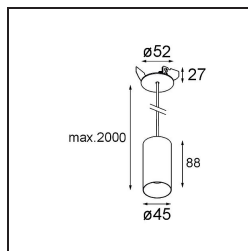

Date
Customer
Project
Type

Minude Suspended 45 1x LED 2700K Medium DE Black Chrome

Specifications

Material	11465080
Light Source Type	LED
LED Type	BRIDGELUX V6 HD G7
LED technology	LED COB
CRI	Min. 90
Colour Temperature	2700K
Lifetime	L80B20 @50,000 Hours
Lamp Included	Yes
Number of Light Sources	1
CIE flux code	100 100 100 100 60
Binning (SDCM)	2
Light Direction	Down
Optic	Lens
Measured beam angle (°)	29.0
Input Voltage	Constant Current Driver Required
Electrical Class	III
IP Rating	20
Glow wire rating (°C)	960
Indoor/Outdoor	Indoor
Application	Ceiling
Mounting	Suspended
Cut-out size (mm)	ø44
Mounting depth (mm)	70.0
Adjustability	Not Applicable
Distance to Lighted Object (m)	0,1
Primary Colour & Primary Finish	Black, Chrome
Gross weight (g)	373.0
Drive current (mA)	350 500
Min. forward voltage (Vf)	14,8 15,2
Max. forward voltage (Vf)	18,0 18,6
Connected load (W)	5,7 8,5
Delivered lumens (lm)	429 578
Efficacy (lm/W)	75 68
Glare rating	1 1

TM30 & CRI diagram

Light distribution & beam diagram

Diagrams

Installation Accessories

10889530 Installation Housing 123x100x80

12290730 Plaster Kit 100x120-45 1x

Choose a required accessory