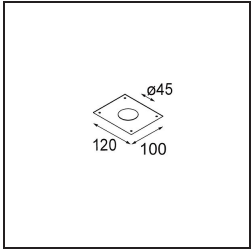

Date
Customer
Project
Type

*Minude Suspended 45 1x LED 2700K Medium DE Black Chrome*

**Specifications**

Material	11465080
Light Source Type	LED
LED Type	BRIDGELUX V6 HD G7
LED technology	LED COB
CRI	Min. 90
Colour Temperature	2700K
Lifetime	L80B10 @50,000 Hours
Lamp Included	Yes
Number of Light Sources	1
CIE flux code	100 100 100 100 60
Binning (SDCM)	2
Light Direction	Down
Optic	Lens
Measured beam angle (°)	29.0
Input Voltage	Constant Current Driver Required
Electrical Class	III
IP Rating	20
Glow wire rating (°C)	960
Indoor/Outdoor	Indoor
Application	Ceiling
Mounting	Suspended
Cut-out size (mm)	ø44
Mounting depth (mm)	70.0
Adjustability	Not Applicable
Distance to Lighted Object (m)	0,1
Primary Colour & Primary Finish	Black, Chrome
Gross weight (g)	373.0
Drive current (mA)	350      500
Min. forward voltage (Vf)	14,8      15,2
Max. forward voltage (Vf)	18,0      18,6
Connected load (W)	5,7      8,5
Delivered lumens (lm)	429      578
Efficacy (lm/W)	75      68
Glare rating	1      1

**TM30 & CRI diagram**

**Light distribution & beam diagram**

Diagrams

**Installation Accessories**

**10889530** Installation Housing 123x100x80

**12290730** Plaster Kit 100x120-45 1x

Choose a required accessory