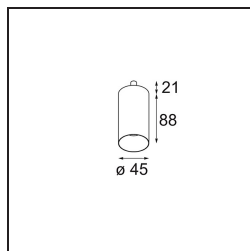

### Specifications

Material	13710680
Light Source Type	LED
LED Type	CITIZEN CLU7A3
LED technology	LED COB
CRI	Min. 90
Colour Temperature	2700K
Lifetime	L90B10 @50,000 Hours
Lamp Included	Yes
Number of Light Sources	1
CIE flux code	100 100 100 100 41
Binning (SDCM)	2
Light Direction	Down
Optic	Lens
Measured beam angle (°)	17.0
Input Voltage	Constant Current Driver Required
Electrical Class	III
IP Rating	20
Glow wire rating (°C)	960
Indoor/Outdoor	Indoor
Application	Ceiling, Wall
Adjustability	H 360° V 0°/+90°
Distance to Lighted Object (m)	0,1
Primary Colour & Primary Finish	Black, Chrome
Gross weight (g)	247.0
Drive current (mA)	350      500
Min. forward voltage (Vf)	11,2      11,2
Max. forward voltage (Vf)	13,2      13,2
Connected load (W)	4,1      6,1
Luminous flux per lamp (lm)	204      276
Efficacy (lm/W)	50      45
Glare rating	1      1
Remark	<ul style="list-style-type: none"> <li>This is not a complete product. Modupoint Round or Modupoint Square system required.</li> </ul>