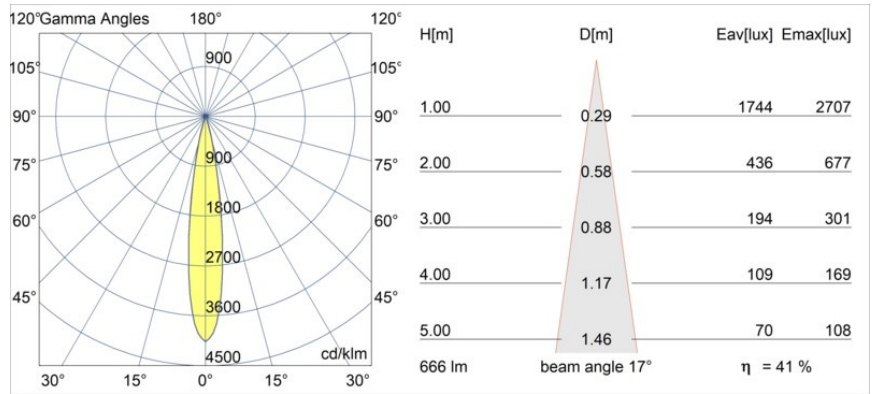

Light distribution & beam diagram