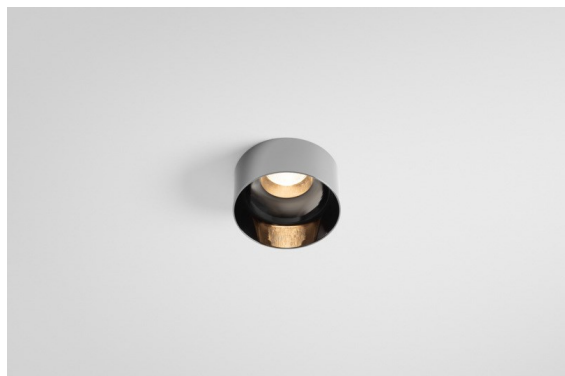

Date
Customer
Project
Type

*Minude Out Recessed 49 23 1x IP54 LED 3000K Spot DE Black Chrome*

Minude's yogic flexibility will surprise you about as much as its bare, cylindrical design. Express a refined and minimalistic look & feel on walls, on high or low ceilings. Try more than one Minude on our Pista track or on our redesigned Modupoint LED. Its long string of colours and miniature size will make a big impression.

### Specifications

Material	13710580
Light Source Type	LED
LED Type	CITIZEN CLU7A3
LED technology	LED COB
CRI	Min. 90
Colour Temperature	3000K
Lifetime	L90B10 @50,000 Hours
Lamp Included	Yes
Number of Light Sources	1
CIE flux code	100 100 100 100 40
Binning (SDCM)	2
Light Direction	Down
Optic	Lens
Measured beam angle (°)	16.0
Input Voltage	Constant Current Driver Required
Electrical Class	III
IP Rating	54
Glow wire rating (°C)	960
Indoor/Outdoor	Indoor
Application	Ceiling, Wall
Mounting	Recessed
Cut-out size (mm)	ø44
Mounting depth (mm)	80.0
Adjustability	Not Applicable
Distance to Lighted Object (m)	0,1
Primary Colour & Primary Finish	Black, Chrome
Gross weight (g)	186.0
Drive current (mA)	350      500
Min. forward voltage (Vf)	11,2      11,2
Max. forward voltage (Vf)	13,2      13,2
Connected load (W)	4,1      6,1
Luminous flux per lamp (lm)	207      280
Efficacy (lm/W)	51      46
Glare rating	1      1