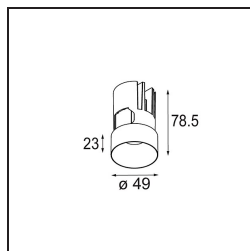

Date
Customer
Project
Type

*Minude Out Recessed 49 23 1x IP54 LED 3000K Spot DE Black Chrome*

Minude's yogic flexibility will surprise you about as much as its bare, cylindrical design. Express a refined and minimalistic look & feel on walls, on high or low ceilings. Try more than one Minude on our Pista track or on our redesigned Modupoint LED. Its long string of colours and miniature size will make a big impression.

### Specifications

Material	13710580
Light Source Type	LED
LED Type	CITIZEN CLU7A3
LED technology	LED COB
CRI	Min. 90
Colour Temperature	3000K
Lifetime	L90B10 @50,000 Hours
Lamp Included	Yes
Number of Light Sources	1
CIE flux code	100 100 100 100 40
Binning (SDCM)	2
Light Direction	Down
Optic	Lens
Measured beam angle (°)	16.0
Input Voltage	Constant Current Driver Required
Electrical Class	III
IP Rating	54
Glow wire rating (°C)	960
Indoor/Outdoor	Indoor
Application	Ceiling, Wall
Mounting	Recessed
Cut-out size (mm)	ø44
Mounting depth (mm)	80.0
Adjustability	Not Applicable
Distance to Lighted Object (m)	0,1
Primary Colour & Primary Finish	Black, Chrome
Gross weight (g)	186.0
Drive current (mA)	350      500
Min. forward voltage (Vf)	11,2      11,2
Max. forward voltage (Vf)	13,2      13,2
Connected load (W)	4,1      6,1
Luminous flux per lamp (lm)	207      280
Efficacy (lm/W)	51      46
Glare rating	1      1