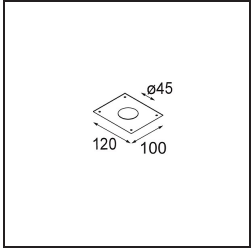

### Specifications

Material	13710580
Light Source Type	LED
LED Type	CITIZEN CLU7A3
LED technology	LED COB
CRI	Min. 90
Colour Temperature	3000K
Lifetime	L90B10 @50,000 Hours
Lamp Included	Yes
Number of Light Sources	1
CIE flux code	100 100 100 100 40
Binning (SDCM)	2
Light Direction	Down
Optic	Lens
Measured beam angle (°)	16.0
Input Voltage	Constant Current Driver Required
Electrical Class	III
IP Rating	54
Glow wire rating (°C)	960
Indoor/Outdoor	Indoor
Application	Ceiling, Wall
Mounting	Recessed
Cut-out size (mm)	ø44
Mounting depth (mm)	80.0
Adjustability	Not Applicable
Distance to Lighted Object (m)	0,1
Primary Colour & Primary Finish	Black, Chrome
Gross weight (g)	186.0
Drive current (mA)	350      500
Min. forward voltage (Vf)	11,2      11,2
Max. forward voltage (Vf)	13,2      13,2
Connected load (W)	4,1      6,1
Luminous flux per lamp (lm)	207      280
Efficacy (lm/W)	51      46
Glare rating	1      1

**TM30 & CRI diagram**

**Light distribution & beam diagram**

Diagrams

**Installation Accessories**

**12293730** Plaster Kit 44 1x

**10889530** Installation Housing 123x100x80

**12290730** Plaster Kit 100x120-45 1x