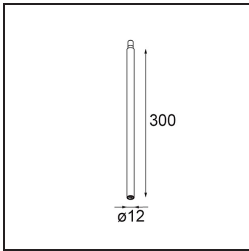

Specifications

Material	11463180
Light Source Type	LED
LED Type	BRIDGELUX V6 HD G7
LED technology	LED COB
CRI	Min. 90
Colour Temperature	3000K
Lifetime	L80B10 @50,000 Hours
Lamp Included	Yes
Number of Light Sources	1
CIE flux code	100 100 100 100 60
Binning (SDCM)	2
Light Direction	Down
Optic	Lens
Measured beam angle (°)	29.0
Input Voltage	Constant Current Driver Required
Electrical Class	III
IP Rating	20
Glow wire rating (°C)	960
Indoor/Outdoor	Indoor
Application	Ceiling, Wall
Adjustability	H 360° V 0°/+90°
Distance to Lighted Object (m)	0,1
Primary Colour & Primary Finish	Black, Chrome
Gross weight (g)	258.0
Drive current (mA)	350 500
Min. forward voltage (Vf)	14,8 15,2
Max. forward voltage (Vf)	18,0 18,6
Connected load (W)	5,7 8,5
Luminous flux per lamp (lm)	438 590
Efficacy (lm/W)	77 69
Glare rating	1 1
Remark	<ul style="list-style-type: none"> This is not a complete product. Modupoint Round or Modupoint Square system required.

TM30 & CRI diagram

Light distribution & beam diagram

Diagrams

Decorative Accessories

13240009 Stick Modupoint 100 White Structure
13240032 Stick Modupoint 100 Black Structure

13240109 Stick Modupoint 200 White Structure
13240132 Stick Modupoint 200 Black Structure