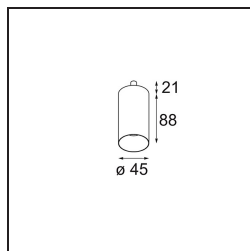

Specifications

Material	11463180
Light Source Type	LED
LED Type	BRIDGELUX V6 HD G7
LED technology	LED COB
CRI	Min. 90
Colour Temperature	3000K
Lifetime	L80B10 @50,000 Hours
Lamp Included	Yes
Number of Light Sources	1
CIE flux code	100 100 100 100 60
Binning (SDCM)	2
Light Direction	Down
Optic	Lens
Measured beam angle (°)	29.0
Input Voltage	Constant Current Driver Required
Electrical Class	III
IP Rating	20
Glow wire rating (°C)	960
Indoor/Outdoor	Indoor
Application	Ceiling, Wall
Adjustability	H 360° V 0°/+90°
Distance to Lighted Object (m)	0,1
Primary Colour & Primary Finish	Black, Chrome
Gross weight (g)	258.0
Drive current (mA)	350 500
Min. forward voltage (Vf)	14,8 15,2
Max. forward voltage (Vf)	18,0 18,6
Connected load (W)	5,7 8,5
Luminous flux per lamp (lm)	438 590
Efficacy (lm/W)	77 69
Glare rating	1 1
Remark	<ul style="list-style-type: none"> This is not a complete product. Modupoint Round or Modupoint Square system required.