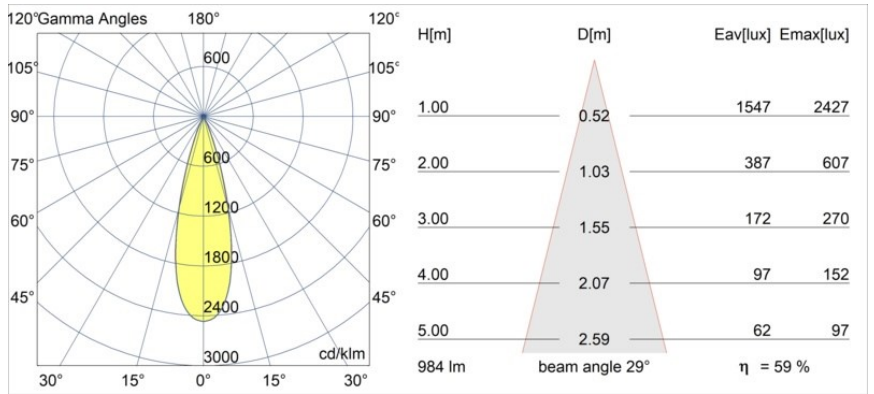

Light distribution & beam diagram