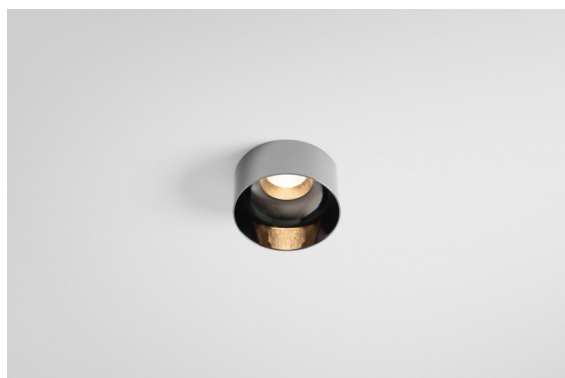

Date
Customer
Project
Type

*Minude Out Recessed 49 23 1x IP54 LED 2700K Spot DE Black Chrome*

Minude's yogic flexibility will surprise you about as much as its bare, cylindrical design. Express a refined and minimalistic look & feel on walls, on high or low ceilings. Try more than one Minude on our Pista track or on our redesigned Modupoint LED. Its long string of colours and miniature size will make a big impression.

### Specifications

Material	13710480
Light Source Type	LED
LED Type	CITIZEN CLU7A3
LED technology	LED COB
CRI	Min. 90
Colour Temperature	2700K
Lifetime	L90B10 @50,000 Hours
Lamp Included	Yes
Number of Light Sources	1
CIE flux code	100 100 100 100 40
Binning (SDCM)	2
Light Direction	Down
Optic	Lens
Measured beam angle (°)	16.0
Input Voltage	Constant Current Driver Required
Electrical Class	III
IP Rating	54
Glow wire rating (°C)	960
Indoor/Outdoor	Indoor
Application	Ceiling, Wall
Mounting	Recessed
Cut-out size (mm)	ø44
Mounting depth (mm)	80.0
Adjustability	Not Applicable
Distance to Lighted Object (m)	0,1
Primary Colour & Primary Finish	Black, Chrome
Gross weight (g)	186.0
Drive current (mA)	350      500
Min. forward voltage (Vf)	11,2      11,2
Max. forward voltage (Vf)	13,2      13,2
Connected load (W)	4,1      6,1
Luminous flux per lamp (lm)	196      265
Efficacy (lm/W)	48      43
Glare rating	1      1