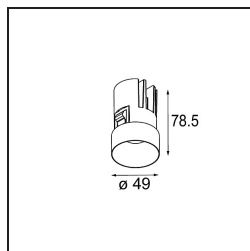

Date
Customer
Project
Type

Minude Recessed Trimless 49 1x IP54 LED 3000K Spot DE Black Chrome

Specifications

Material	13710380
Light Source Type	LED
LED Type	CITIZEN CLU7A3
LED technology	LED COB
CRI	Min. 90
Colour Temperature	3000K
Lifetime	L90B10 @50,000 Hours
Lamp Included	Yes
Number of Light Sources	1
CIE flux code	100 100 100 100 40
Binning (SDCM)	2
Light Direction	Down
Optic	Lens
Measured beam angle (°)	16.0
Input Voltage	Constant Current Driver Required
Electrical Class	III
IP Rating	54
Glow wire rating (°C)	960
Indoor/Outdoor	Indoor
Application	Ceiling, Wall
Mounting	Recessed
Cut-out size (mm)	ø79 for use with recessed or concrete ring
Mounting depth (mm)	100.0
Adjustability	Not Applicable
Distance to Lighted Object (m)	0,1
Primary Colour & Primary Finish	Black, Chrome
Gross weight (g)	186.0
Drive current (mA)	350 500
Min. forward voltage (Vf)	11,2 11,2
Max. forward voltage (Vf)	13,2 13,2
Connected load (W)	4,1 6,1
Luminous flux per lamp (lm)	207 280
Efficacy (lm/W)	51 46
Glare rating	1 1

TM30 & CRI diagram

Light distribution & beam diagram

Diagrams

Installation Accessories

■ **13642030** Ring Recessed Trimless 50 1x

■ **13642130** Concrete Ring 50 Standard Installation Housing

■ Choose a required accessory