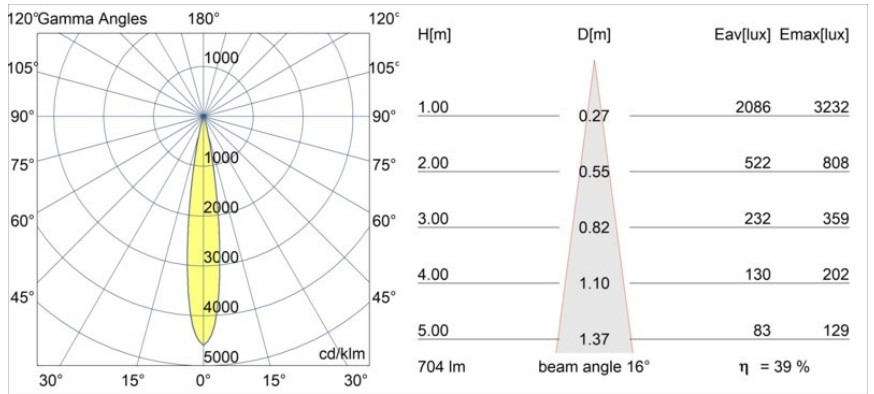

Light distribution & beam diagram