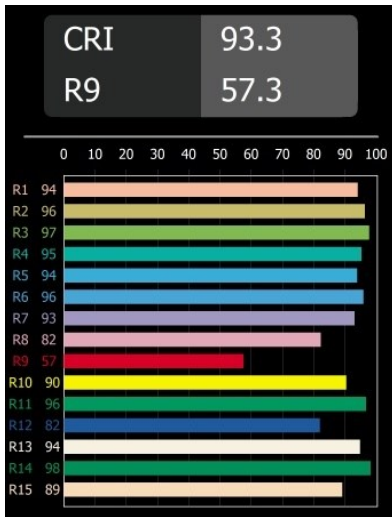

TM30 & CRI diagram