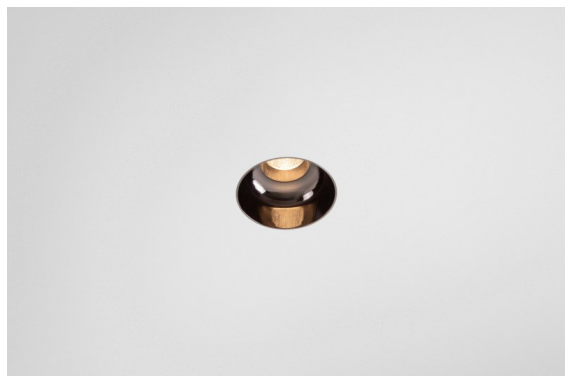

Date
Customer
Project
Type

Minude Recessed Trimless 49 1x IP54 LED 3000K Spot DE Black Chrome

Specifications

Material	13710380
Light Source Type	LED
LED Type	CITIZEN CLU7A3
LED technology	LED COB
CRI	Min. 90
Colour Temperature	3000K
Lifetime	L90B10 @50,000 Hours
Lamp Included	Yes
Number of Light Sources	1
CIE flux code	100 100 100 100 40
Binning (SDCM)	2
Light Direction	Down
Optic	Lens
Measured beam angle (°)	16.0
Input Voltage	Constant Current Driver Required
Electrical Class	III
IP Rating	54
Glow wire rating (°C)	960
Indoor/Outdoor	Indoor
Application	Ceiling, Wall
Mounting	Recessed
Cut-out size (mm)	ø79 for use with recessed or concrete ring
Mounting depth (mm)	100.0
Adjustability	Not Applicable
Distance to Lighted Object (m)	0,1
Primary Colour & Primary Finish	Black, Chrome
Gross weight (g)	186.0
Drive current (mA)	350 500
Min. forward voltage (Vf)	11,2 11,2
Max. forward voltage (Vf)	13,2 13,2
Connected load (W)	4,1 6,1
Luminous flux per lamp (lm)	207 280
Efficacy (lm/W)	51 46
Glare rating	1 1

Minude's yogic flexibility will surprise you about as much as its bare, cylindrical design. Express a refined and minimalistic look & feel on walls, on high or low ceilings. Try more than one Minude on our Pista track or on our redesigned Modupoint LED. Its long string of colours and miniature size will make a big impression.