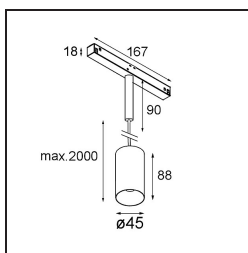

Specifications

Material	11462380
Light Source Type	LED
LED Type	BRIDGELUX V6 HD G7
LED technology	LED COB
CRI	Min. 90
Colour Temperature	3000K
Lifetime	L80B10 @50,000 Hours
Lamp Included	Yes
Number of Light Sources	1
CIE flux code	100 100 100 100 60
Binning (SDCM)	2
Light Direction	Down
Optic	Lens
Measured beam angle (°)	29.0
Input Voltage	48Vdc
Luminaire power (W)	11.0
Electrical Class	III
IP Rating	20
Glow wire rating (°C)	960
Dimming Protocol	DALI
DALI Standard	DALI-2
Indoor/Outdoor	Indoor
Application	Ceiling
Mounting	Suspended
Adjustability	Not Applicable
Distance to Lighted Object (m)	0,1
Primary Colour & Primary Finish	Black, Chrome
Gross weight (g)	458.0
Luminous flux per lamp (lm)	590
Efficacy (lm/W)	54
Glare rating	1
Remark	<ul style="list-style-type: none"> • This is not a complete product. Pista track 48V system required. • For installations without dimmer, it is recommended to use 1-10 V luminaires.