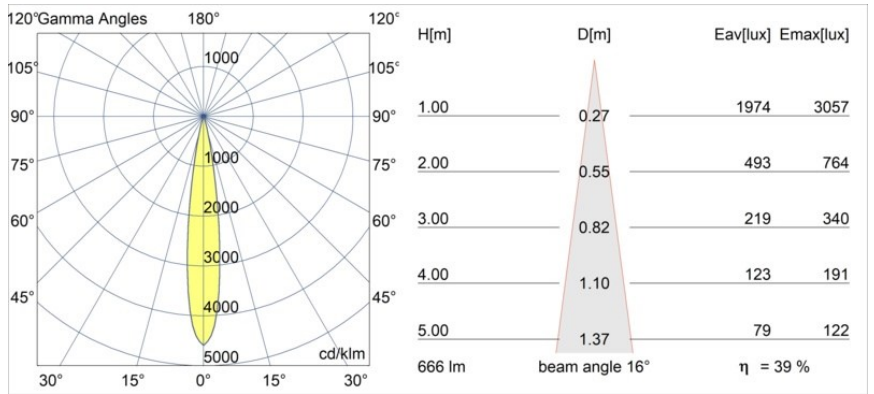

Light distribution & beam diagram