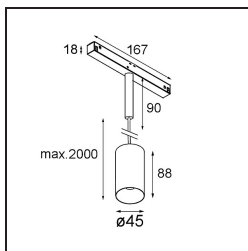

Date
Customer
Project
Type

*Minude Track 48V Suspended 45 1x LED 3000K Medium 1-10V Black Chrome*

Minude's yogic flexibility will surprise you about as much as its bare, cylindrical design. Express a refined and minimalistic look & feel on walls, on high or low ceilings. Try more than one Minude on our Pista track or on our redesigned Modupoint LED. Its long string of colours and miniature size will make a big impression.

### Specifications

Material	11462280
Light Source Type	LED
LED Type	BRIDGELUX V6 HD G7
LED technology	LED COB
CRI	Min. 90
Colour Temperature	3000K
Lifetime	L80B10 @50,000 Hours
Lamp Included	Yes
Number of Light Sources	1
CIE flux code	100 100 100 100 60
Binning (SDCM)	2
Light Direction	Down
Optic	Lens
Measured beam angle (°)	29.0
Input Voltage	48Vdc
Luminaire power (W)	11.0
Electrical Class	III
IP Rating	20
Glow wire rating (°C)	960
Dimming Protocol	1-10V
Indoor/Outdoor	Indoor
Application	Ceiling
Mounting	Suspended
Adjustability	Not Applicable
Distance to Lighted Object (m)	0,1
Primary Colour & Primary Finish	Black, Chrome
Gross weight (g)	458.0
Luminous flux per lamp (lm)	590
Efficacy (lm/W)	54
Glare rating	1
Remark	<ul style="list-style-type: none"> <li>• This is not a complete product. Pista track 48V system required.</li> <li>• For installations without dimmer, it is recommended to use 1-10 V luminaires.</li> </ul>

**TM30 & CRI diagram**

**Light distribution & beam diagram**

Diagrams