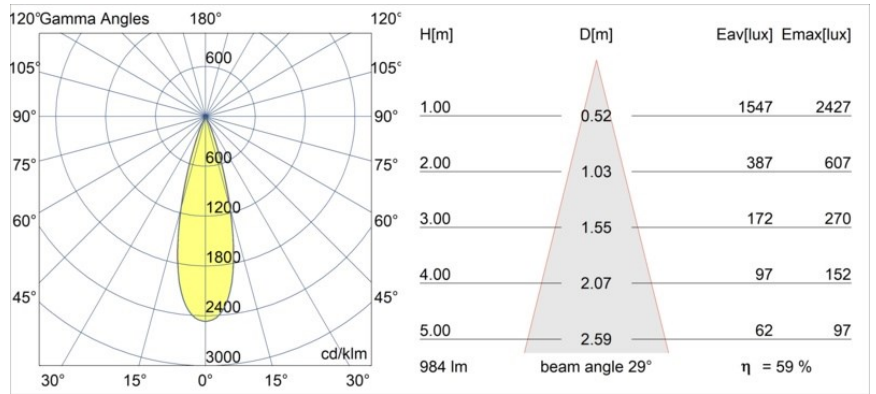

### Specifications

Material	11462280
Light Source Type	LED
LED Type	BRIDGELUX V6 HD G7
LED technology	LED COB
CRI	Min. 90
Colour Temperature	3000K
Lifetime	L80B10 @50,000 Hours
Lamp Included	Yes
Number of Light Sources	1
CIE flux code	100 100 100 100 60
Binning (SDCM)	2
Light Direction	Down
Optic	Lens
Measured beam angle (°)	29.0
Input Voltage	48Vdc
Luminaire power (W)	11.0
Electrical Class	III
IP Rating	20
Glow wire rating (°C)	960
Dimming Protocol	1-10V
Indoor/Outdoor	Indoor
Application	Ceiling
Mounting	Suspended
Adjustability	Not Applicable
Distance to Lighted Object (m)	0,1
Primary Colour & Primary Finish	Black, Chrome
Gross weight (g)	458.0
Luminous flux per lamp (lm)	590
Efficacy (lm/W)	54
Glare rating	1
Remark	<ul style="list-style-type: none"> <li>• This is not a complete product. Pista track 48V system required.</li> <li>• For installations without dimmer, it is recommended to use 1-10 V luminaires.</li> </ul>

**TM30 & CRI diagram**

**Light distribution & beam diagram**

Diagrams