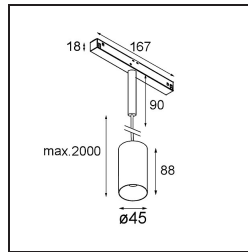

Specifications

Material	11462180
Light Source Type	LED
LED Type	BRIDGELUX V6 HD G7
LED technology	LED COB
CRI	Min. 90
Colour Temperature	2700K
Lifetime	L80B10 @50,000 Hours
Lamp Included	Yes
Number of Light Sources	1
CIE flux code	100 100 100 100 60
Binning (SDCM)	2
Light Direction	Down
Optic	Lens
Measured beam angle (°)	29.0
Input Voltage	48Vdc
Luminaire power (W)	11.0
Electrical Class	III
IP Rating	20
Glow wire rating (°C)	960
Dimming Protocol	DALI
DALI Standard	DALI-2
Indoor/Outdoor	Indoor
Application	Ceiling
Mounting	Suspended
Adjustability	Not Applicable
Distance to Lighted Object (m)	0,1
Primary Colour & Primary Finish	Black, Chrome
Gross weight (g)	458.0
Luminous flux per lamp (lm)	578
Efficacy (lm/W)	53
Glare rating	1
Remark	<ul style="list-style-type: none"> • This is not a complete product. Pista track 48V system required. • For installations without dimmer, it is recommended to use 1-10 V luminaires.