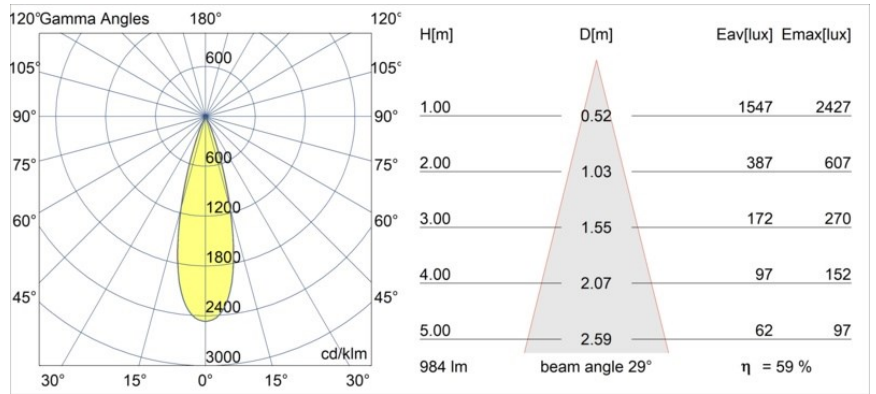

Light distribution & beam diagram