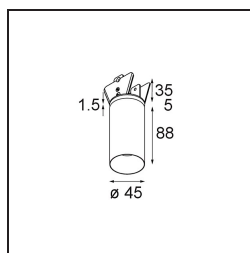

Specifications

Material	11461180
Light Source Type	LED
LED Type	BRIDGELUX V6 HD G7
LED technology	LED COB
CRI	Min. 90
Colour Temperature	3000K
Lifetime	L80B10 @50,000 Hours
Lamp Included	Yes
Number of Light Sources	1
CIE flux code	100 100 100 100 60
Binning (SDCM)	2
Light Direction	Down
Optic	Lens
Measured beam angle (°)	29.0
Input Voltage	Constant Current Driver Required
Electrical Class	III
IP Rating	20
Glow wire rating (°C)	960
Indoor/Outdoor	Indoor
Application	Ceiling, Wall
Mounting	Semi-Recessed
Cut-out size (mm)	ø40
Mounting depth (mm)	110.0
Adjustability	H 360° V 0°/+90°
Distance to Lighted Object (m)	0,1
Primary Colour & Primary Finish	Black, Chrome
Gross weight (g)	314.0
Drive current (mA)	350 500
Min. forward voltage (Vf)	14,8 15,2
Max. forward voltage (Vf)	18,0 18,6
Connected load (W)	5,7 8,5
Luminous flux per lamp (lm)	438 590
Efficacy (lm/W)	77 69
Glare rating	1 1

Remark

- 3500K and 4000K on request
-

TM30 & CRI diagram

Light distribution & beam diagram

Diagrams

Installation Accessories

10889530 Installation Housing 123x100x80

12293130 Plaster Kit 100x120-40 1x