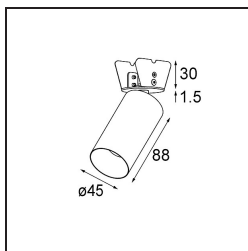

Minude Semi-Recessed Adjustable 45 1x LED 2700K Medium DE Black Chrome

Specifications

Material	11461080
Light Source Type	LED
LED Type	BRIDGELUX V6 HD G7
LED technology	LED COB
CRI	Min. 90
Colour Temperature	2700K
Lifetime	L80B10 @50,000 Hours
Lamp Included	Yes
Number of Light Sources	1
CIE flux code	100 100 100 100 60
Binning (SDCM)	2
Light Direction	Down
Optic	Lens
Measured beam angle (°)	29.0
Input Voltage	Constant Current Driver Required
Electrical Class	III
IP Rating	20
Glow wire rating (°C)	960
Indoor/Outdoor	Indoor
Application	Ceiling, Wall
Mounting	Semi-Recessed
Cut-out size (mm)	ø40
Mounting depth (mm)	110.0
Adjustability	H 360° V 0°/+90°
Distance to Lighted Object (m)	0,1
Primary Colour & Primary Finish	Black, Chrome
Gross weight (g)	314.0
Drive current (mA)	350 500
Min. forward voltage (Vf)	14,8 15,2
Max. forward voltage (Vf)	18,0 18,6
Connected load (W)	5,7 8,5
Luminous flux per lamp (lm)	429 578
Efficacy (lm/W)	75 68
Glare rating	1 1