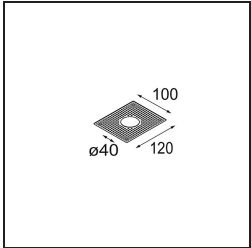

Specifications

Material	11461080
Light Source Type	LED
LED Type	BRIDGELUX V6 HD G7
LED technology	LED COB
CRI	Min. 90
Colour Temperature	2700K
Lifetime	L80B10 @50,000 Hours
Lamp Included	Yes
Number of Light Sources	1
CIE flux code	100 100 100 100 60
Binning (SDCM)	2
Light Direction	Down
Optic	Lens
Measured beam angle (°)	29.0
Input Voltage	Constant Current Driver Required
Electrical Class	III
IP Rating	20
Glow wire rating (°C)	960
Indoor/Outdoor	Indoor
Application	Ceiling, Wall
Mounting	Semi-Recessed
Cut-out size (mm)	ø40
Mounting depth (mm)	110.0
Adjustability	H 360° V 0°/+90°
Distance to Lighted Object (m)	0,1
Primary Colour & Primary Finish	Black, Chrome
Gross weight (g)	314.0
Drive current (mA)	350 500
Min. forward voltage (Vf)	14,8 15,2
Max. forward voltage (Vf)	18,0 18,6
Connected load (W)	5,7 8,5
Luminous flux per lamp (lm)	429 578
Efficacy (lm/W)	75 68
Glare rating	1 1

Remark

- 3500K and 4000K on request
-

TM30 & CRI diagram

Light distribution & beam diagram

Installation Accessories

10889530 Installation Housing 123x100x80

12293130 Plaster Kit 100x120-40 1x

Choose a required accessory