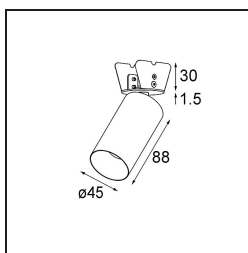

Date
Customer
Project
Type

Minude Semi-Recessed Adjustable 45 1x LED 2700K Medium DE Black Chrome

Minude's yogic flexibility will surprise you about as much as its bare, cylindrical design. Express a refined and minimalistic look & feel on walls, on high or low ceilings. Try more than one Minude on our Pista track or on our redesigned Modupoint LED. Its long string of colours and miniature size will make a big impression.

Specifications

Material	11461080
Light Source Type	LED
LED Type	BRIDGELUX V6 HD G7
LED technology	LED COB
CRI	Min. 90
Colour Temperature	2700K
Lifetime	L80B10 @50,000 Hours
Lamp Included	Yes
Number of Light Sources	1
CIE flux code	100 100 100 100 60
Binning (SDCM)	2
Light Direction	Down
Optic	Lens
Measured beam angle (°)	29.0
Input Voltage	Constant Current Driver Required
Electrical Class	III
IP Rating	20
Glow wire rating (°C)	960
Indoor/Outdoor	Indoor
Application	Ceiling, Wall
Mounting	Semi-Recessed
Cut-out size (mm)	ø40
Mounting depth (mm)	110.0
Adjustability	H 360° V 0°/+90°
Distance to Lighted Object (m)	0,1
Primary Colour & Primary Finish	Black, Chrome
Gross weight (g)	314.0
Drive current (mA)	350 500
Min. forward voltage (Vf)	14,8 15,2
Max. forward voltage (Vf)	18,0 18,6
Connected load (W)	5,7 8,5
Luminous flux per lamp (lm)	429 578
Efficacy (lm/W)	75 68
Glare rating	1 1