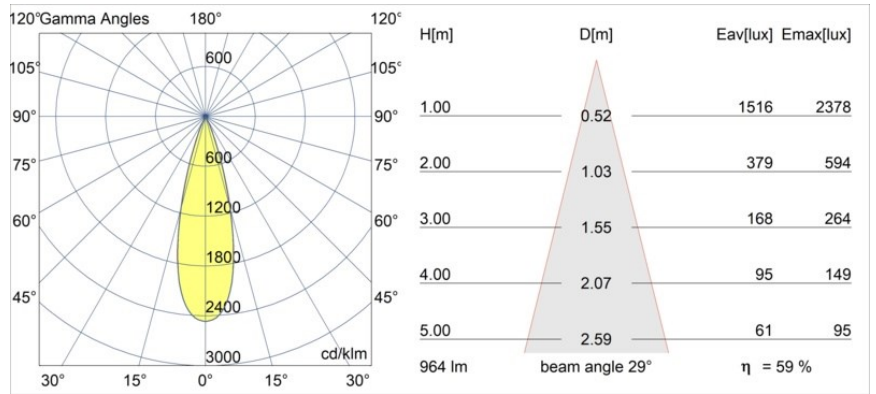

Light distribution & beam diagram