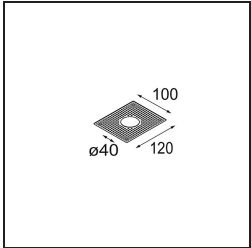

Minude Semi-Recessed Adjustable 45 1x LED 2700K Medium DE Black Chrome

Specifications

Material	11461080
Light Source Type	LED
LED Type	BRIDGELUX V6 HD G7
LED technology	LED COB
CRI	Min. 90
Colour Temperature	2700K
Lifetime	L80B10 @50,000 Hours
Lamp Included	Yes
Number of Light Sources	1
CIE flux code	100 100 100 100 60
Binning (SDCM)	2
Light Direction	Down
Optic	Lens
Measured beam angle (°)	29.0
Input Voltage	Constant Current Driver Required
Electrical Class	III
IP Rating	20
Glow wire rating (°C)	960
Indoor/Outdoor	Indoor
Application	Ceiling, Wall
Mounting	Semi-Recessed
Cut-out size (mm)	ø40
Mounting depth (mm)	110.0
Adjustability	H 360° V 0°/+90°
Distance to Lighted Object (m)	0,1
Primary Colour & Primary Finish	Black, Chrome
Gross weight (g)	314.0
Drive current (mA)	350 500
Min. forward voltage (Vf)	14,8 15,2
Max. forward voltage (Vf)	18,0 18,6
Connected load (W)	5,7 8,5
Luminous flux per lamp (lm)	429 578
Efficacy (lm/W)	75 68
Glare rating	1 1

Remark

- 3500K and 4000K on request
-

TM30 & CRI diagram

Light distribution & beam diagram

Diagrams

Installation Accessories

10889530 Installation Housing 123x100x80

12293130 Plaster Kit 100x120-40 1x