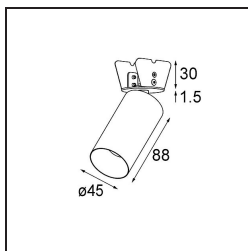

Date
Customer
Project
Type

Minude Semi-Recessed Adjustable 45 1x LED 2700K Medium DE Black Chrome

Specifications

Material	11461080
Light Source Type	LED
LED Type	BRIDGELUX V6 HD G7
LED technology	LED COB
CRI	Min. 90
Colour Temperature	2700K
Lifetime	L80B20 @50,000 Hours
Lamp Included	Yes
Number of Light Sources	1
CIE flux code	100 100 100 100 60
Binning (SDCM)	2
Light Direction	Down
Optic	Lens
Measured beam angle (°)	29.0
Input Voltage	Constant Current Driver Required
Electrical Class	III
IP Rating	20
Glow wire rating (°C)	960
Indoor/Outdoor	Indoor
Application	Ceiling, Wall
Mounting	Semi-Recessed
Cut-out size (mm)	ø40
Mounting depth (mm)	110.0
Adjustability	H 360° V 0°/+90°
Distance to Lighted Object (m)	0,1
Primary Colour & Primary Finish	Black, Chrome
Gross weight (g)	314.0
Drive current (mA)	350 500
Min. forward voltage (Vf)	14,8 15,2
Max. forward voltage (Vf)	18,0 18,6
Connected load (W)	5,7 8,5
Delivered lumens (lm)	429 578
Efficacy (lm/W)	75 68
Glare rating	1 1
Remark	• 3500K and 4000K on request