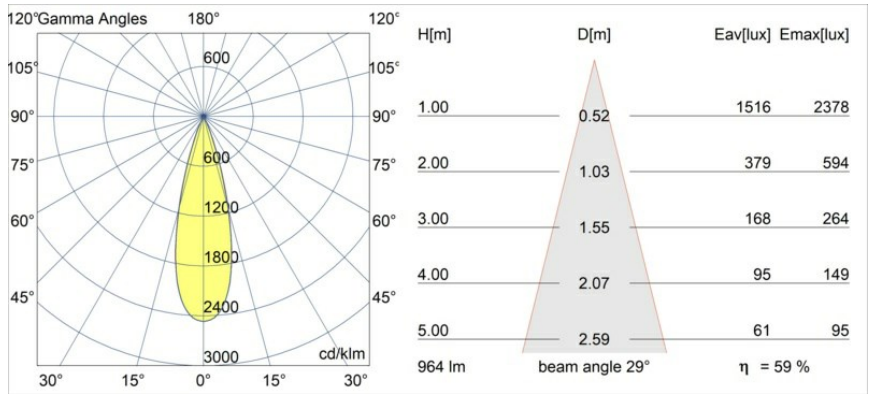

Light distribution & beam diagram