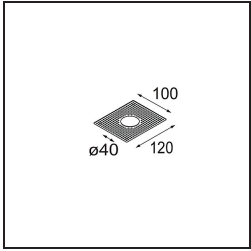

Date
Customer
Project
Type

Minude Semi-Recessed Adjustable 45 1x LED 2700K Medium DE Black Chrome

Specifications

Material	11461080
Light Source Type	LED
LED Type	BRIDGELUX V6 HD G7
LED technology	LED COB
CRI	Min. 90
Colour Temperature	2700K
Lifetime	L80B20 @50,000 Hours
Lamp Included	Yes
Number of Light Sources	1
CIE flux code	100 100 100 100 60
Binning (SDCM)	2
Light Direction	Down
Optic	Lens
Measured beam angle (°)	29.0
Input Voltage	Constant Current Driver Required
Electrical Class	III
IP Rating	20
Glow wire rating (°C)	960
Indoor/Outdoor	Indoor
Application	Ceiling, Wall
Mounting	Semi-Recessed
Cut-out size (mm)	ø40
Mounting depth (mm)	110.0
Adjustability	H 360° V 0°/+90°
Distance to Lighted Object (m)	0,1
Primary Colour & Primary Finish	Black, Chrome
Gross weight (g)	314.0
Drive current (mA)	350 500
Min. forward voltage (Vf)	14,8 15,2
Max. forward voltage (Vf)	18,0 18,6
Connected load (W)	5,7 8,5
Delivered lumens (lm)	429 578
Efficacy (lm/W)	75 68
Glare rating	1 1
Remark	• 3500K and 4000K on request

TM30 & CRI diagram

Light distribution & beam diagram

Diagrams

Installation Accessories

10889530 Installation Housing 123x100x80

12293130 Plaster Kit 100x120-40 1x

Choose a required accessory