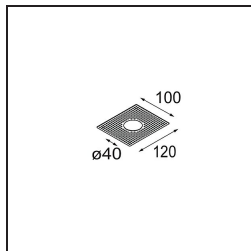

Date
Customer
Project
Type

Minude Semi-Recessed Adjustable 45 1x LED 2700K Medium DE Black Chrome

Specifications

Material	11461080
Light Source Type	LED
LED Type	BRIDGELUX V6 HD G7
LED technology	LED COB
CRI	Min. 90
Colour Temperature	2700K
Lifetime	L80B10 @50,000 Hours
Lamp Included	Yes
Number of Light Sources	1
CIE flux code	100 100 100 100 60
Binning (SDCM)	2
Light Direction	Down
Optic	Lens
Measured beam angle (°)	29.0
Input Voltage	Constant Current Driver Required
Electrical Class	III
IP Rating	20
Glow wire rating (°C)	960
Indoor/Outdoor	Indoor
Application	Ceiling, Wall
Mounting	Semi-Recessed
Cut-out size (mm)	ø40
Mounting depth (mm)	110.0
Adjustability	H 360° V 0°/+90°
Distance to Lighted Object (m)	0,1
Primary Colour & Primary Finish	Black, Chrome
Gross weight (g)	314.0
Drive current (mA)	350 500
Min. forward voltage (Vf)	14,8 15,2
Max. forward voltage (Vf)	18,0 18,6
Connected load (W)	5,7 8,5
Delivered lumens (lm)	429 578
Efficacy (lm/W)	75 68
Glare rating	1 1
Remark	• 3500K and 4000K on request

TM30 & CRI diagram

Light distribution & beam diagram

Diagrams

Installation Accessories

10889530 Installation Housing 123x100x80

12293130 Plaster Kit 100x120-40 1x

Choose a required accessory