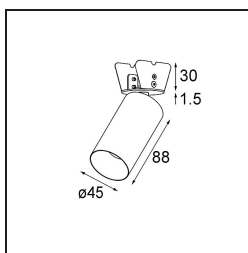

Date
Customer
Project
Type

*Minude Semi-Recessed Adjustable 45 1x LED 2700K Medium DE Black Chrome*

Minude's yogic flexibility will surprise you about as much as its bare, cylindrical design. Express a refined and minimalistic look & feel on walls, on high or low ceilings. Try more than one Minude on our Pista track or on our redesigned Modupoint LED. Its long string of colours and miniature size will make a big impression.

### Specifications

Material	11461080
Light Source Type	LED
LED Type	BRIDGELUX V6 HD G7
LED technology	LED COB
CRI	Min. 90
Colour Temperature	2700K
Lifetime	L80B10 @50,000 Hours
Lamp Included	Yes
Number of Light Sources	1
CIE flux code	100 100 100 100 60
Binning (SDCM)	2
Light Direction	Down
Optic	Lens
Measured beam angle (°)	29.0
Input Voltage	Constant Current Driver Required
Electrical Class	III
IP Rating	20
Glow wire rating (°C)	960
Indoor/Outdoor	Indoor
Application	Ceiling, Wall
Mounting	Semi-Recessed
Cut-out size (mm)	ø40
Mounting depth (mm)	110.0
Adjustability	H 360° V 0°/+90°
Distance to Lighted Object (m)	0,1
Primary Colour & Primary Finish	Black, Chrome
Gross weight (g)	314.0
Drive current (mA)	350      500
Min. forward voltage (Vf)	14,8      15,2
Max. forward voltage (Vf)	18,0      18,6
Connected load (W)	5,7      8,5
Luminous flux per lamp (lm)	429      578
Efficacy (lm/W)	75      68
Glare rating	1      1

---

Remark

- 3500K and 4000K on request
-

**TM30 & CRI diagram**

**Light distribution & beam diagram**

Diagrams

**Installation Accessories**

**10889530** Installation Housing 123x100x80