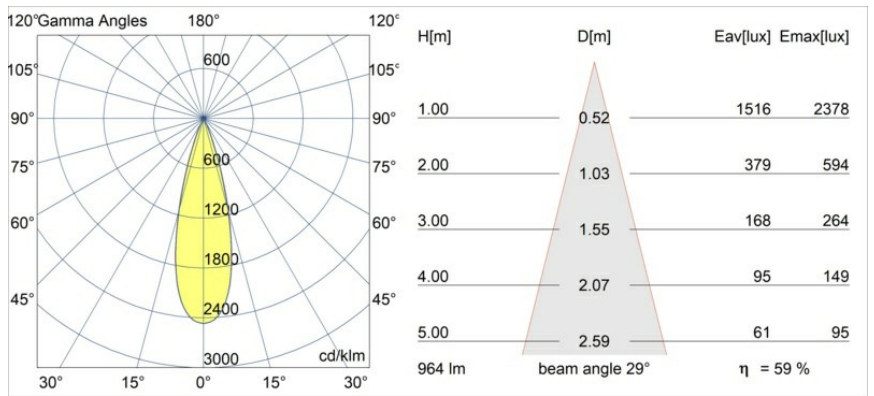

Light distribution & beam diagram