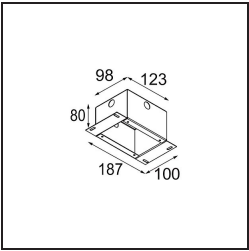

Specifications

Material	11461080
Light Source Type	LED
LED Type	BRIDGELUX V6 HD G7
LED technology	LED COB
CRI	Min. 90
Colour Temperature	2700K
Lifetime	L80B20 @50,000 Hours
Lamp Included	Yes
Number of Light Sources	1
CIE flux code	100 100 100 100 60
Binning (SDCM)	2
Light Direction	Down
Optic	Lens
Measured beam angle (°)	29.0
Input Voltage	Constant Current Driver Required
Electrical Class	III
IP Rating	20
Glow wire rating (°C)	960
Indoor/Outdoor	Indoor
Application	Ceiling, Wall
Mounting	Semi-Recessed
Cut-out size (mm)	ø40
Mounting depth (mm)	110.0
Adjustability	H 360° V 0°/+90°
Distance to Lighted Object (m)	0,1
Primary Colour & Primary Finish	Black, Chrome
Gross weight (g)	314.0
Drive current (mA)	350 500
Min. forward voltage (Vf)	14,8 15,2
Max. forward voltage (Vf)	18,0 18,6
Connected load (W)	5,7 8,5
Delivered lumens (lm)	429 578
Efficacy (lm/W)	75 68
Glare rating	1 1
Remark	• 3500K and 4000K on request

TM30 & CRI diagram

Light distribution & beam diagram

Diagrams

Installation Accessories

10889530 Installation Housing 123x100x80

12293130 Plaster Kit 100x120-40 1x

Choose a required accessory