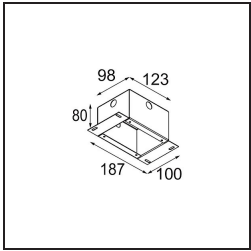

Date
Customer
Project
Type

Minude Semi-Recessed Adjustable 45 1x LED 2700K Medium DE Black Chrome

Specifications

Material	11461080
Light Source Type	LED
LED Type	BRIDGELUX V6 HD G7
LED technology	LED COB
CRI	Min. 90
Colour Temperature	2700K
Lifetime	L80B20 @50,000 Hours
Lamp Included	Yes
Number of Light Sources	1
CIE flux code	100 100 100 100 60
Binning (SDCM)	2
Light Direction	Down
Optic	Lens
Measured beam angle (°)	29.0
Input Voltage	Constant Current Driver Required
Electrical Class	III
IP Rating	20
Glow wire rating (°C)	960
Indoor/Outdoor	Indoor
Application	Ceiling, Wall
Mounting	Semi-Recessed
Cut-out size (mm)	ø40
Mounting depth (mm)	110.0
Adjustability	H 360° V 0°/+90°
Distance to Lighted Object (m)	0,1
Primary Colour & Primary Finish	Black, Chrome
Gross weight (g)	314.0
Drive current (mA)	350 500
Min. forward voltage (Vf)	14,8 15,2
Max. forward voltage (Vf)	18,0 18,6
Connected load (W)	5,7 8,5
Delivered lumens (lm)	429 578
Efficacy (lm/W)	75 68
Glare rating	1 1
Remark	• 3500K and 4000K on request

TM30 & CRI diagram

Light distribution & beam diagram

Diagrams

Installation Accessories

10889530 Installation Housing 123x100x80

12293130 Plaster Kit 100x120-40 1x

Choose a required accessory