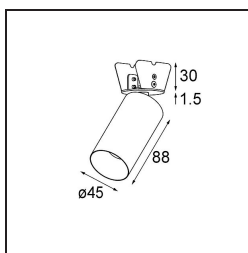

Date
Customer
Project
Type

Minude Semi-Recessed Adjustable 45 1x LED 2700K Medium DE Black Chrome

Minude's yogic flexibility will surprise you about as much as its bare, cylindrical design. Express a refined and minimalistic look & feel on walls, on high or low ceilings. Try more than one Minude on our Pista track or on our redesigned Modupoint LED. Its long string of colours and miniature size will make a big impression.

Specifications

Material	11461080
Light Source Type	LED
LED Type	BRIDGELUX V6 HD G7
LED technology	LED COB
CRI	Min. 90
Colour Temperature	2700K
Lifetime	L80B20 @50,000 Hours
Lamp Included	Yes
Number of Light Sources	1
CIE flux code	100 100 100 100 60
Binning (SDCM)	2
Light Direction	Down
Optic	Lens
Measured beam angle (°)	29.0
Input Voltage	Constant Current Driver Required
Electrical Class	III
IP Rating	20
Glow wire rating (°C)	960
Indoor/Outdoor	Indoor
Application	Ceiling, Wall
Mounting	Semi-Recessed
Cut-out size (mm)	ø40
Mounting depth (mm)	110.0
Adjustability	H 360° V 0°/+90°
Distance to Lighted Object (m)	0,1
Primary Colour & Primary Finish	Black, Chrome
Gross weight (g)	314.0
Drive current (mA)	350 500
Min. forward voltage (Vf)	14,8 15,2
Max. forward voltage (Vf)	18,0 18,6
Connected load (W)	5,7 8,5
Delivered lumens (lm)	429 578
Efficacy (lm/W)	75 68
Glare rating	1 1
Remark	• 3500K and 4000K on request