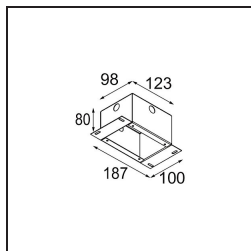

Date
Customer
Project
Type

Minude Semi-Recessed Adjustable 45 1x LED 2700K Medium DE Black Chrome

Specifications

Material	11461080
Light Source Type	LED
LED Type	BRIDGELUX V6 HD G7
LED technology	LED COB
CRI	Min. 90
Colour Temperature	2700K
Lifetime	L80B10 @50,000 Hours
Lamp Included	Yes
Number of Light Sources	1
CIE flux code	100 100 100 100 60
Binning (SDCM)	2
Light Direction	Down
Optic	Lens
Measured beam angle (°)	29.0
Input Voltage	Constant Current Driver Required
Electrical Class	III
IP Rating	20
Glow wire rating (°C)	960
Indoor/Outdoor	Indoor
Application	Ceiling, Wall
Mounting	Semi-Recessed
Cut-out size (mm)	ø40
Mounting depth (mm)	110.0
Adjustability	H 360° V 0°/+90°
Distance to Lighted Object (m)	0,1
Primary Colour & Primary Finish	Black, Chrome
Gross weight (g)	314.0
Drive current (mA)	350 500
Min. forward voltage (Vf)	14,8 15,2
Max. forward voltage (Vf)	18,0 18,6
Connected load (W)	5,7 8,5
Delivered lumens (lm)	429 578
Efficacy (lm/W)	75 68
Glare rating	1 1
Remark	• 3500K and 4000K on request

TM30 & CRI diagram

Light distribution & beam diagram

Diagrams

Installation Accessories

10889530 Installation Housing 123x100x80

12293130 Plaster Kit 100x120-40 1x

Choose a required accessory