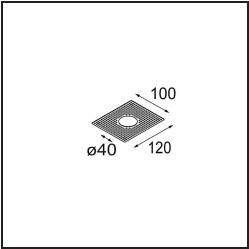

Specifications

Material	11461080
Light Source Type	LED
LED Type	BRIDGELUX V6 HD G7
LED technology	LED COB
CRI	Min. 90
Colour Temperature	2700K
Lifetime	L80B20 @50,000 Hours
Lamp Included	Yes
Number of Light Sources	1
CIE flux code	100 100 100 100 60
Binning (SDCM)	2
Light Direction	Down
Optic	Lens
Measured beam angle (°)	29.0
Input Voltage	Constant Current Driver Required
Electrical Class	III
IP Rating	20
Glow wire rating (°C)	960
Indoor/Outdoor	Indoor
Application	Ceiling, Wall
Mounting	Semi-Recessed
Cut-out size (mm)	ø40
Mounting depth (mm)	110.0
Adjustability	H 360° V 0°/+90°
Distance to Lighted Object (m)	0,1
Primary Colour & Primary Finish	Black, Chrome
Gross weight (g)	314.0
Drive current (mA)	350 500
Min. forward voltage (Vf)	14,8 15,2
Max. forward voltage (Vf)	18,0 18,6
Connected load (W)	5,7 8,5
Delivered lumens (lm)	429 578
Efficacy (lm/W)	75 68
Glare rating	1 1
Remark	• 3500K and 4000K on request

TM30 & CRI diagram

Light distribution & beam diagram

Diagrams

Installation Accessories

10889530 Installation Housing 123x100x80

12293130 Plaster Kit 100x120-40 1x

Choose a required accessory