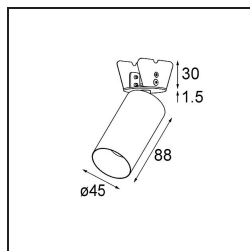

Date
Customer
Project
Type

Minude Semi-Recessed Adjustable 45 1x LED 2700K Medium DE Black Chrome

Specifications

Material	11461080
Light Source Type	LED
LED Type	BRIDGELUX V6 HD G7
LED technology	LED COB
CRI	Min. 90
Colour Temperature	2700K
Lifetime	L80B10 @50,000 Hours
Lamp Included	Yes
Number of Light Sources	1
CIE flux code	100 100 100 100 60
Binning (SDCM)	2
Light Direction	Down
Optic	Lens
Measured beam angle (°)	29.0
Input Voltage	Constant Current Driver Required
Electrical Class	III
IP Rating	20
Glow wire rating (°C)	960
Indoor/Outdoor	Indoor
Application	Ceiling, Wall
Mounting	Semi-Recessed
Cut-out size (mm)	ø40
Mounting depth (mm)	110.0
Adjustability	H 360° V 0°/+90°
Distance to Lighted Object (m)	0,1
Primary Colour & Primary Finish	Black, Chrome
Gross weight (g)	314.0
Drive current (mA)	350 500
Min. forward voltage (Vf)	14,8 15,2
Max. forward voltage (Vf)	18,0 18,6
Connected load (W)	5,7 8,5
Delivered lumens (lm)	429 578
Efficacy (lm/W)	75 68
Glare rating	1 1
Remark	• 3500K and 4000K on request