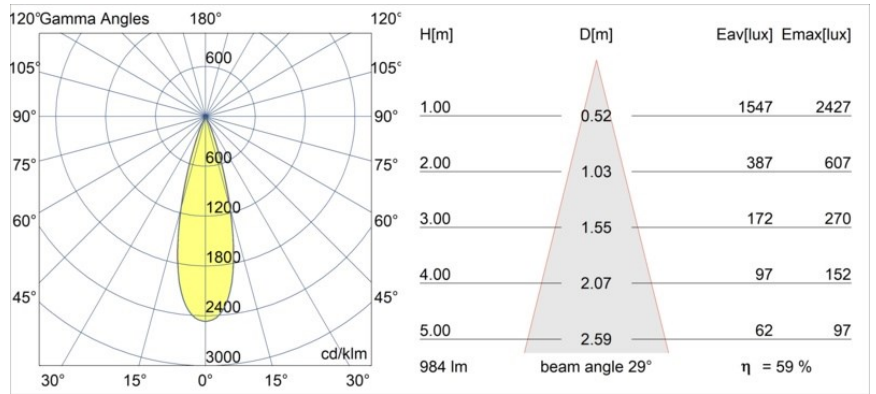

### Specifications

Material	11460380
Light Source Type	LED
LED Type	BRIDGELUX V6 HD G7
LED technology	LED COB
CRI	Min. 90
Colour Temperature	3000K
Lifetime	L80B10 @50,000 Hours
Lamp Included	Yes
Number of Light Sources	1
CIE flux code	100 100 100 100 60
Binning (SDCM)	2
Light Direction	Down
Optic	Lens
Measured beam angle (°)	29.0
Input Voltage	48Vdc
Luminaire power (W)	11.0
Electrical Class	III
IP Rating	20
Glow wire rating (°C)	960
Dimming Protocol	DALI
DALI Standard	DALI-2
Indoor/Outdoor	Indoor
Application	Ceiling, Wall
Adjustability	H 360° V 0°/+90°
Distance to Lighted Object (m)	0,1
Primary Colour & Primary Finish	Black, Chrome
Gross weight (g)	394.0
Luminous flux per lamp (lm)	590
Efficacy (lm/W)	54
Glare rating	1

**TM30 & CRI diagram**

**Light distribution & beam diagram**

Diagrams