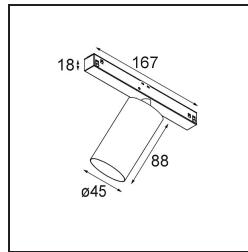

Date
Customer
Project
Type

Minude Track 48V Adjustable 45 1x LED 3000K Medium 1-10V Black Chrome

Minude's yogic flexibility will surprise you about as much as its bare, cylindrical design. Express a refined and minimalistic look & feel on walls, on high or low ceilings. Try more than one Minude on our Pista track or on our redesigned Modupoint LED. Its long string of colours and miniature size will make a big impression.

Specifications

Material	11460280
Light Source Type	LED
LED Type	BRIDGELUX V6 HD G7
LED technology	LED COB
CRI	Min. 90
Colour Temperature	3000K
Lifetime	L80B10 @50,000 Hours
Lamp Included	Yes
Number of Light Sources	1
CIE flux code	100 100 100 100 60
Binning (SDCM)	2
Light Direction	Down
Optic	Lens
Measured beam angle (°)	29.0
Input Voltage	48Vdc
Luminaire power (W)	11.0
Electrical Class	III
IP Rating	20
Glow wire rating (°C)	960
Dimming Protocol	1-10V
Indoor/Outdoor	Indoor
Application	Ceiling, Wall
Adjustability	H 360° V 0°/+90°
Distance to Lighted Object (m)	0,1
Primary Colour & Primary Finish	Black, Chrome
Gross weight (g)	394.0
Luminous flux per lamp (lm)	590
Efficacy (lm/W)	54
Glare rating	1