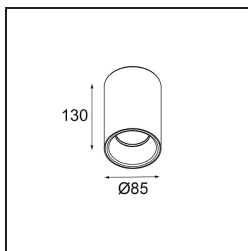

---

*Lotis Tube Surface 85 1x IP44 GU10 Black Structure - Gold Anodised*

**Specifications**

Material	10883291
Light Source Type	GU10
Number of Light Sources	1
Light Direction	Down
Input Voltage	230V
IP Rating	44
Indoor/Outdoor	Indoor
Application	Ceiling
Mounting	Surface
Primary Colour & Primary Finish	Black, Structure
Secondary Colour & Secondary Finish	Gold, Anodised
Gross weight (g)	558.0