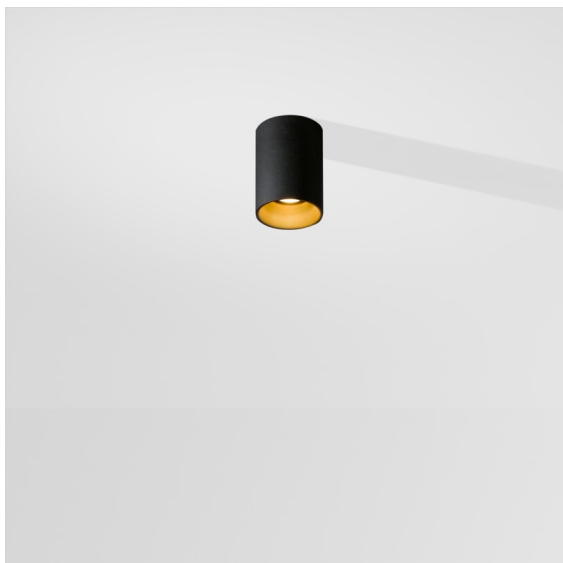

---

*Lotis Tube Surface 85 1x IP44 GU10 Black Structure - Gold Anodised*

**Specifications**

Material	10883291
Light Source Type	GU10
Number of Light Sources	1
Light Direction	Down
Input Voltage	230V
IP Rating	44
Indoor/Outdoor	Indoor
Application	Ceiling
Mounting	Surface
Primary Colour & Primary Finish	Black, Structure
Secondary Colour & Secondary Finish	Gold, Anodised
Gross weight (g)	558.0

Lotis Tubed is an extremely fun and versatile cylinder. You get to choose the colour of the spotlight and match it with a white or black cylinder. Go for a contrast between black, white and gold or choose a more uniform look instead. Surface-mounted, wall-mounted or suspended versions are available.