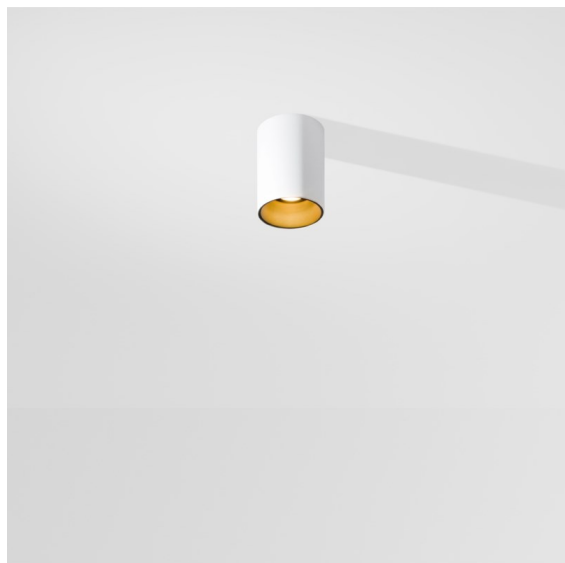

Date

Customer

Project

Type

Lotis Tube Surface 85 1x IP44 GU10 White Structure - Gold Anodised

Specifications

Material	10883289
Light Source Type	GU10
Number of Light Sources	1
Light Direction	Down
Input Voltage	230V
IP Rating	44
Indoor/Outdoor	Indoor
Application	Ceiling
Mounting	Surface
Primary Colour & Primary Finish	White, Structure
Secondary Colour & Secondary Finish	Gold, Anodised
Gross weight (g)	558.0

Lotis Tubed is an extremely fun and versatile cylinder. You get to choose the colour of the spotlight and match it with a white or black cylinder. Go for a contrast between black, white and gold or choose a more uniform look instead. Surface-mounted, wall-mounted or suspended versions are available.