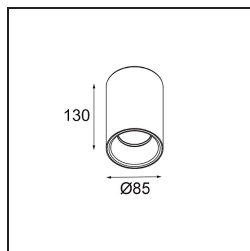

Date

Customer

Project

Type

Lotis Tube Surface 85 1x IP44 GU10 White Structure - Gold Anodised

Specifications

Material	10883289
Light Source Type	GU10
Number of Light Sources	1
Light Direction	Down
Input Voltage	230V
IP Rating	44
Indoor/Outdoor	Indoor
Application	Ceiling
Mounting	Surface
Primary Colour & Primary Finish	White, Structure
Secondary Colour & Secondary Finish	Gold, Anodised
Gross weight (g)	558.0