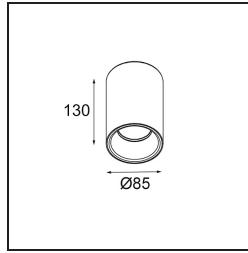

---

*Lotis Tube Surface 85 1x IP44 GU10 Black Structure - White Structure*

**Specifications**

Material	10883237
Light Source Type	GU10
Number of Light Sources	1
Light Direction	Down
Input Voltage	230V
IP Rating	44
Indoor/Outdoor	Indoor
Application	Ceiling
Mounting	Surface
Primary Colour & Primary Finish	Black, Structure
Secondary Colour & Secondary Finish	White, Structure
Gross weight (g)	558.0