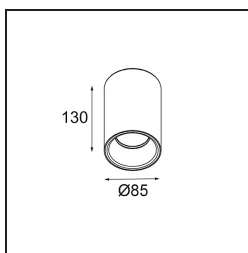

Lotis Tube Surface 85 1x IP44 GU10 White Structure - White Structure

Lotis Tubed is an extremely fun and versatile cylinder. You get to choose the colour of the spotlight and match it with a white or black cylinder. Go for a contrast between black, white and gold or choose a more uniform look instead. Surface-mounted, wall-mounted or suspended versions are available.

Specifications

Material	10883209
Light Source Type	GU10
Number of Light Sources	1
Light Direction	Down
Input Voltage	230V
IP Rating	44
Indoor/Outdoor	Indoor
Application	Ceiling
Mounting	Surface
Primary Colour & Primary Finish	White, Structure
Secondary Colour & Secondary Finish	White, Structure
Gross weight (g)	558.0