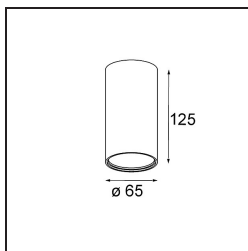

Tetrix Tube Surface 65 125 1x DE Black Matt

Specifications

Material	13515783
Number of Light Sources	1
Light Direction	Down
IP Rating	55
Indoor/Outdoor	Indoor
Application	Ceiling
Mounting	Surface
Primary Colour & Primary Finish	Black, Matt
Gross weight (g)	200.0
Remark	<ul style="list-style-type: none"> • Not suitable for installation ≤5km from the coast

Our Tetrix downlighter expresses slender elegance with Tetrix Tube Surface. The slim tube adds a stylish playfulness to the family, making it even more fun and multiplying its possibilities by a bunch. Go for a monochrome, perky or sleek look, while keeping the professionalism of a coherent light design.