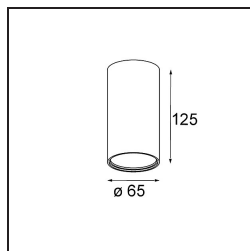

Tetrix Tube Surface 65 125 1x DE White Matt

Specifications

Material	13515738
Number of Light Sources	1
Light Direction	Down
IP Rating	55
Indoor/Outdoor	Indoor
Application	Ceiling
Mounting	Surface
Primary Colour & Primary Finish	White, Matt
Gross weight (g)	200.0

Our Tetrix downlighter expresses slender elegance with Tetrix Tube Surface. The slim tube adds a stylish playfulness to the family, making it even more fun and multiplying its possibilities by a bunch. Go for a monochrome, perky or sleek look, while keeping the professionalism of a coherent light design.