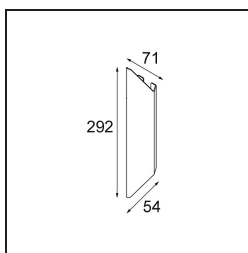

Date
Customer
Project
Type

Chival Wall Up/Down 292 2x LED 1800-3000K WD DALI/Push-Dim DI Silver Bronze Brushed Anodised

Formed by one single, pleated plate, Chival shows elements of sharp design and refined craftsmanship. Its up and down vertical light is a natural continuation of the shape, which was inspired by medieval coats of arms. Alone, Chival is beautiful and timeless. Try two or more, and you'll see a conversation of shadow, light and patterns taking shape.

Specifications

Material	13760584
Light Source Type	LED
LED Type	BRIDGELUX WARMDIM 4W
LED technology	LED COB
CRI	Min. 95
Colour Temperature	1800-3000K (Warm Dim)
Lifetime	L90B10 @50,000 Hours
Lamp Included	Yes
Number of Light Sources	2
CIE flux code	85 95 99 50 56
Binning (SDCM)	3
Light Direction	Up/Down
Optic	Collimator
Measured beam angle (°)	44.0
Input Voltage	230V
Luminaire power (W)	10.6
Electrical Class	I
IP Rating	20
Glow wire rating (°C)	960
Dimming Protocol	DALI, Push-Dim
DALI Standard	DALI-2
Indoor/Outdoor	Indoor
Application	Wall
Mounting	Surface
Adjustability	Not Applicable
Distance to Lighted Object (m)	0,1
Primary Colour & Primary Finish	Silver Bronze, Brushed Anodised
Gross weight (g)	500.0
Luminous flux per lamp (lm)	483
Efficacy (lm/W)	46
Glare rating	27