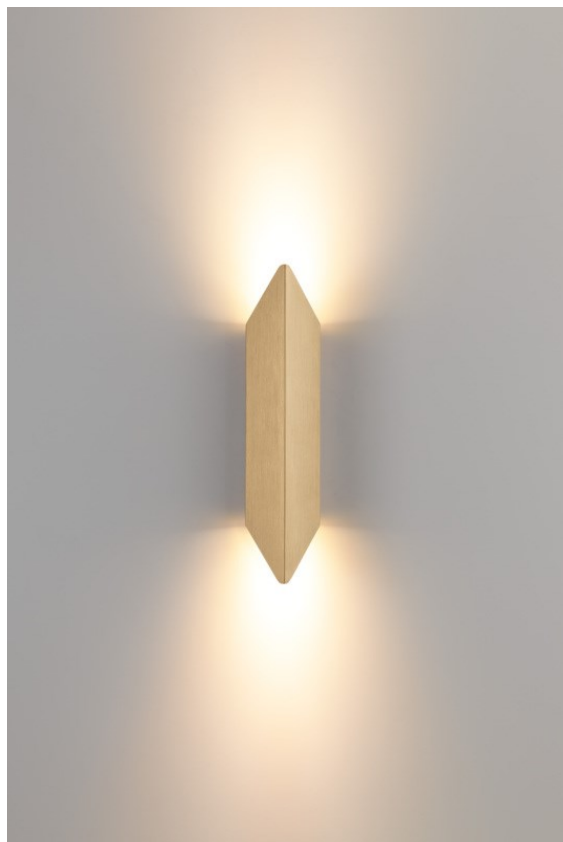

Date

Customer

Project

Type

Chival Wall Up/Down 292 2x LED 1800-3000K WD DALI/Push-Dim DI Champagne Brushed Anodised

Formed by one single, pleated plate, Chival shows elements of sharp design and refined craftsmanship. Its up and down vertical light is a natural continuation of the shape, which was inspired by medieval coats of arms. Alone, Chival is beautiful and timeless. Try two or more, and you'll see a conversation of shadow, light and patterns taking shape.

Specifications

Material	13760541
Light Source Type	LED
LED Type	BRIDGELUX WARMDIM 4W
LED technology	LED COB
CRI	Min. 95
Colour Temperature	1800-3000K (Warm Dim)
Lifetime	L90B10 @50,000 Hours
Lamp Included	Yes
Number of Light Sources	2
CIE flux code	83 94 98 50 58
Binning (SDCM)	3
Light Direction	Up/Down
Optic	Collimator
Measured beam angle (°)	44.0
Input Voltage	230V
Luminaire power (W)	10.6
Electrical Class	I
IP Rating	20
Glow wire rating (°C)	960
Dimming Protocol	DALI, Push-Dim
DALI Standard	DALI-2
Indoor/Outdoor	Indoor
Application	Wall
Mounting	Surface
Adjustability	Not Applicable
Distance to Lighted Object (m)	0,1
Primary Colour & Primary Finish	Champagne, Brushed Anodised
Gross weight (g)	500.0
Luminous flux per lamp (lm)	500
Efficacy (lm/W)	47
Glare rating	28