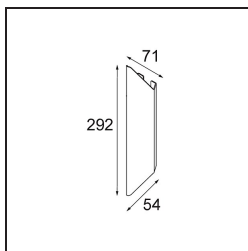

Date

Customer

Project

Type

Chival Wall Up/Down 292 2x LED 1800-3000K WD DALI/Push-Dim DI Champagne Brushed Anodised

Formed by one single, pleated plate, Chival shows elements of sharp design and refined craftsmanship. Its up and down vertical light is a natural continuation of the shape, which was inspired by medieval coats of arms. Alone, Chival is beautiful and timeless. Try two or more, and you'll see a conversation of shadow, light and patterns taking shape.

Specifications

Material	13760541
Light Source Type	LED
LED Type	BRIDGELUX WARMDIM 4W
LED technology	LED COB
CRI	Min. 95
Colour Temperature	1800-3000K (Warm Dim)
Lifetime	L90B10 @50,000 Hours
Lamp Included	Yes
Number of Light Sources	2
CIE flux code	83 94 98 50 58
Binning (SDCM)	3
Light Direction	Up/Down
Optic	Collimator
Measured beam angle (°)	44.0
Input Voltage	230V
Luminaire power (W)	10.6
Electrical Class	I
IP Rating	20
Glow wire rating (°C)	960
Dimming Protocol	DALI, Push-Dim
DALI Standard	DALI-2
Indoor/Outdoor	Indoor
Application	Wall
Mounting	Surface
Adjustability	Not Applicable
Distance to Lighted Object (m)	0,1
Primary Colour & Primary Finish	Champagne, Brushed Anodised
Gross weight (g)	500.0
Luminous flux per lamp (lm)	500
Efficacy (lm/W)	47
Glare rating	28