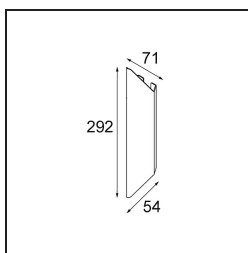

Chival Wall Up/Down 292 2x LED 2700K DALI/Push-Dim DI Champagne Brushed Anodised

Specifications

Material	13760341
Light Source Type	LED
LED Type	CREE 1304
LED technology	LED COB
CRI	Min. 90
Colour Temperature	2700K
Lifetime	L90B10 @50,000 Hours
Lamp Included	Yes
Number of Light Sources	2
CIE flux code	88 96 99 50 69
Binning (SDCM)	2
Light Direction	Up/Down
Optic	Collimator
Measured beam angle (°)	34.0
Input Voltage	230V
Luminaire power (W)	11.6
Electrical Class	I
IP Rating	20
Glow wire rating (°C)	960
Dimming Protocol	DALI, Push-Dim
DALI Standard	DALI-2
Indoor/Outdoor	Indoor
Application	Wall
Mounting	Surface
Adjustability	Not Applicable
Distance to Lighted Object (m)	0,1
Primary Colour & Primary Finish	Champagne, Brushed Anodised
Gross weight (g)	485.0
Luminous flux per lamp (lm)	722
Efficacy (lm/W)	62
Glare rating	27