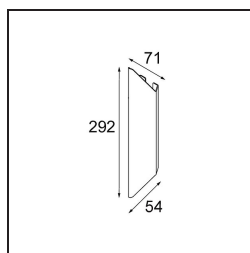

|          |
|----------|
| Date     |
| Customer |
| Project  |
| Type     |

*Chival Wall Up/Down 2x LED 1800-3000K WD Trailing Edge DI Black Chrome*

**Specifications**

|                                 |                       |
|---------------------------------|-----------------------|
| Material                        | 13760280              |
| Light Source Type               | LED                   |
| LED Type                        | BRIDGELUX WARMDIM 4W  |
| LED technology                  | LED COB               |
| CRI                             | Min. 95               |
| Colour Temperature              | 1800-3000K (Warm Dim) |
| Lifetime                        | L90B10 @50,000 Hours  |
| Lamp Included                   | Yes                   |
| Number of Light Sources         | 2                     |
| CIE flux code                   | 87 96 99 50 54        |
| Binning (SDCM)                  | 3                     |
| Light Direction                 | Up/Down               |
| Optic                           | Collimator            |
| Measured beam angle (°)         | 44.0                  |
| Input Voltage                   | 230V                  |
| Luminaire power (W)             | 10.6                  |
| Electrical Class                | I                     |
| IP Rating                       | 20                    |
| Glow wire rating (°C)           | 960                   |
| Dimming Protocol                | Trailing Edge         |
| Indoor/Outdoor                  | Indoor                |
| Application                     | Wall                  |
| Mounting                        | Surface               |
| Adjustability                   | Not Applicable        |
| Distance to Lighted Object (m)  | 0,1                   |
| Primary Colour & Primary Finish | Black, Chrome         |
| Gross weight (g)                | 480.0                 |
| Luminous flux per lamp (lm)     | 467                   |
| Efficacy (lm/W)                 | 44                    |
| Glare rating                    | 26                    |