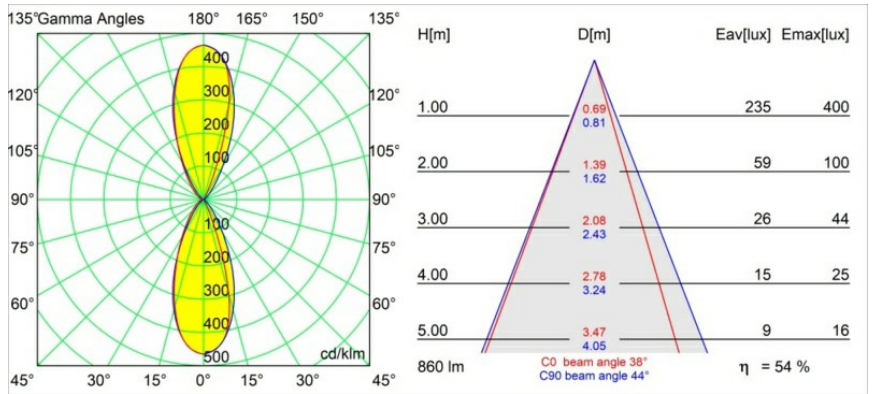

Light distribution & beam diagram