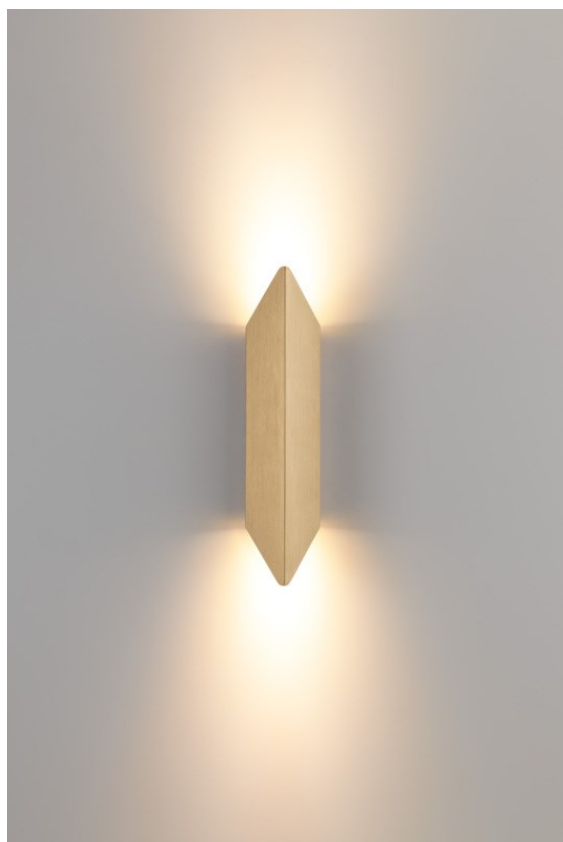

Date
Customer
Project
Type

Chival Wall Up/Down 292 2x LED 1800-3000K WD DE Champagne Brushed Anodised

Formed by one single, pleated plate, Chival shows elements of sharp design and refined craftsmanship. Its up and down vertical light is a natural continuation of the shape, which was inspired by medieval coats of arms. Alone, Chival is beautiful and timeless. Try two or more, and you'll see a conversation of shadow, light and patterns taking shape.

Specifications

Material	13760841
Light Source Type	LED
LED Type	BRIDGELUX WARMDIM 4W
LED technology	LED COB
CRI	Min. 95
Colour Temperature	1800-3000K (Warm Dim)
Lifetime	L90B10 @50,000 Hours
Lamp Included	Yes
Number of Light Sources	2
CIE flux code	83 94 98 50 58
Binning (SDCM)	3
Light Direction	Up/Down
Optic	Collimator
Measured beam angle (°)	44.0
Input Voltage	Constant Current Driver Required
Electrical Class	III
IP Rating	20
Glow wire rating (°C)	960
Indoor/Outdoor	Indoor
Application	Wall
Mounting	Surface
Adjustability	Not Applicable
Distance to Lighted Object (m)	0,1
Primary Colour & Primary Finish	Champagne, Brushed Anodised
Gross weight (g)	370.0
Drive current (mA)	250
Min. forward voltage (Vf)	15,5
Max. forward voltage (Vf)	18,5
Connected load (W)	4,0
Luminous flux per lamp (lm)	500
Efficacy (lm/W)	60
Glare rating	28