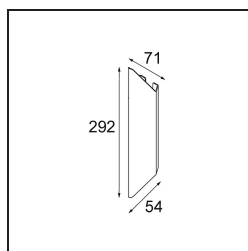

Date
Customer
Project
Type

Chival Wall Up/Down 292 2x LED 1800-3000K WD DE Champagne Brushed Anodised

Formed by one single, pleated plate, Chival shows elements of sharp design and refined craftsmanship. Its up and down vertical light is a natural continuation of the shape, which was inspired by medieval coats of arms. Alone, Chival is beautiful and timeless. Try two or more, and you'll see a conversation of shadow, light and patterns taking shape.

Specifications

Material	13760841
Light Source Type	LED
LED Type	BRIDGELUX WARMDIM 4W
LED technology	LED COB
CRI	Min. 95
Colour Temperature	1800-3000K (Warm Dim)
Lifetime	L90B10 @50,000 Hours
Lamp Included	Yes
Number of Light Sources	2
CIE flux code	83 94 98 50 58
Binning (SDCM)	3
Light Direction	Up/Down
Optic	Collimator
Measured beam angle (°)	44.0
Input Voltage	Constant Current Driver Required
Electrical Class	III
IP Rating	20
Glow wire rating (°C)	960
Indoor/Outdoor	Indoor
Application	Wall
Mounting	Surface
Adjustability	Not Applicable
Distance to Lighted Object (m)	0,1
Primary Colour & Primary Finish	Champagne, Brushed Anodised
Gross weight (g)	370.0
Drive current (mA)	250
Min. forward voltage (Vf)	15,5
Max. forward voltage (Vf)	18,5
Connected load (W)	4,0
Luminous flux per lamp (lm)	500
Efficacy (lm/W)	60
Glare rating	28

TM30 & CRI diagram

Light distribution & beam diagram