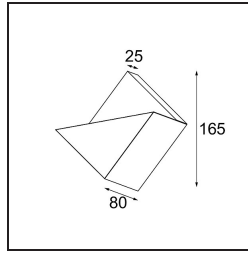

Date
Customer
Project
Type

Impulse Square Wall 1x LED 3000K DALI/Push-Dim DI Grey White Structure

An abstract square shape that transforms into a poem of light and shadow. Impulse Square Wall brings a surprising light effect to any surface it touches.

Specifications

Material	13771136
Light Source Type	LED
LED Type	LED PCB IMPULSE
LED technology	LED PCB
CRI	Min. 90
Colour Temperature	3000K
Lifetime	L80B10 @50,000 Hours
Lamp Included	Yes
Number of Light Sources	1
CIE flux code	0 8 38 5 88
Binning (SDCM)	3
Light Direction	Up, Down
Measured beam angle (°)	120.0
Input Voltage	230V
Luminaire power (W)	7.7
Electrical Class	I
IP Rating	20
Glow wire rating (°C)	960
Dimming Protocol	DALI, Push-Dim
DALI Standard	DALI-2
Indoor/Outdoor	Indoor
Application	Wall
Mounting	Surface
Adjustability	Not Applicable
Distance to Lighted Object (m)	0,1
Primary Colour & Primary Finish	Grey White, Structure
Gross weight (g)	911.0
Luminous flux per lamp (lm)	621
Efficacy (lm/W)	81
Glare rating	27

TM30 & CRI diagram

Light distribution & beam diagram