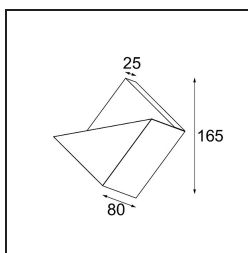

Date
Customer
Project
Type

*Impulse Square Wall 1x LED 3000K DALI/Push-Dim DI Black Structure*

An abstract square shape that transforms into a poem of light and shadow. Impulse Square Wall brings a surprising light effect to any surface it touches.

**Specifications**

Material	13771132
Light Source Type	LED
LED Type	LED PCB IMPULSE
LED technology	LED PCB
CRI	Min. 90
Colour Temperature	3000K
Lifetime	L80B10 @50,000 Hours
Lamp Included	Yes
Number of Light Sources	1
CIE flux code	0 0 0 0 74
Binning (SDCM)	3
Light Direction	Up, Down
Measured beam angle (°)	120.0
Input Voltage	230V
Luminaire power (W)	7.7
Electrical Class	I
IP Rating	20
Glow wire rating (°C)	960
Dimming Protocol	DALI, Push-Dim
DALI Standard	DALI-2
Indoor/Outdoor	Indoor
Application	Wall
Mounting	Surface
Adjustability	Not Applicable
Distance to Lighted Object (m)	0,1
Primary Colour & Primary Finish	Black, Structure
Gross weight (g)	911.0
Luminous flux per lamp (lm)	522
Efficacy (lm/W)	68
Glare rating	1