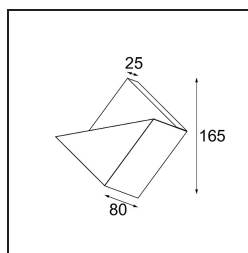

Impulse Square Wall 1x LED 2700K Trailing Edge DI Grey White Structure

An abstract square shape that transforms into a poem of light and shadow. Impulse Square Wall brings a surprising light effect to any surface it touches.

Specifications

Material	13770836
Light Source Type	LED
LED Type	LED PCB IMPULSE
LED technology	LED PCB
CRI	Min. 90
Colour Temperature	2700K
Lifetime	L80B10 @50,000 Hours
Lamp Included	Yes
Number of Light Sources	1
CIE flux code	0 8 38 5 88
Binning (SDCM)	3
Light Direction	Up, Down
Measured beam angle (°)	120.0
Input Voltage	230V
Luminaire power (W)	7.5
Electrical Class	I
IP Rating	20
Glow wire rating (°C)	960
Dimming Protocol	Trailing Edge
Indoor/Outdoor	Indoor
Application	Wall
Mounting	Surface
Adjustability	Not Applicable
Distance to Lighted Object (m)	0,1
Primary Colour & Primary Finish	Grey White, Structure
Gross weight (g)	864.0
Luminous flux per lamp (lm)	561
Efficacy (lm/W)	75
Glare rating	26

TM30 & CRI diagram

Light distribution & beam diagram