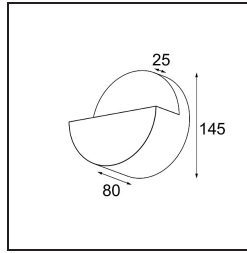

Date
Customer
Project
Type

Impulse Round Wall 1x LED 3000K DALI/Push-Dim DI Grey White Structure

Impulse Round Wall expresses a unique experience in your space, where bows of shadow and light create depth and accentuate architectural features all around.

Specifications

Material	13770336
Light Source Type	LED
LED Type	LED PCB IMPULSE
LED technology	LED PCB
CRI	Min. 90
Colour Temperature	3000K
Lifetime	L80B10 @50,000 Hours
Lamp Included	Yes
Number of Light Sources	1
CIE flux code	3 18 47 8 90
Binning (SDCM)	3
Light Direction	Up, Down
Measured beam angle (°)	120.0
Input Voltage	230V
Luminaire power (W)	7.7
Electrical Class	I
IP Rating	20
Glow wire rating (°C)	960
Dimming Protocol	DALI, Push-Dim
DALI Standard	DALI-2
Indoor/Outdoor	Indoor
Application	Wall
Mounting	Surface
Adjustability	Not Applicable
Distance to Lighted Object (m)	0,1
Primary Colour & Primary Finish	Grey White, Structure
Gross weight (g)	1010.0
Luminous flux per lamp (lm)	630
Efficacy (lm/W)	82
Glare rating	27

TM30 & CRI diagram

Light distribution & beam diagram