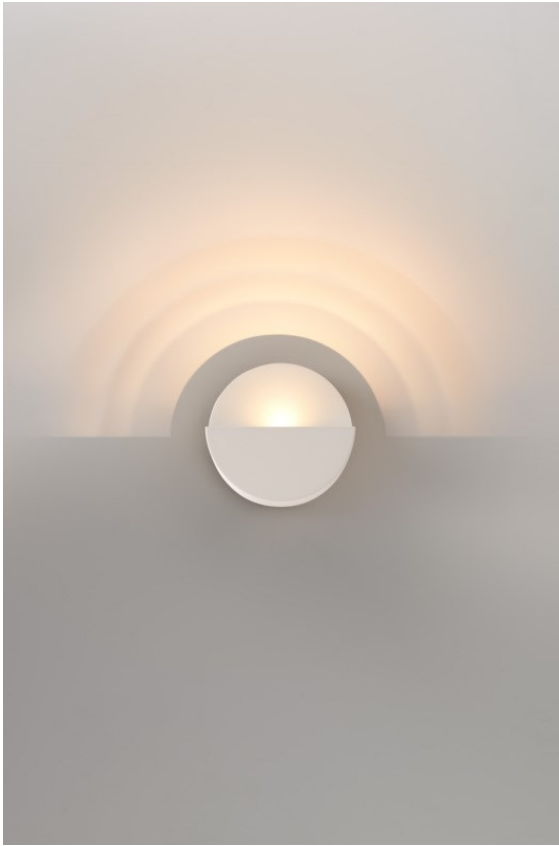

Date
Customer
Project
Type

Impulse Round Wall 1x LED 3000K DALI/Push-Dim DI Grey White Structure

Impulse Round Wall expresses a unique experience in your space, where bows of shadow and light create depth and accentuate architectural features all around.

Specifications

Material	13770336
Light Source Type	LED
LED Type	LED PCB IMPULSE
LED technology	LED PCB
CRI	Min. 90
Colour Temperature	3000K
Lifetime	L80B10 @50,000 Hours
Lamp Included	Yes
Number of Light Sources	1
CIE flux code	3 18 47 8 90
Binning (SDCM)	3
Light Direction	Up, Down
Measured beam angle (°)	120.0
Input Voltage	230V
Luminaire power (W)	7.7
Electrical Class	I
IP Rating	20
Glow wire rating (°C)	960
Dimming Protocol	DALI, Push-Dim
DALI Standard	DALI-2
Indoor/Outdoor	Indoor
Application	Wall
Mounting	Surface
Adjustability	Not Applicable
Distance to Lighted Object (m)	0,1
Primary Colour & Primary Finish	Grey White, Structure
Gross weight (g)	1010.0
Luminous flux per lamp (lm)	630
Efficacy (lm/W)	82
Glare rating	27