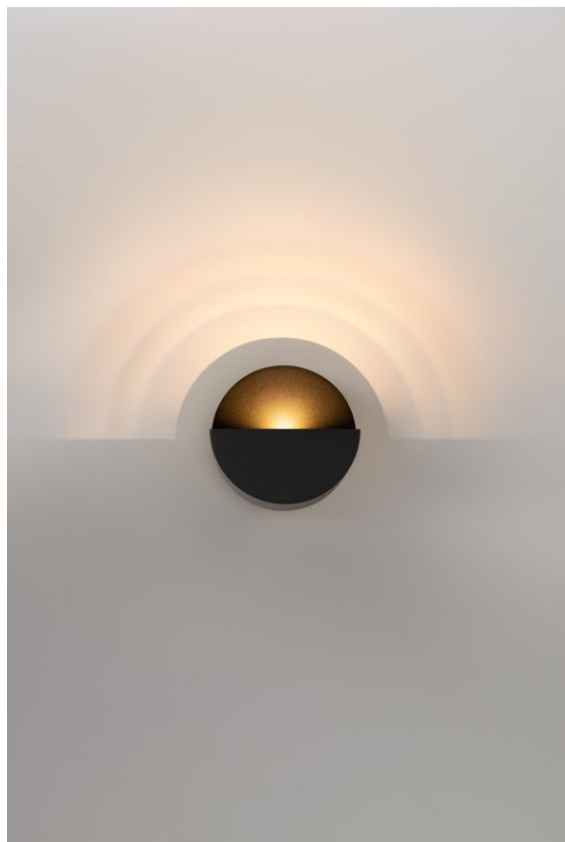

Date
Customer
Project
Type

Impulse Round Wall 1x LED 3000K DALI/Push-Dim DI Black Structure

Impulse Round Wall expresses a unique experience in your space, where bows of shadow and light create depth and accentuate architectural features all around.

Specifications

Material	13770332
Light Source Type	LED
LED Type	LED PCB IMPULSE
LED technology	LED PCB
CRI	Min. 90
Colour Temperature	3000K
Lifetime	L80B10 @50,000 Hours
Lamp Included	Yes
Number of Light Sources	1
CIE flux code	0 0 0 0 72
Binning (SDCM)	3
Light Direction	Up, Down
Measured beam angle (°)	120.0
Input Voltage	230V
Luminaire power (W)	7.7
Electrical Class	I
IP Rating	20
Glow wire rating (°C)	960
Dimming Protocol	DALI, Push-Dim
DALI Standard	DALI-2
Indoor/Outdoor	Indoor
Application	Wall
Mounting	Surface
Adjustability	Not Applicable
Distance to Lighted Object (m)	0,1
Primary Colour & Primary Finish	Black, Structure
Gross weight (g)	1010.0
Luminous flux per lamp (lm)	508
Efficacy (lm/W)	66
Glare rating	1