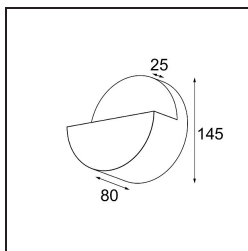

Specifications

Material	13770332
Light Source Type	LED
LED Type	LED PCB IMPULSE
LED technology	LED PCB
CRI	Min. 90
Colour Temperature	3000K
Lifetime	L80B10 @50,000 Hours
Lamp Included	Yes
Number of Light Sources	1
CIE flux code	0 0 0 0 72
Binning (SDCM)	3
Light Direction	Up, Down
Measured beam angle (°)	120.0
Input Voltage	230V
Luminaire power (W)	7.7
Electrical Class	I
IP Rating	20
Glow wire rating (°C)	960
Dimming Protocol	DALI, Push-Dim
DALI Standard	DALI-2
Indoor/Outdoor	Indoor
Application	Wall
Mounting	Surface
Adjustability	Not Applicable
Distance to Lighted Object (m)	0,1
Primary Colour & Primary Finish	Black, Structure
Gross weight (g)	1010.0
Luminous flux per lamp (lm)	508
Efficacy (lm/W)	66
Glare rating	1

TM30 & CRI diagram

Light distribution & beam diagram