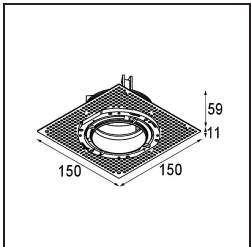

12292630 Gypsum Fibreboard 150x150

12293630 Plaster Kit Trimless 150x150 - 70 1x