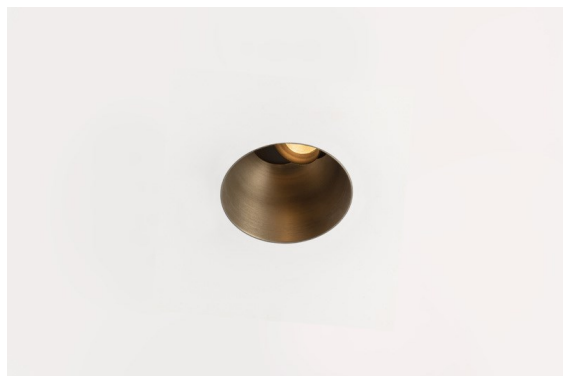

*Thimble Recessed Trimless Adjustable 70 1x LED 3000K Spot DE Bronze Brushed Anodised*

### Specifications

Material	11623382
Light Source Type	LED
LED Type	CITIZEN CLU7A3
LED technology	LED COB
CRI	Min. 90
Colour Temperature	3000K
Lifetime	L90B10 @50,000 Hours
Lamp Included	Yes
Number of Light Sources	1
CIE flux code	100 100 100 100 40
Binning (SDCM)	2
Light Direction	Down
Optic	Lens
Measured beam angle (°)	16.0
Input Voltage	Constant Current Driver Required
Electrical Class	III
IP Rating	20
Glow wire rating (°C)	960
Indoor/Outdoor	Indoor
Application	Ceiling
Mounting	Recessed
Cut-out size (mm)	ø111
Mounting depth (mm)	110.0
Adjustability	H 360° V 30°
Distance to Lighted Object (m)	0,1
Primary Colour & Primary Finish	Bronze, Brushed Anodised
Gross weight (g)	225.0
Drive current (mA)	350      500
Min. forward voltage (Vf)	11,2      11,2
Max. forward voltage (Vf)	13,2      13,2
Connected load (W)	4,1      6,1
Luminous flux per lamp (lm)	210      283
Efficacy (lm/W)	51      46
Glare rating	0      0

Minimalistic design, subtle curves, revealing colours, high-quality lens and LED. With its deep-recessed and glare-free light source, Thimble's clean and seamless execution makes it a quiet yet sophisticated choice for high-end residential or hospitality settings. This versatile, elegant architectural downlighter brings pure form, definition and quality light without stealing all the attention.