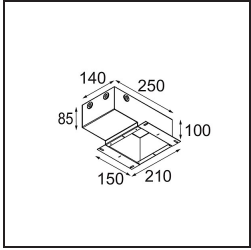

### Specifications

Material	11623382
Light Source Type	LED
LED Type	CITIZEN CLU7A3
LED technology	LED COB
CRI	Min. 90
Colour Temperature	3000K
Lifetime	L90B10 @50,000 Hours
Lamp Included	Yes
Number of Light Sources	1
CIE flux code	100 100 100 100 40
Binning (SDCM)	2
Light Direction	Down
Optic	Lens
Measured beam angle (°)	16.0
Input Voltage	Constant Current Driver Required
Electrical Class	III
IP Rating	20
Glow wire rating (°C)	960
Indoor/Outdoor	Indoor
Application	Ceiling
Mounting	Recessed
Cut-out size (mm)	ø111
Mounting depth (mm)	110.0
Adjustability	H 360° V 30°
Distance to Lighted Object (m)	0,1
Primary Colour & Primary Finish	Bronze, Brushed Anodised
Gross weight (g)	225.0
Drive current (mA)	350      500
Min. forward voltage (Vf)	11,2      11,2
Max. forward voltage (Vf)	13,2      13,2
Connected load (W)	4,1      6,1
Luminous flux per lamp (lm)	210      283
Efficacy (lm/W)	51      46
Glare rating	0      0

**TM30 & CRI diagram**

**Light distribution & beam diagram**

Diagrams

**Installation Accessories**

**11624230** Concrete Kit 70 150x150 1x

**11624430** Concrete Ring 70 Standard Installation Housing

**11624030** Installation Housing 140x250x100x210