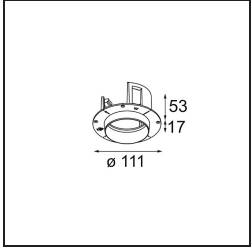

### Specifications

Material	11623382
Light Source Type	LED
LED Type	CITIZEN CLU7A3
LED technology	LED COB
CRI	Min. 90
Colour Temperature	3000K
Lifetime	L90B10 @50,000 Hours
Lamp Included	Yes
Number of Light Sources	1
CIE flux code	100 100 100 100 40
Binning (SDCM)	2
Light Direction	Down
Optic	Lens
Measured beam angle (°)	16.0
Input Voltage	Constant Current Driver Required
Electrical Class	III
IP Rating	20
Glow wire rating (°C)	960
Indoor/Outdoor	Indoor
Application	Ceiling
Mounting	Recessed
Cut-out size (mm)	ø111
Mounting depth (mm)	110.0
Adjustability	H 360° V 30°
Distance to Lighted Object (m)	0,1
Primary Colour & Primary Finish	Bronze, Brushed Anodised
Gross weight (g)	225.0
Drive current (mA)	350      500
Min. forward voltage (Vf)	11,2      11,2
Max. forward voltage (Vf)	13,2      13,2
Connected load (W)	4,1      6,1
Luminous flux per lamp (lm)	210      283
Efficacy (lm/W)	51      46
Glare rating	0      0

**TM30 & CRI diagram**

**Light distribution & beam diagram**

Diagrams

**Installation Accessories**

**11624230** Concrete Kit 70 150x150 1x

**11624430** Concrete Ring 70 Standard Installation Housing

**11624030** Installation Housing 140x250x100x210