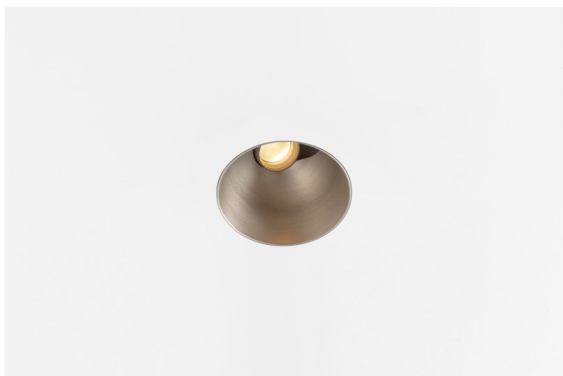

Date
Customer
Project
Type

Thimble Recessed Trimless Adjustable 70 1x LED 3000K Spot DE Silver Bronze Brushed Anodised

Specifications

Material	11623384
Light Source Type	LED
LED Type	CITIZEN CLU7A3
LED technology	LED COB
CRI	Min. 90
Colour Temperature	3000K
Lifetime	L90B10 @50,000 Hours
Lamp Included	Yes
Number of Light Sources	1
CIE flux code	100 100 100 100 41
Binning (SDCM)	2
Light Direction	Down
Optic	Lens
Measured beam angle (°)	16.0
Input Voltage	Constant Current Driver Required
Electrical Class	III
IP Rating	20
Glow wire rating (°C)	960
Indoor/Outdoor	Indoor
Application	Ceiling
Mounting	Recessed
Cut-out size (mm)	ø111
Mounting depth (mm)	110.0
Adjustability	H 360° V 30°
Distance to Lighted Object (m)	0,1
Primary Colour & Primary Finish	Silver Bronze, Brushed Anodised
Gross weight (g)	225.0
Drive current (mA)	350 500
Min. forward voltage (Vf)	11,2 11,2
Max. forward voltage (Vf)	13,2 13,2
Connected load (W)	4,1 6,1
Luminous flux per lamp (lm)	212 286
Efficacy (lm/W)	52 47
Glare rating	0 0

Minimalistic design, subtle curves, revealing colours, high-quality lens and LED. With its deep-recessed and glare-free light source, Thimble's clean and seamless execution makes it a quiet yet sophisticated choice for high-end residential or hospitality settings. This versatile, elegant architectural downlighter brings pure form, definition and quality light without stealing all the attention.