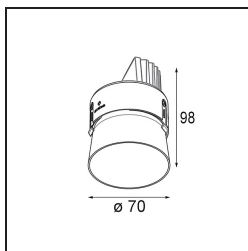

Date
Customer
Project
Type

Thimble Recessed Trimless Adjustable 70 1x LED 3000K Spot DE Silver Bronze Brushed Anodised

Specifications

Material	11623384
Light Source Type	LED
LED Type	CITIZEN CLU7A3
LED technology	LED COB
CRI	Min. 90
Colour Temperature	3000K
Lifetime	L90B10 @50,000 Hours
Lamp Included	Yes
Number of Light Sources	1
CIE flux code	100 100 100 100 41
Binning (SDCM)	2
Light Direction	Down
Optic	Lens
Measured beam angle (°)	16.0
Input Voltage	Constant Current Driver Required
Electrical Class	III
IP Rating	20
Glow wire rating (°C)	960
Indoor/Outdoor	Indoor
Application	Ceiling
Mounting	Recessed
Cut-out size (mm)	ø111
Mounting depth (mm)	110.0
Adjustability	H 360° V 30°
Distance to Lighted Object (m)	0,1
Primary Colour & Primary Finish	Silver Bronze, Brushed Anodised
Gross weight (g)	225.0
Drive current (mA)	350 500
Min. forward voltage (Vf)	11,2 11,2
Max. forward voltage (Vf)	13,2 13,2
Connected load (W)	4,1 6,1
Luminous flux per lamp (lm)	212 286
Efficacy (lm/W)	52 47
Glare rating	0 0

TM30 & CRI diagram

Light distribution & beam diagram

Diagrams

Installation Accessories

11624230 Concrete Kit 70 150x150 1x

11624430 Concrete Ring 70 Standard Installation Housing

11624030 Installation Housing 140x250x100x210