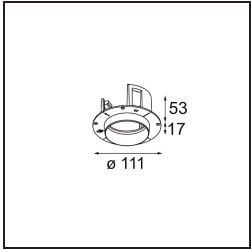

Material	11623332
Light Source Type	LED
LED Type	CITIZEN CLU7A3
LED technology	LED COB
CRI	Min. 90
Colour Temperature	3000K
Lifetime	L90B10 @50,000 Hours
Lamp Included	Yes
Number of Light Sources	1
CIE flux code	100 100 100 100 41
Binning (SDCM)	2
Light Direction	Down
Optic	Lens
Measured beam angle (°)	16.0
Input Voltage	Constant Current Driver Required
Electrical Class	III
IP Rating	20
Glow wire rating (°C)	960
Indoor/Outdoor	Indoor
Application	Ceiling
Mounting	Recessed
Cut-out size (mm)	ø111
Mounting depth (mm)	110.0
Adjustability	H 360° V 30°
Distance to Lighted Object (m)	0,1
Primary Colour & Primary Finish	Black, Structure
Gross weight (g)	225.0
Drive current (mA)	350 500
Min. forward voltage (Vf)	11,2 11,2
Max. forward voltage (Vf)	13,2 13,2
Connected load (W)	4,1 6,1
Luminous flux per lamp (lm)	212 287
Efficacy (lm/W)	52 47
Glare rating	0 0

TM30 & CRI diagram

Light distribution & beam diagram

Installation Accessories

11624230 Concrete Kit 70 150x150 1x

11624430 Concrete Ring 70 Standard Installation Housing

11624030 Installation Housing 140x250x100x210