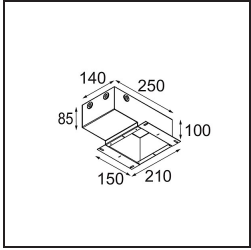

Material	11623332
Light Source Type	LED
LED Type	CITIZEN CLU7A3
LED technology	LED COB
CRI	Min. 90
Colour Temperature	3000K
Lifetime	L90B10 @50,000 Hours
Lamp Included	Yes
Number of Light Sources	1
CIE flux code	100 100 100 100 41
Binning (SDCM)	2
Light Direction	Down
Optic	Lens
Measured beam angle (°)	16.0
Input Voltage	Constant Current Driver Required
Electrical Class	III
IP Rating	20
Glow wire rating (°C)	960
Indoor/Outdoor	Indoor
Application	Ceiling
Mounting	Recessed
Cut-out size (mm)	ø111
Mounting depth (mm)	110.0
Adjustability	H 360° V 30°
Distance to Lighted Object (m)	0,1
Primary Colour & Primary Finish	Black, Structure
Gross weight (g)	225.0
Drive current (mA)	350 500
Min. forward voltage (Vf)	11,2 11,2
Max. forward voltage (Vf)	13,2 13,2
Connected load (W)	4,1 6,1
Luminous flux per lamp (lm)	212 287
Efficacy (lm/W)	52 47
Glare rating	0 0

TM30 & CRI diagram

Light distribution & beam diagram

Installation Accessories

11624230 Concrete Kit 70 150x150 1x

11624430 Concrete Ring 70 Standard Installation Housing

11624030 Installation Housing 140x250x100x210