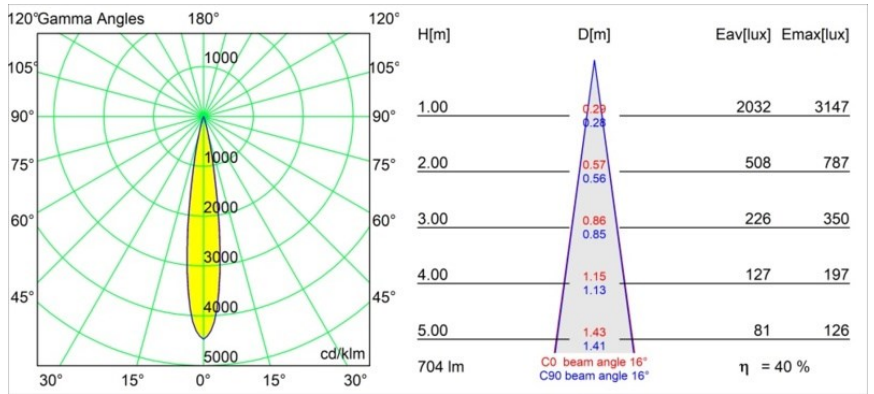

Light distribution & beam diagram