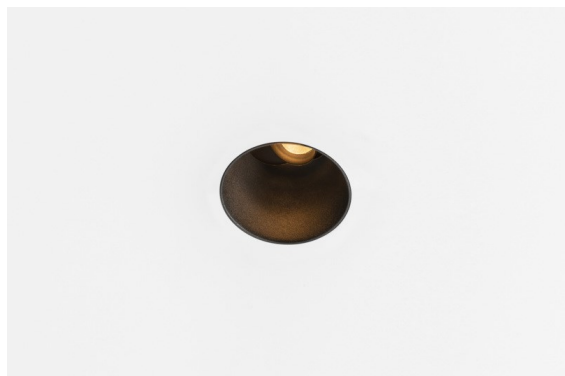

Date
Customer
Project
Type

Thimble Recessed Trimless Adjustable 70 1x LED 3000K Spot DE Black Structure

Specifications

Minimalistic design, subtle curves, revealing colours, high-quality lens and LED. With its deep-recessed and glare-free light source, Thimble's clean and seamless execution makes it a quiet yet sophisticated choice for high-end residential or hospitality settings. This versatile, elegant architectural downlighter brings pure form, definition and quality light without stealing all the attention.

Material	11623332
Light Source Type	LED
LED Type	CITIZEN CLU7A3
LED technology	LED COB
CRI	Min. 90
Colour Temperature	3000K
Lifetime	L90B10 @50,000 Hours
Lamp Included	Yes
Number of Light Sources	1
CIE flux code	100 100 100 100 41
Binning (SDCM)	2
Light Direction	Down
Optic	Lens
Measured beam angle (°)	16.0
Input Voltage	Constant Current Driver Required
Electrical Class	III
IP Rating	20
Glow wire rating (°C)	960
Indoor/Outdoor	Indoor
Application	Ceiling
Mounting	Recessed
Cut-out size (mm)	ø111
Mounting depth (mm)	110.0
Adjustability	H 360° V 30°
Distance to Lighted Object (m)	0,1
Primary Colour & Primary Finish	Black, Structure
Gross weight (g)	225.0
Drive current (mA)	350 500
Min. forward voltage (Vf)	11,2 11,2
Max. forward voltage (Vf)	13,2 13,2
Connected load (W)	4,1 6,1
Luminous flux per lamp (lm)	212 287
Efficacy (lm/W)	52 47
Glare rating	0 0