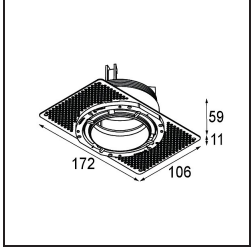

12293630 Plaster Kit Trimless 150x150 - 70 1x

■ **11624730** Ring Recessed Trimless 70 1x

■ Choose a required accessory