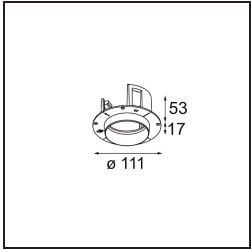

Material	11623341
Light Source Type	LED
LED Type	CITIZEN CLU7A3
LED technology	LED COB
CRI	Min. 90
Colour Temperature	3000K
Lifetime	L90B10 @50,000 Hours
Lamp Included	Yes
Number of Light Sources	1
CIE flux code	100 100 100 100 40
Binning (SDCM)	2
Light Direction	Down
Optic	Lens
Measured beam angle (°)	16.0
Input Voltage	Constant Current Driver Required
Electrical Class	III
IP Rating	20
Glow wire rating (°C)	960
Indoor/Outdoor	Indoor
Application	Ceiling
Mounting	Recessed
Cut-out size (mm)	ø111
Mounting depth (mm)	110.0
Adjustability	H 360° V 30°
Distance to Lighted Object (m)	0,1
Primary Colour & Primary Finish	Champagne, Brushed Anodised
Gross weight (g)	225.0
Drive current (mA)	350 500
Min. forward voltage (Vf)	11,2 11,2
Max. forward voltage (Vf)	13,2 13,2
Connected load (W)	4,1 6,1
Luminous flux per lamp (lm)	209 282
Efficacy (lm/W)	51 46
Glare rating	0 0

TM30 & CRI diagram

Light distribution & beam diagram

Diagrams

Installation Accessories

11624230 Concrete Kit 70 150x150 1x

11624430 Concrete Ring 70 Standard Installation Housing

11624030 Installation Housing 140x250x100x210