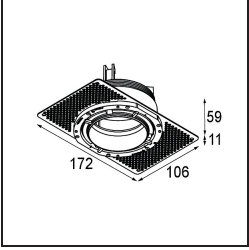

12293630 Plaster Kit Trimless 150x150 - 70 1x

■ **11624730** Ring Recessed Trimless 70 1x

■ Choose a required accessory