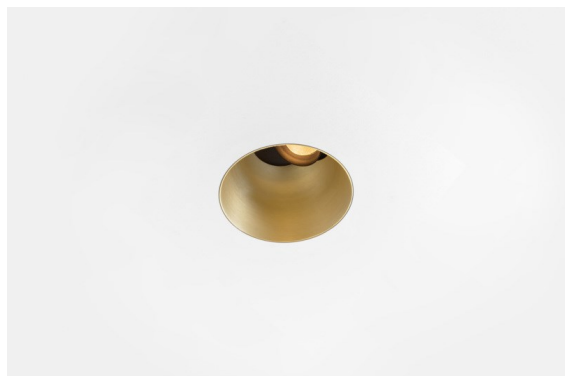

Date
Customer
Project
Type

Thimble Recessed Trimless Adjustable 70 1x LED 3000K Spot DE Champagne Brushed Anodised

Specifications

Minimalistic design, subtle curves, revealing colours, high-quality lens and LED. With its deep-recessed and glare-free light source, Thimble's clean and seamless execution makes it a quiet yet sophisticated choice for high-end residential or hospitality settings. This versatile, elegant architectural downlighter brings pure form, definition and quality light without stealing all the attention.

Material	11623341
Light Source Type	LED
LED Type	CITIZEN CLU7A3
LED technology	LED COB
CRI	Min. 90
Colour Temperature	3000K
Lifetime	L90B10 @50,000 Hours
Lamp Included	Yes
Number of Light Sources	1
CIE flux code	100 100 100 100 40
Binning (SDCM)	2
Light Direction	Down
Optic	Lens
Measured beam angle (°)	16.0
Input Voltage	Constant Current Driver Required
Electrical Class	III
IP Rating	20
Glow wire rating (°C)	960
Indoor/Outdoor	Indoor
Application	Ceiling
Mounting	Recessed
Cut-out size (mm)	ø111
Mounting depth (mm)	110.0
Adjustability	H 360° V 30°
Distance to Lighted Object (m)	0,1
Primary Colour & Primary Finish	Champagne, Brushed Anodised
Gross weight (g)	225.0
Drive current (mA)	350 500
Min. forward voltage (Vf)	11,2 11,2
Max. forward voltage (Vf)	13,2 13,2
Connected load (W)	4,1 6,1
Luminous flux per lamp (lm)	209 282
Efficacy (lm/W)	51 46
Glare rating	0 0