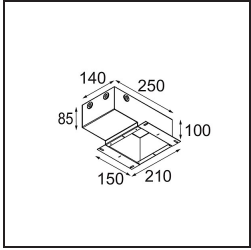

Material	11623341
Light Source Type	LED
LED Type	CITIZEN CLU7A3
LED technology	LED COB
CRI	Min. 90
Colour Temperature	3000K
Lifetime	L90B10 @50,000 Hours
Lamp Included	Yes
Number of Light Sources	1
CIE flux code	100 100 100 100 40
Binning (SDCM)	2
Light Direction	Down
Optic	Lens
Measured beam angle (°)	16.0
Input Voltage	Constant Current Driver Required
Electrical Class	III
IP Rating	20
Glow wire rating (°C)	960
Indoor/Outdoor	Indoor
Application	Ceiling
Mounting	Recessed
Cut-out size (mm)	ø111
Mounting depth (mm)	110.0
Adjustability	H 360° V 30°
Distance to Lighted Object (m)	0,1
Primary Colour & Primary Finish	Champagne, Brushed Anodised
Gross weight (g)	225.0
Drive current (mA)	350 500
Min. forward voltage (Vf)	11,2 11,2
Max. forward voltage (Vf)	13,2 13,2
Connected load (W)	4,1 6,1
Luminous flux per lamp (lm)	209 282
Efficacy (lm/W)	51 46
Glare rating	0 0

TM30 & CRI diagram

Light distribution & beam diagram

Diagrams

Installation Accessories

11624230 Concrete Kit 70 150x150 1x

11624430 Concrete Ring 70 Standard Installation Housing

11624030 Installation Housing 140x250x100x210