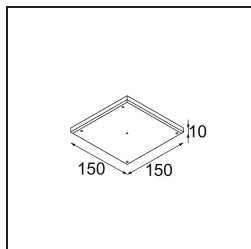

11624030 Installation Housing 140x250x100x210

12292630 Gypsum Fibreboard 150x150