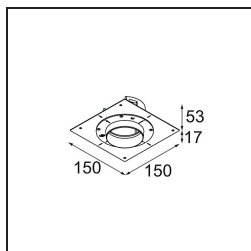

Livello abbagliamento	0	0
-----------------------	---	---

TM30 & CRI diagram

Light distribution & beam diagram

Accessori Installazione

11624230 Concrete Kit 70 150x150 1x

11624430 Concrete Ring 70 Standard Installation Housing