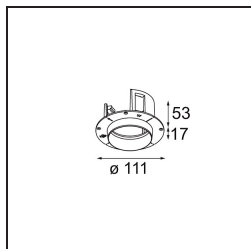

Livello abbagliamento	0	0
-----------------------	---	---

TM30 & CRI diagram

Light distribution & beam diagram

Accessori Installazione

11624230 Concrete Kit 70 150x150 1x

11624430 Concrete Ring 70 Standard Installation Housing