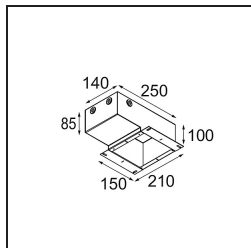

Livello abbagliamento	0	0
-----------------------	---	---

TM30 & CRI diagram

Light distribution & beam diagram

Accessori Installazione

11624230 Concrete Kit 70 150x150 1x

11624430 Concrete Ring 70 Standard Installation Housing