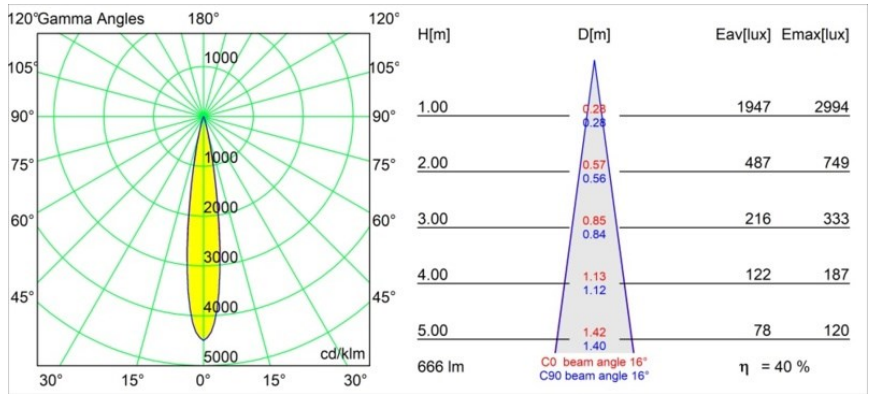

Light distribution & beam diagram