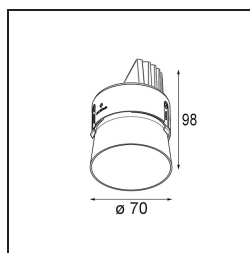

Specifications

Material	11623284
Light Source Type	LED
LED Type	CITIZEN CLU7A3
LED technology	LED COB
CRI	Min. 90
Colour Temperature	2700K
Lifetime	L90B10 @50,000 Hours
Lamp Included	Yes
Number of Light Sources	1
CIE flux code	100 100 100 100 41
Binning (SDCM)	2
Light Direction	Down
Optic	Lens
Measured beam angle (°)	16.0
Input Voltage	Constant Current Driver Required
Electrical Class	III
IP Rating	20
Glow wire rating (°C)	960
Indoor/Outdoor	Indoor
Application	Ceiling
Mounting	Recessed
Cut-out size (mm)	ø111
Mounting depth (mm)	110.0
Adjustability	H 360° V 30°
Distance to Lighted Object (m)	0,1
Primary Colour & Primary Finish	Silver Bronze, Brushed Anodised
Gross weight (g)	225.0
Drive current (mA)	350 500
Min. forward voltage (Vf)	11,2 11,2
Max. forward voltage (Vf)	13,2 13,2
Connected load (W)	4,1 6,1
Luminous flux per lamp (lm)	200 271
Efficacy (lm/W)	49 44
Glare rating	0 0

TM30 & CRI diagram

Light distribution & beam diagram

Installation Accessories

11624230 Concrete Kit 70 150x150 1x

11624430 Concrete Ring 70 Standard Installation Housing

11624030 Installation Housing 140x250x100x210