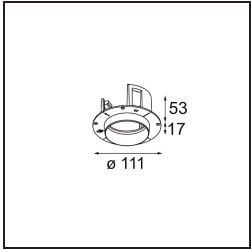

Specifications

Material	11623284
Light Source Type	LED
LED Type	CITIZEN CLU7A3
LED technology	LED COB
CRI	Min. 90
Colour Temperature	2700K
Lifetime	L90B10 @50,000 Hours
Lamp Included	Yes
Number of Light Sources	1
CIE flux code	100 100 100 100 41
Binning (SDCM)	2
Light Direction	Down
Optic	Lens
Measured beam angle (°)	16.0
Input Voltage	Constant Current Driver Required
Electrical Class	III
IP Rating	20
Glow wire rating (°C)	960
Indoor/Outdoor	Indoor
Application	Ceiling
Mounting	Recessed
Cut-out size (mm)	ø111
Mounting depth (mm)	110.0
Adjustability	H 360° V 30°
Distance to Lighted Object (m)	0,1
Primary Colour & Primary Finish	Silver Bronze, Brushed Anodised
Gross weight (g)	225.0
Drive current (mA)	350 500
Min. forward voltage (Vf)	11,2 11,2
Max. forward voltage (Vf)	13,2 13,2
Connected load (W)	4,1 6,1
Luminous flux per lamp (lm)	200 271
Efficacy (lm/W)	49 44
Glare rating	0 0

TM30 & CRI diagram

Light distribution & beam diagram

Installation Accessories

11624230 Concrete Kit 70 150x150 1x

11624430 Concrete Ring 70 Standard Installation Housing

11624030 Installation Housing 140x250x100x210