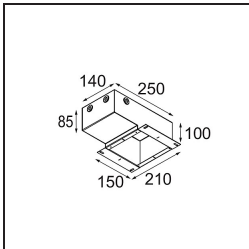

Material	11623241
Light Source Type	LED
LED Type	CITIZEN CLU7A3
LED technology	LED COB
CRI	Min. 90
Colour Temperature	2700K
Lifetime	L90B10 @50,000 Hours
Lamp Included	Yes
Number of Light Sources	1
CIE flux code	100 100 100 100 40
Binning (SDCM)	2
Light Direction	Down
Optic	Lens
Measured beam angle (°)	16.0
Input Voltage	Constant Current Driver Required
Electrical Class	III
IP Rating	20
Glow wire rating (°C)	960
Indoor/Outdoor	Indoor
Application	Ceiling
Mounting	Recessed
Cut-out size (mm)	ø111
Mounting depth (mm)	110.0
Adjustability	H 360° V 30°
Distance to Lighted Object (m)	0,1
Primary Colour & Primary Finish	Champagne, Brushed Anodised
Gross weight (g)	225.0
Drive current (mA)	350      500
Min. forward voltage (Vf)	11,2      11,2
Max. forward voltage (Vf)	13,2      13,2
Connected load (W)	4,1      6,1
Luminous flux per lamp (lm)	197      267
Efficacy (lm/W)	48      44
Glare rating	0      0

**TM30 & CRI diagram**

**Light distribution & beam diagram**

Diagrams

**Installation Accessories**

**11624230** Concrete Kit 70 150x150 1x

**11624430** Concrete Ring 70 Standard Installation Housing

**11624030** Installation Housing 140x250x100x210