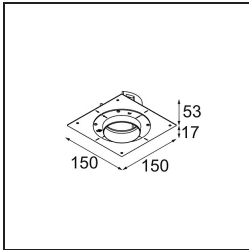

Material	11623241
Light Source Type	LED
LED Type	CITIZEN CLU7A3
LED technology	LED COB
CRI	Min. 90
Colour Temperature	2700K
Lifetime	L90B10 @50,000 Hours
Lamp Included	Yes
Number of Light Sources	1
CIE flux code	100 100 100 100 40
Binning (SDCM)	2
Light Direction	Down
Optic	Lens
Measured beam angle (°)	16.0
Input Voltage	Constant Current Driver Required
Electrical Class	III
IP Rating	20
Glow wire rating (°C)	960
Indoor/Outdoor	Indoor
Application	Ceiling
Mounting	Recessed
Cut-out size (mm)	ø111
Mounting depth (mm)	110.0
Adjustability	H 360° V 30°
Distance to Lighted Object (m)	0,1
Primary Colour & Primary Finish	Champagne, Brushed Anodised
Gross weight (g)	225.0
Drive current (mA)	350      500
Min. forward voltage (Vf)	11,2      11,2
Max. forward voltage (Vf)	13,2      13,2
Connected load (W)	4,1      6,1
Luminous flux per lamp (lm)	197      267
Efficacy (lm/W)	48      44
Glare rating	0      0

**TM30 & CRI diagram**

**Light distribution & beam diagram**

Diagrams

**Installation Accessories**

**11624230** Concrete Kit 70 150x150 1x

**11624430** Concrete Ring 70 Standard Installation Housing

**11624030** Installation Housing 140x250x100x210