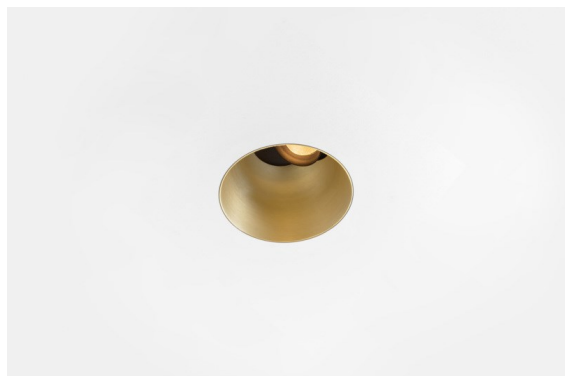

*Thimble Recessed Trimless Adjustable 70 1x LED 2700K Spot DE Champagne Brushed Anodised*

**Specifications**

Minimalistic design, subtle curves, revealing colours, high-quality lens and LED. With its deep-recessed and glare-free light source, Thimble's clean and seamless execution makes it a quiet yet sophisticated choice for high-end residential or hospitality settings. This versatile, elegant architectural downlighter brings pure form, definition and quality light without stealing all the attention.

Material	11623241
Light Source Type	LED
LED Type	CITIZEN CLU7A3
LED technology	LED COB
CRI	Min. 90
Colour Temperature	2700K
Lifetime	L90B10 @50,000 Hours
Lamp Included	Yes
Number of Light Sources	1
CIE flux code	100 100 100 100 40
Binning (SDCM)	2
Light Direction	Down
Optic	Lens
Measured beam angle (°)	16.0
Input Voltage	Constant Current Driver Required
Electrical Class	III
IP Rating	20
Glow wire rating (°C)	960
Indoor/Outdoor	Indoor
Application	Ceiling
Mounting	Recessed
Cut-out size (mm)	ø111
Mounting depth (mm)	110.0
Adjustability	H 360° V 30°
Distance to Lighted Object (m)	0,1
Primary Colour & Primary Finish	Champagne, Brushed Anodised
Gross weight (g)	225.0
Drive current (mA)	350      500
Min. forward voltage (Vf)	11,2      11,2
Max. forward voltage (Vf)	13,2      13,2
Connected load (W)	4,1      6,1
Luminous flux per lamp (lm)	197      267
Efficacy (lm/W)	48      44
Glare rating	0      0