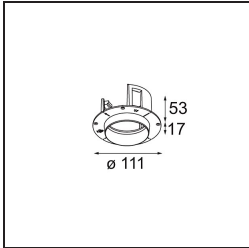

Material	11623241
Light Source Type	LED
LED Type	CITIZEN CLU7A3
LED technology	LED COB
CRI	Min. 90
Colour Temperature	2700K
Lifetime	L90B10 @50,000 Hours
Lamp Included	Yes
Number of Light Sources	1
CIE flux code	100 100 100 100 40
Binning (SDCM)	2
Light Direction	Down
Optic	Lens
Measured beam angle (°)	16.0
Input Voltage	Constant Current Driver Required
Electrical Class	III
IP Rating	20
Glow wire rating (°C)	960
Indoor/Outdoor	Indoor
Application	Ceiling
Mounting	Recessed
Cut-out size (mm)	ø111
Mounting depth (mm)	110.0
Adjustability	H 360° V 30°
Distance to Lighted Object (m)	0,1
Primary Colour & Primary Finish	Champagne, Brushed Anodised
Gross weight (g)	225.0
Drive current (mA)	350      500
Min. forward voltage (Vf)	11,2      11,2
Max. forward voltage (Vf)	13,2      13,2
Connected load (W)	4,1      6,1
Luminous flux per lamp (lm)	197      267
Efficacy (lm/W)	48      44
Glare rating	0      0

**TM30 & CRI diagram**

**Light distribution & beam diagram**

Diagrams

**Installation Accessories**

**11624230** Concrete Kit 70 150x150 1x

**11624430** Concrete Ring 70 Standard Installation Housing

**11624030** Installation Housing 140x250x100x210