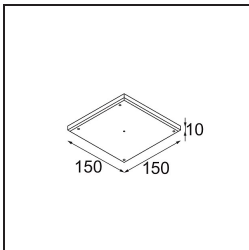

Material	11623241
Light Source Type	LED
LED Type	CITIZEN CLU7A3
LED technology	LED COB
CRI	Min. 90
Colour Temperature	2700K
Lifetime	L90B10 @50,000 Hours
Lamp Included	Yes
Number of Light Sources	1
CIE flux code	100 100 100 100 40
Binning (SDCM)	2
Light Direction	Down
Optic	Lens
Measured beam angle (°)	16.0
Input Voltage	Constant Current Driver Required
Electrical Class	III
IP Rating	20
Glow wire rating (°C)	960
Indoor/Outdoor	Indoor
Application	Ceiling
Mounting	Recessed
Cut-out size (mm)	ø111
Mounting depth (mm)	110.0
Adjustability	H 360° V 30°
Distance to Lighted Object (m)	0,1
Primary Colour & Primary Finish	Champagne, Brushed Anodised
Gross weight (g)	225.0
Drive current (mA)	350      500
Min. forward voltage (Vf)	11,2      11,2
Max. forward voltage (Vf)	13,2      13,2
Connected load (W)	4,1      6,1
Luminous flux per lamp (lm)	197      267
Efficacy (lm/W)	48      44
Glare rating	0      0

**TM30 & CRI diagram**

**Light distribution & beam diagram**

Diagrams

**Installation Accessories**

**11624230** Concrete Kit 70 150x150 1x

**11624430** Concrete Ring 70 Standard Installation Housing

**11624030** Installation Housing 140x250x100x210