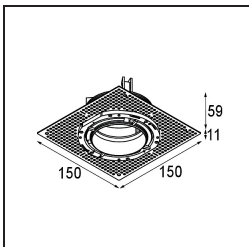

12292630 Gypsum Fibreboard 150x150

12293630 Plaster Kit Trimless 150x150 - 70 1x