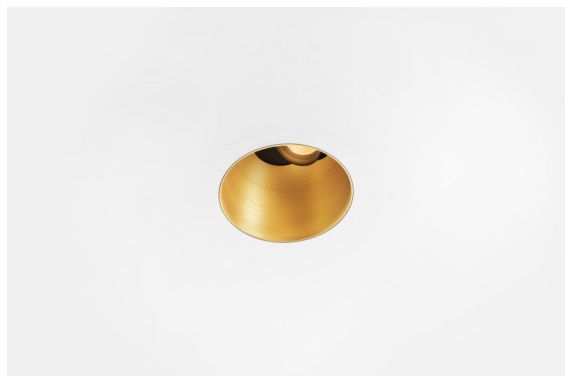

Date
Customer
Project
Type

*Thimble Recessed Trimless Adjustable 70 1x LED 2700K Spot DE Gold Brushed Anodised*

**Specifications**

Minimalistic design, subtle curves, revealing colours, high-quality lens and LED. With its deep-recessed and glare-free light source, Thimble's clean and seamless execution makes it a quiet yet sophisticated choice for high-end residential or hospitality settings. This versatile, elegant architectural downlighter brings pure form, definition and quality light without stealing all the attention.

Material	11623242
Light Source Type	LED
LED Type	CITIZEN CLU7A3
LED technology	LED COB
CRI	Min. 90
Colour Temperature	2700K
Lifetime	L90B10 @50,000 Hours
Lamp Included	Yes
Number of Light Sources	1
CIE flux code	100 100 100 100 40
Binning (SDCM)	2
Light Direction	Down
Optic	Lens
Measured beam angle (°)	16.0
Input Voltage	Constant Current Driver Required
Electrical Class	III
IP Rating	20
Glow wire rating (°C)	960
Indoor/Outdoor	Indoor
Application	Ceiling
Mounting	Recessed
Cut-out size (mm)	ø111
Mounting depth (mm)	110.0
Adjustability	H 360° V 30°
Distance to Lighted Object (m)	0,1
Primary Colour & Primary Finish	Gold, Brushed Anodised
Gross weight (g)	225.0
Drive current (mA)	350      500
Min. forward voltage (Vf)	11,2      11,2
Max. forward voltage (Vf)	13,2      13,2
Connected load (W)	4,1      6,1
Luminous flux per lamp (lm)	197      266
Efficacy (lm/W)	48      44
Glare rating	0      0