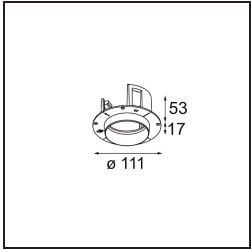

Material	11623242
Light Source Type	LED
LED Type	CITIZEN CLU7A3
LED technology	LED COB
CRI	Min. 90
Colour Temperature	2700K
Lifetime	L90B10 @50,000 Hours
Lamp Included	Yes
Number of Light Sources	1
CIE flux code	100 100 100 100 40
Binning (SDCM)	2
Light Direction	Down
Optic	Lens
Measured beam angle (°)	16.0
Input Voltage	Constant Current Driver Required
Electrical Class	III
IP Rating	20
Glow wire rating (°C)	960
Indoor/Outdoor	Indoor
Application	Ceiling
Mounting	Recessed
Cut-out size (mm)	ø111
Mounting depth (mm)	110.0
Adjustability	H 360° V 30°
Distance to Lighted Object (m)	0,1
Primary Colour & Primary Finish	Gold, Brushed Anodised
Gross weight (g)	225.0
Drive current (mA)	350      500
Min. forward voltage (Vf)	11,2      11,2
Max. forward voltage (Vf)	13,2      13,2
Connected load (W)	4,1      6,1
Luminous flux per lamp (lm)	197      266
Efficacy (lm/W)	48      44
Glare rating	0      0

**TM30 & CRI diagram**

**Light distribution & beam diagram**

**Installation Accessories**

**11624230** Concrete Kit 70 150x150 1x

**11624430** Concrete Ring 70 Standard Installation Housing

**11624030** Installation Housing 140x250x100x210