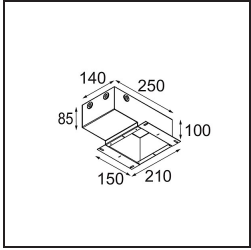

Thimble Recessed Trimless Adjustable 70 1x LED 2700K Spot DE Gold Brushed Anodised

Specifications

| | |
|---------------------------------|----------------------------------|
| Material | 11623242 |
| Light Source Type | LED |
| LED Type | CITIZEN CLU7A3 |
| LED technology | LED COB |
| CRI | Min. 90 |
| Colour Temperature | 2700K |
| Lifetime | L90B10 @50,000 Hours |
| Lamp Included | Yes |
| Number of Light Sources | 1 |
| CIE flux code | 100 100 100 100 40 |
| Binning (SDCM) | 2 |
| Light Direction | Down |
| Optic | Lens |
| Measured beam angle (°) | 16.0 |
| Input Voltage | Constant Current Driver Required |
| Electrical Class | III |
| IP Rating | 20 |
| Glow wire rating (°C) | 960 |
| Indoor/Outdoor | Indoor |
| Application | Ceiling |
| Mounting | Recessed |
| Cut-out size (mm) | ø111 |
| Mounting depth (mm) | 110.0 |
| Adjustability | H 360° V 30° |
| Distance to Lighted Object (m) | 0,1 |
| Primary Colour & Primary Finish | Gold, Brushed Anodised |
| Gross weight (g) | 225.0 |
| Drive current (mA) | 350 500 |
| Min. forward voltage (Vf) | 11,2 11,2 |
| Max. forward voltage (Vf) | 13,2 13,2 |
| Connected load (W) | 4,1 6,1 |
| Luminous flux per lamp (lm) | 197 266 |
| Efficacy (lm/W) | 48 44 |
| Glare rating | 0 0 |

TM30 & CRI diagram

Light distribution & beam diagram

Installation Accessories

11624230 Concrete Kit 70 150x150 1x

11624430 Concrete Ring 70 Standard Installation Housing

11624030 Installation Housing 140x250x100x210