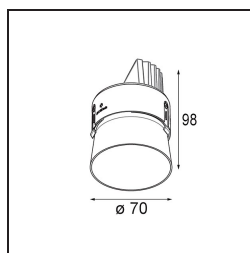

Thimble Recessed Trimless Adjustable 70 1x LED 2700K Spot DE Gold Brushed Anodised

Specifications

| | |
|---------------------------------|----------------------------------|
| Material | 11623242 |
| Light Source Type | LED |
| LED Type | CITIZEN CLU7A3 |
| LED technology | LED COB |
| CRI | Min. 90 |
| Colour Temperature | 2700K |
| Lifetime | L90B10 @50,000 Hours |
| Lamp Included | Yes |
| Number of Light Sources | 1 |
| CIE flux code | 100 100 100 100 40 |
| Binning (SDCM) | 2 |
| Light Direction | Down |
| Optic | Lens |
| Measured beam angle (°) | 16.0 |
| Input Voltage | Constant Current Driver Required |
| Electrical Class | III |
| IP Rating | 20 |
| Glow wire rating (°C) | 960 |
| Indoor/Outdoor | Indoor |
| Application | Ceiling |
| Mounting | Recessed |
| Cut-out size (mm) | ø111 |
| Mounting depth (mm) | 110.0 |
| Adjustability | H 360° V 30° |
| Distance to Lighted Object (m) | 0,1 |
| Primary Colour & Primary Finish | Gold, Brushed Anodised |
| Gross weight (g) | 225.0 |
| Drive current (mA) | 350 500 |
| Min. forward voltage (Vf) | 11,2 11,2 |
| Max. forward voltage (Vf) | 13,2 13,2 |
| Connected load (W) | 4,1 6,1 |
| Luminous flux per lamp (lm) | 197 266 |
| Efficacy (lm/W) | 48 44 |
| Glare rating | 0 0 |

TM30 & CRI diagram

Light distribution & beam diagram

Installation Accessories

11624230 Concrete Kit 70 150x150 1x

11624430 Concrete Ring 70 Standard Installation Housing

11624030 Installation Housing 140x250x100x210