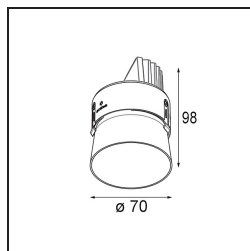

### Specifications

Material	11623242
Light Source Type	LED
LED Type	CITIZEN CLU7A3
LED technology	LED COB
CRI	Min. 90
Colour Temperature	2700K
Lifetime	L90B10 @50,000 Hours
Lamp Included	Yes
Number of Light Sources	1
CIE flux code	100 100 100 100 40
Binning (SDCM)	2
Light Direction	Down
Optic	Lens
Measured beam angle (°)	16.0
Input Voltage	Constant Current Driver Required
Electrical Class	III
IP Rating	20
Glow wire rating (°C)	960
Indoor/Outdoor	Indoor
Application	Ceiling
Mounting	Recessed
Cut-out size (mm)	ø111
Mounting depth (mm)	110.0
Adjustability	H 360° V 30°
Distance to Lighted Object (m)	0,1
Primary Colour & Primary Finish	Gold, Brushed Anodised
Gross weight (g)	225.0
Drive current (mA)	350      500
Min. forward voltage (Vf)	11,2      11,2
Max. forward voltage (Vf)	13,2      13,2
Connected load (W)	4,1      6,1
Luminous flux per lamp (lm)	197      266
Efficacy (lm/W)	48      44
Glare rating	0      0