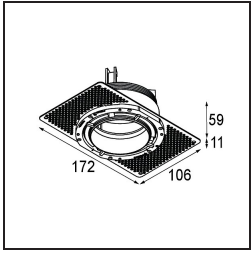

12293630 Plaster Kit Trimless 150x150 - 70 1x

■ **11624730** Ring Recessed Trimless 70 1x

■ Choose a required accessory