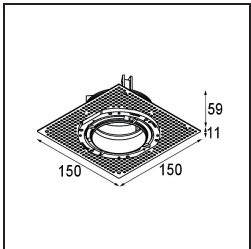

12292630 Gypsum Fibreboard 150x150

12293630 Plaster Kit Trimless 150x150 - 70 1x