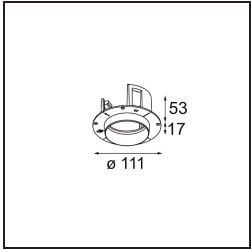

Thimble Recessed Trimless Adjustable 70 1x LED 2700K Spot DE Gold Brushed Anodised

Specifications

| | |
|---------------------------------|----------------------------------|
| Material | 11623242 |
| Light Source Type | LED |
| LED Type | CITIZEN CLU7A3 |
| LED technology | LED COB |
| CRI | Min. 90 |
| Colour Temperature | 2700K |
| Lifetime | L90B10 @50,000 Hours |
| Lamp Included | Yes |
| Number of Light Sources | 1 |
| CIE flux code | 100 100 100 100 40 |
| Binning (SDCM) | 2 |
| Light Direction | Down |
| Optic | Lens |
| Measured beam angle (°) | 16.0 |
| Input Voltage | Constant Current Driver Required |
| Electrical Class | III |
| IP Rating | 20 |
| Glow wire rating (°C) | 960 |
| Indoor/Outdoor | Indoor |
| Application | Ceiling |
| Mounting | Recessed |
| Cut-out size (mm) | ø111 |
| Mounting depth (mm) | 110.0 |
| Adjustability | H 360° V 30° |
| Distance to Lighted Object (m) | 0,1 |
| Primary Colour & Primary Finish | Gold, Brushed Anodised |
| Gross weight (g) | 225.0 |
| Drive current (mA) | 350 500 |
| Min. forward voltage (Vf) | 11,2 11,2 |
| Max. forward voltage (Vf) | 13,2 13,2 |
| Connected load (W) | 4,1 6,1 |
| Luminous flux per lamp (lm) | 197 266 |
| Efficacy (lm/W) | 48 44 |
| Glare rating | 0 0 |

TM30 & CRI diagram

Light distribution & beam diagram

Installation Accessories

11624230 Concrete Kit 70 150x150 1x

11624430 Concrete Ring 70 Standard Installation Housing

11624030 Installation Housing 140x250x100x210