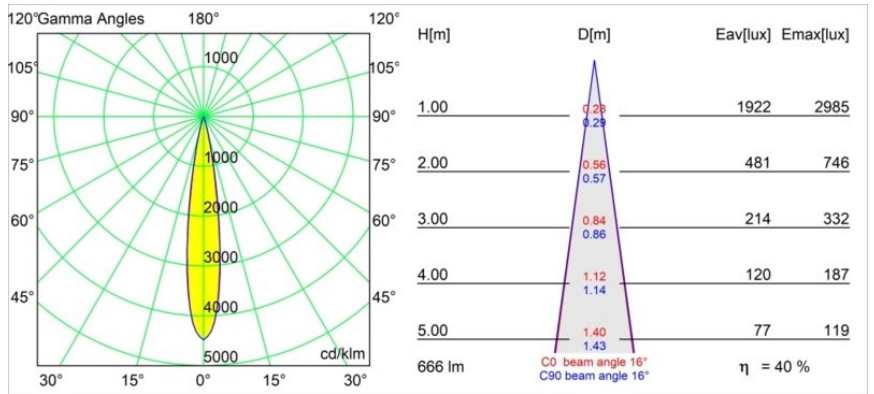

Light distribution & beam diagram