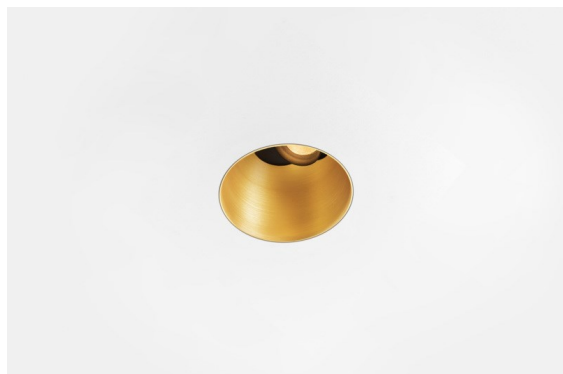

Date
Customer
Project
Type

*Thimble Recessed Trimless Adjustable 70 1x LED 2700K Spot DE Gold Brushed Anodised*

Minimalistic design, subtle curves, revealing colours, high-quality lens and LED. With its deep-recessed and glare-free light source, Thimble's clean and seamless execution makes it a quiet yet sophisticated choice for high-end residential or hospitality settings. This versatile, elegant architectural downlighter brings pure form, definition and quality light without stealing all the attention.

### Specifications

Material	11623242
Light Source Type	LED
LED Type	CITIZEN CLU7A3
LED technology	LED COB
CRI	Min. 90
Colour Temperature	2700K
Lifetime	L90B10 @50,000 Hours
Lamp Included	Yes
Number of Light Sources	1
CIE flux code	100 100 100 100 40
Binning (SDCM)	2
Light Direction	Down
Optic	Lens
Measured beam angle (°)	16.0
Input Voltage	Constant Current Driver Required
Electrical Class	III
IP Rating	20
Glow wire rating (°C)	960
Indoor/Outdoor	Indoor
Application	Ceiling
Mounting	Recessed
Cut-out size (mm)	ø111
Mounting depth (mm)	110.0
Adjustability	H 360° V 30°
Distance to Lighted Object (m)	0,1
Primary Colour & Primary Finish	Gold, Brushed Anodised
Gross weight (g)	225.0
Drive current (mA)	350      500
Min. forward voltage (Vf)	11,2      11,2
Max. forward voltage (Vf)	13,2      13,2
Connected load (W)	4,1      6,1
Luminous flux per lamp (lm)	197      266
Efficacy (lm/W)	48      44
Glare rating	0      0