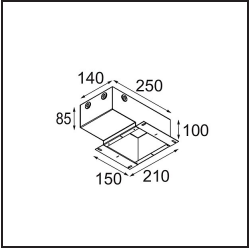

TM30 & CRI diagram

Light distribution & beam diagram

Diagrams

Accessori Installazione

11624230 Concrete Kit 70 150x150 1x

11624430 Concrete Ring 70 Standard Installation Housing

11624030 Installation Housing 140x250x100x210