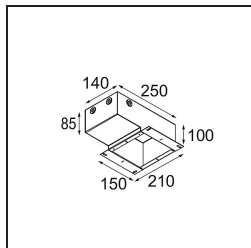

TM30 & CRI diagram

Light distribution & beam diagram

Diagrams

Accessori Installazione

11624230 Concrete Kit 70 150x150 1x

11624430 Concrete Ring 70 Standard Installation Housing

11624030 Installation Housing 140x250x100x210