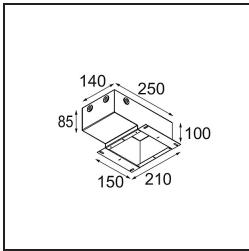

TM30 & CRI diagrammes

Distribution de Lumière & Schéma de Faisceau

Accessoires d'Eclairage d'installation

11624230 Concrete Kit 70 150x150 1x

11624430 Concrete Ring 70 Standard Installation Housing

11624030 Installation Housing 140x250x100x210