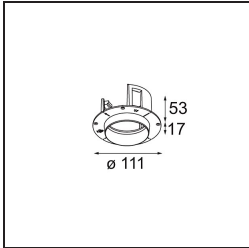

TM30 & CRI diagrammes

Distribution de Lumière & Schéma de Faisceau

Accessoires d'Eclairage d'installation

11624230 Concrete Kit 70 150x150 1x

11624430 Concrete Ring 70 Standard Installation Housing

11624030 Installation Housing 140x250x100x210