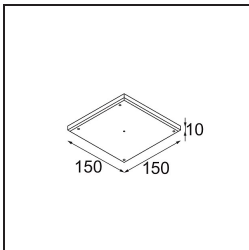

TM30 & CRI diagrammes

Distribution de Lumière & Schéma de Faisceau

Accessoires d'Eclairage d'installation

11624230 Concrete Kit 70 150x150 1x

11624430 Concrete Ring 70 Standard Installation Housing

11624030 Installation Housing 140x250x100x210