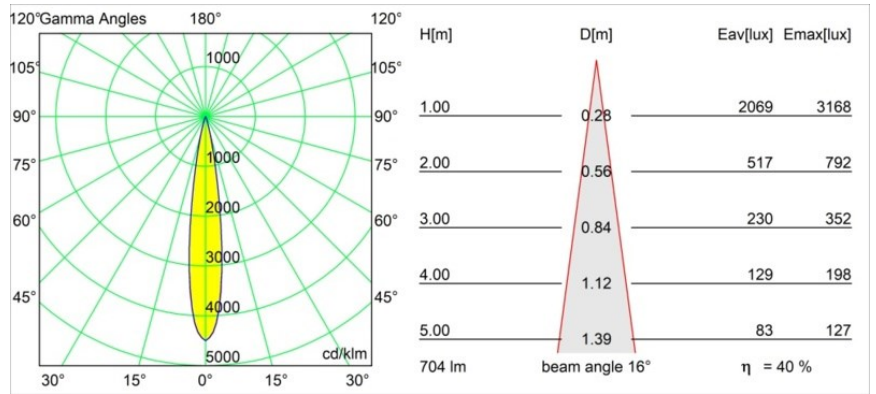

Light distribution & beam diagram