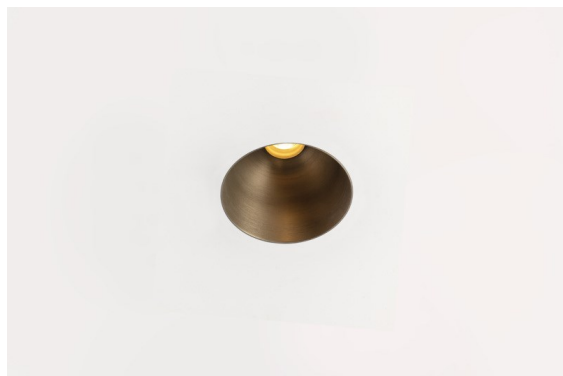

Date
Customer
Project
Type

Thimble Recessed Trimless 70 lx IP55 LED 3000K Spot DE Bronze Brushed Anodised

Specifications

Material	11622382
Light Source Type	LED
LED Type	CITIZEN CLU7A3
LED technology	LED COB
CRI	Min. 90
Colour Temperature	3000K
Lifetime	L90B10 @50,000 Hours
Lamp Included	Yes
Number of Light Sources	1
CIE flux code	100 100 100 100 40
Binning (SDCM)	2
Light Direction	Down
Optic	Lens
Measured beam angle (°)	16.0
Input Voltage	Constant Current Driver Required
Electrical Class	III
IP Rating	55
Glow wire rating (°C)	960
Indoor/Outdoor	Indoor
Application	Ceiling
Mounting	Recessed
Cut-out size (mm)	ø111
Mounting depth (mm)	110.0
Distance to Lighted Object (m)	0,1
Primary Colour & Primary Finish	Bronze, Brushed Anodised
Gross weight (g)	215.0
Drive current (mA)	350 500
Min. forward voltage (Vf)	11,2 11,2
Max. forward voltage (Vf)	13,2 13,2
Connected load (W)	4,1 6,1
Luminous flux per lamp (lm)	210 283
Efficacy (lm/W)	51 46
Glare rating	0 0

Minimalistic design, subtle curves, revealing colours, high-quality lens and LED. With its deep-recessed and glare-free light source, Thimble's clean and seamless execution makes it a quiet yet sophisticated choice for high-end residential or hospitality settings. This versatile, elegant architectural downlighter brings pure form, definition and quality light without stealing all the attention.

TM30 & CRI diagram

Light distribution & beam diagram

Installation Accessories

11624230 Concrete Kit 70 150x150 1x

11624430 Concrete Ring 70 Standard Installation Housing

11624030 Installation Housing 140x250x100x210