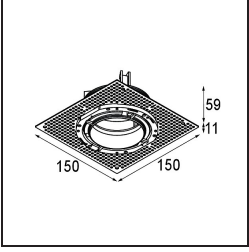

11624730 Ring Recessed Trimless 70 1x

■ **12293630** Plaster Kit Trimless 150x150 - 70 1x

■ Choose a required accessory