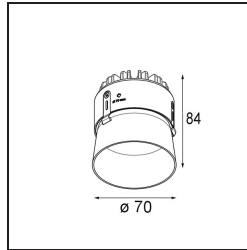

Specifications

Material	11622382
Light Source Type	LED
LED Type	CITIZEN CLU7A3
LED technology	LED COB
CRI	Min. 90
Colour Temperature	3000K
Lifetime	L90B10 @50,000 Hours
Lamp Included	Yes
Number of Light Sources	1
CIE flux code	100 100 100 100 40
Binning (SDCM)	2
Light Direction	Down
Optic	Lens
Measured beam angle (°)	16.0
Input Voltage	Constant Current Driver Required
Electrical Class	III
IP Rating	55
Glow wire rating (°C)	960
Indoor/Outdoor	Indoor
Application	Ceiling
Mounting	Recessed
Cut-out size (mm)	ø111
Mounting depth (mm)	110.0
Distance to Lighted Object (m)	0,1
Primary Colour & Primary Finish	Bronze, Brushed Anodised
Gross weight (g)	215.0
Drive current (mA)	350 500
Min. forward voltage (Vf)	11,2 11,2
Max. forward voltage (Vf)	13,2 13,2
Connected load (W)	4,1 6,1
Luminous flux per lamp (lm)	210 283
Efficacy (lm/W)	51 46
Glare rating	0 0

TM30 & CRI diagram

Light distribution & beam diagram

Installation Accessories

11624230 Concrete Kit 70 150x150 1x

11624430 Concrete Ring 70 Standard Installation Housing

11624030 Installation Housing 140x250x100x210